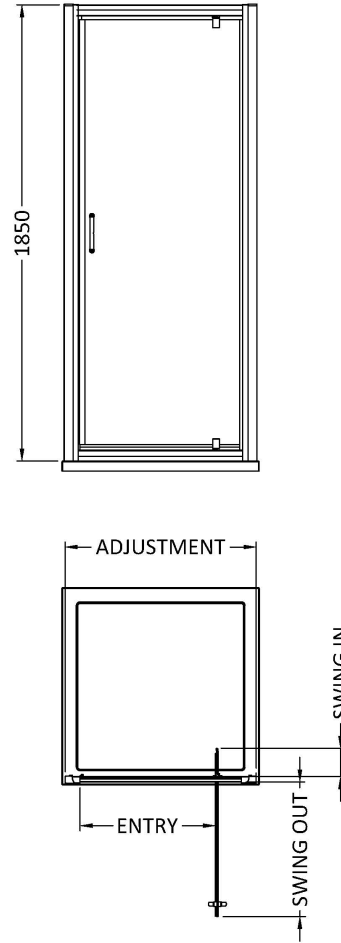

Sales Code: ERPD80H5

Description: Ella 800mm Pivot Door New Handle

Packaging Details

Barcode: 5056462624525

Sales Code: ERPD80

Description: Ella 800mm Pivot Door (1850mm)

Product Dimensions

Height (mm):	1850
Width (mm):	790
Depth (mm):	42
Nett Weight (kg):	21

Packaging Dimensions

Height (mm):	1910
Width (mm):	800
Length (mm):	65
Gross Weight (kg):	21

Packaging Data

Box Colour:	Brown Cardboard Box - Printed
Box Qty:	1
Label Size:	100 x 50
Label Colour:	Not Applicable
Label Qty:	0

Outer Box Dimensions (If Applicable)

Height (mm):	
Width (mm):	
Depth (mm):	
Length (mm):	
Gross Weight (kg):	
Barcode:	5055369078714

Product Details

Country of Origin:	China
Fitting Instruction:	No
CE & UKCA:	Yes
Profile Material:	Aluminium
Profile Finish:	Satin Chrome
Adjustments (mm):	760mm - 790mm
Entry Width (mm):	555mm
Swing In Dim (mm):	120mm
Swing Out Dim (mm):	530mm
Radius (mm):	Not Applicable
Glass Thickness (mm):	5
Easy Fit:	No
Easy Clean:	No
Handle Style:	D Shape Handle
Handle Material:	Plastic
Enclosure Design:	Semi-Frameless
Wheel Type:	Not Applicable
Support Bar Included:	Support Bar Not Included
Extras:	None

Sales Code: HAN1005AA

Description: Handles

Product Dimensions

Length (mm):	
Width (mm):	18
Height (mm):	156
Depth (mm):	70
Nett Weight (kg):	0.1

Packaging Dimensions

Height (mm):	55
Width (mm):	55
Depth (mm):	55
Gross Weight (kg):	0.1