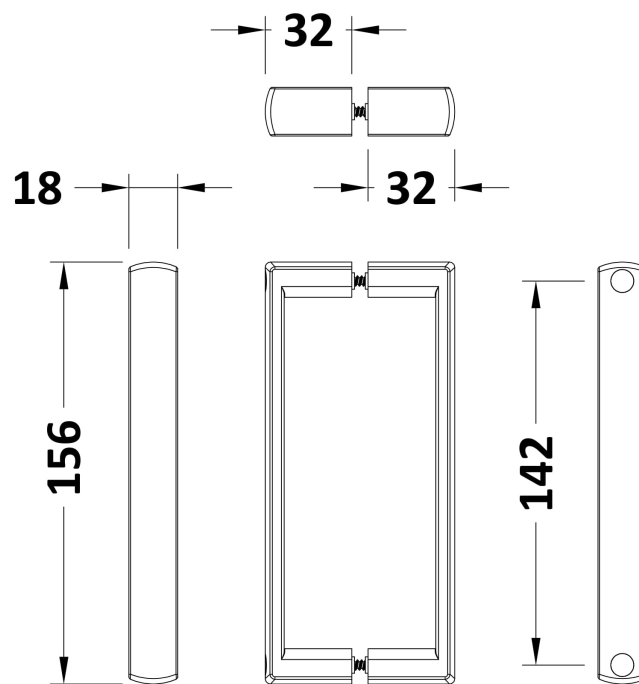

Packaging Dimensions

Height (mm):	1910
Width (mm):	800
Length (mm):	65
Gross Weight (kg):	21

Packaging Data

Box Colour:	Brown Cardboard Box - Printed
Box Qty:	1
Label Size:	100 x 50
Label Colour:	Not Applicable
Label Qty:	0

Outer Box Dimensions (If Applicable)

Height (mm):	
Width (mm):	
Depth (mm):	
Length (mm):	
Gross Weight (kg):	
Barcode:	5055369078714

Product Details

Country of Origin:	China
Fitting Instruction:	No
CE & UKCA:	Yes
Profile Material:	Aluminium
Profile Finish:	Satin Chrome
Adjustments (mm):	760mm - 790mm
Entry Width (mm):	555mm
Swing In Dim (mm):	120mm
Swing Out Dim (mm):	530mm
Radius (mm):	Not Applicable
Glass Thickness (mm):	5
Easy Fit:	No
Easy Clean:	No
Handle Style:	D Shape Handle
Handle Material:	Plastic
Enclosure Design:	Semi-Frameless
Wheel Type:	Not Applicable
Support Bar Included:	Support Bar Not Included
Extras:	None

Sales Code: HAN1005AA

Description: Handles

Product Dimensions

Length (mm):	
Width (mm):	18
Height (mm):	156
Depth (mm):	70
Nett Weight (kg):	0.1

Packaging Dimensions

Height (mm):	55
Width (mm):	55
Depth (mm):	55
Gross Weight (kg):	0.1

Packaging Data

Box Colour:	
Box Qty:	
Label Size:	x
Label Colour:	
Label Qty:	

Outer Box Dimensions (If Applicable)

Height (mm):	
Width (mm):	
Length (mm):	
Depth (mm):	
Gross Weight (kg):	
Barcode:	5056462617879