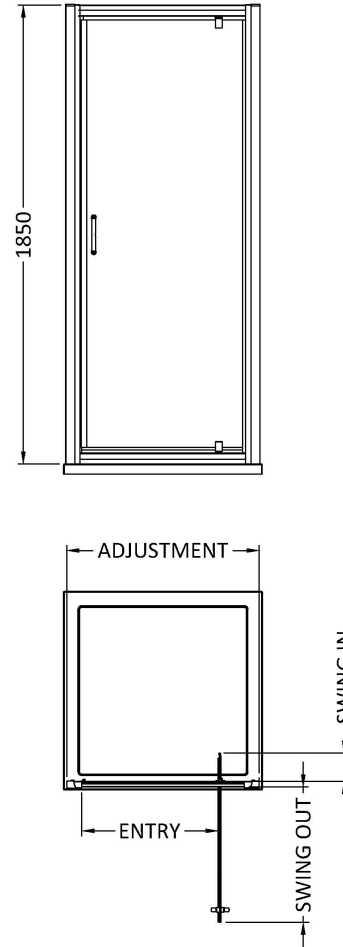

Sales Code: ERPD80H5

Description: Ella 800mm Pivot Door New Handle

Packaging Details

Barcode: 5056462624525

Sales Code: ERPD80

Description: Ella 800mm Pivot Door (1850mm)

Product Dimensions

Height (mm):	1850
Width (mm):	790
Depth (mm):	42
Nett Weight (kg):	21

Packaging Dimensions

Height (mm):	1910
Width (mm):	800
Length (mm):	65
Gross Weight (kg):	21

Packaging Data

Box Colour:	Brown Cardboard Box - Printed
Box Qty:	1
Label Size:	100 x 50
Label Colour:	Not Applicable
Label Qty:	0

Outer Box Dimensions (If Applicable)

Height (mm):	
Width (mm):	
Depth (mm):	
Length (mm):	
Gross Weight (kg):	
Barcode:	5055369078714

Product Details

Country of Origin:	China
Fitting Instruction:	No
CE & UKCA:	Yes
Profile Material:	Aluminium
Profile Finish:	Satin Chrome
Adjustments (mm):	760mm - 790mm
Entry Width (mm):	555mm
Swing In Dim (mm):	120mm
Swing Out Dim (mm):	530mm
Radius (mm):	Not Applicable
Glass Thickness (mm):	5
Easy Fit:	No
Easy Clean:	No
Handle Style:	D Shape Handle
Handle Material:	Plastic
Enclosure Design:	Semi-Frameless
Wheel Type:	Not Applicable
Support Bar Included:	Support Bar Not Included
Extras:	None

Sales Code: HAN1005AA

Description: Handles

Product Dimensions

Length (mm):	
Width (mm):	18
Height (mm):	156
Depth (mm):	70
Nett Weight (kg):	0.1

Packaging Dimensions

Height (mm):	55
Width (mm):	55
Depth (mm):	55
Gross Weight (kg):	0.1