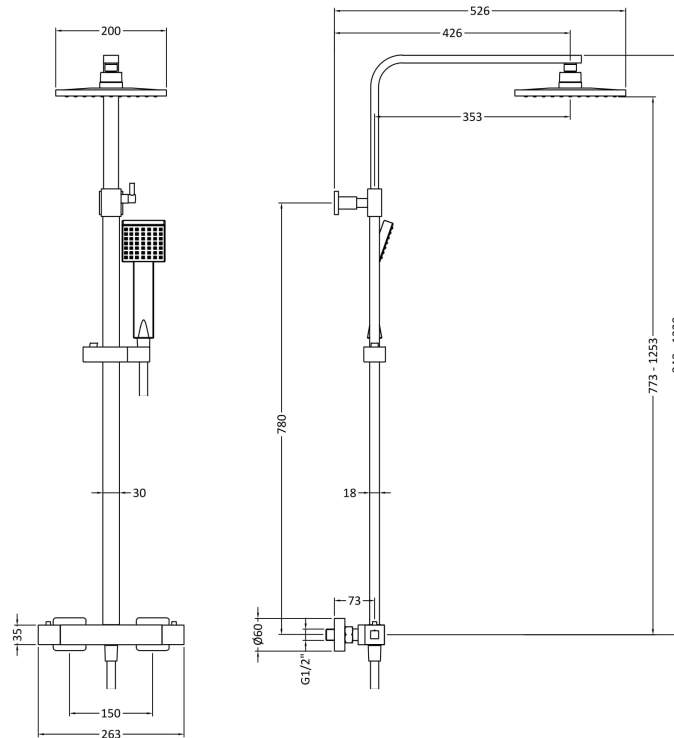

Sales Code: JTY886

Description: Square Thermostatic Bar Valve & Kit

Product Dimensions

Length (mm):	
Width (mm):	200
Height (mm):	1200
Depth (mm):	465
Nett Weight (kg):	4.46

Packaging Dimensions

Length (mm):	845
Width (mm):	405
Height (mm):	85
Gross Weight (kg):	4.46

Packaging Data

Box Colour:	White Cardboard Box
Box Qty:	1
Label Size:	100 x 50
Label Colour:	White Label
Label Qty:	2

Outer Box Dimensions (If Applicable)

Length (mm):	
Width (mm):	
Height (mm):	
Depth (mm):	
Gross Weight (kg):	15
Barcode:	5056462621067

Product Details

Country of Origin:	China
Fitting Instruction:	No
Product Material:	Brass/ABS
Mount Type:	Wall, Surface
Outlet Elbow Supplied:	No
Easy Clean:	Yes
Head Included:	Yes
Handset Included:	Yes
Body Jets Included:	No
No of Body Jets:	Not Applicable
Operating Pressure (bar):	1
Valve/Cartridge Type:	1/4 Turn Ceramic Disc
Flow Rates (L/min):	0.1 bar: N/A 0.5 bar: 3 1 bar: 5 2 bar: 9 3 bar: 12
TMV2 Approved:	No Approval No: N/A
TMV3 Approved:	No Approval No: N/A
WRAS Approved:	Yes Approval No: 2307019
Head Function:	Single
Handset Function:	Single Setting
Body Jet Info:	Not Applicable
Pipe Size:	15 mm (1/2" Bsp)
Pipe Centres:	150 mm
Colour/Finish:	Brushed Brass
Hose Included:	Yes
No. of Outlets:	2