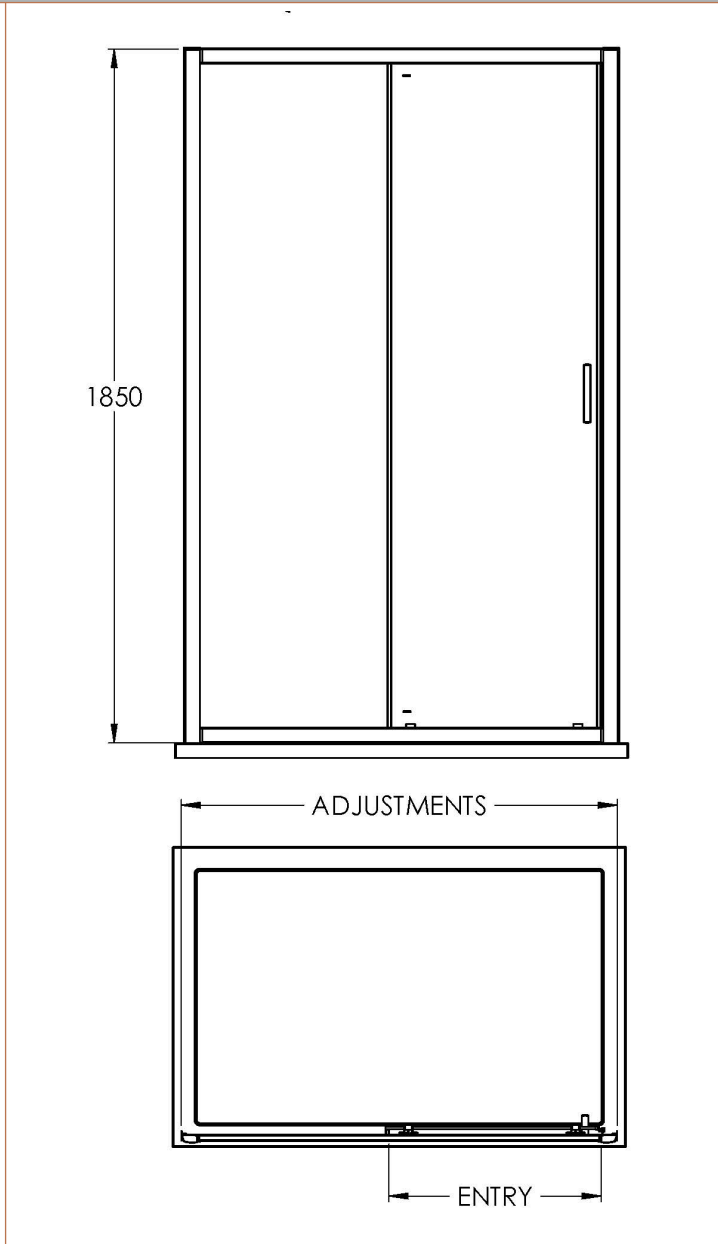

Sales Code: SSQL14BP

Description: 1400X1850mm Sliding Shower Door

Product Dimensions

Height (mm):	1850
Width (mm):	1390
Depth (mm):	44
Nett Weight (kg):	41.2

Packaging Dimensions

Height (mm):	1910
Width (mm):	850
Length (mm):	65
Gross Weight (kg):	46.2

Packaging Data

Box Colour:	Brown Cardboard Box - Printed
Box Qty:	1
Label Size:	100 x 50
Label Colour:	Not Applicable
Label Qty:	0

Outer Box Dimensions (If Applicable)

Height (mm):	
Width (mm):	
Depth (mm):	
Length (mm):	
Gross Weight (kg):	
Barcode:	5056462643502

Product Details

Country of Origin:	China
Fitting Instruction:	No
CE Approval:	No
Profile Material:	Aluminium
Profile Finish:	Matt Black
Adjustments (mm):	1355 - 1395mm
Entry Width (mm):	585mm
Swing In Dim (mm):	N/A
Swing Out Dim (mm):	N/A
Radius (mm):	Not Applicable
Glass Thickness (mm):	6
Easy Fit:	Yes
Easy Clean:	No
Handle Style:	Square T Shape Handle
Handle Material:	ABS
Enclosure Design:	Framed
Wheel Type:	Dual, Quick Release
Support Bar Included:	Support Bar Not Included
Extras:	None