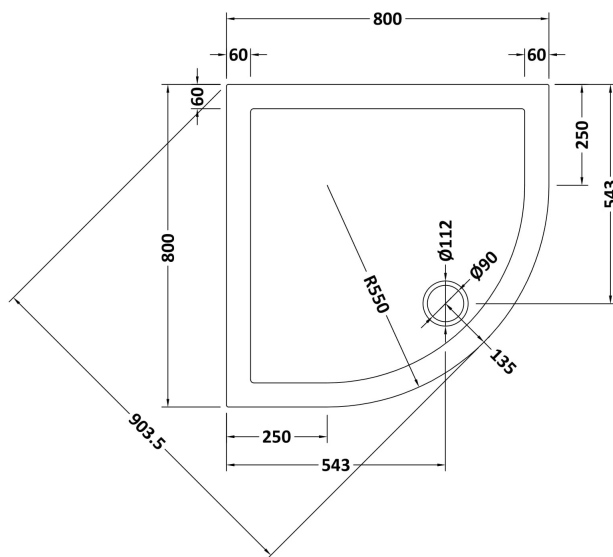

### Product Dimensions

Length (mm):	800
Width (mm):	800
Height (mm):	40
Nett Weight (kg):	15.38

### Packaging Dimensions

Length (mm):	840
Width (mm):	840
Height (mm):	80
Gross Weight (kg):	15.4

### Packaging Data

Box Colour:	Shrinkwrap & Polystyrene
Box Qty:	1
Label Size:	100 x 50
Label Colour:	White Label
Label Qty:	2

### Outer Box Dimensions (If Applicable)

Length (mm):	
Width (mm):	
Height (mm):	
Gross Weight (kg):	
Barcode:	5055369006199