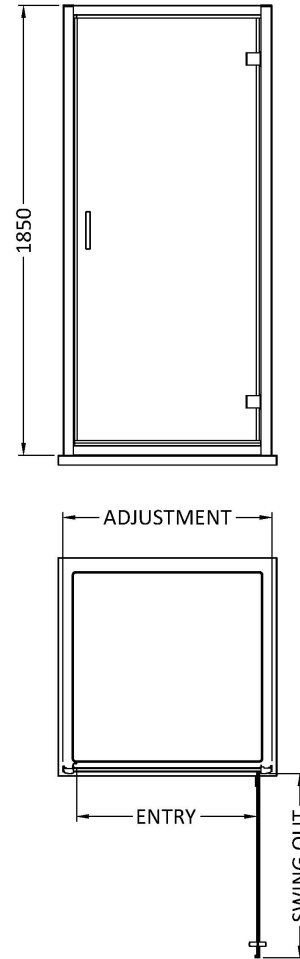

Sales Code: SQHD76BP

Description: Hinge Door 760X1850

Product Dimensions

| | |
|-------------------|------|
| Height (mm): | 1850 |
| Width (mm): | 750 |
| Depth (mm): | 44 |
| Nett Weight (kg): | 26.8 |

Packaging Dimensions

| | |
|--------------------|------|
| Height (mm): | 62 |
| Width (mm): | 770 |
| Length (mm): | 1912 |
| Gross Weight (kg): | 27.8 |

Packaging Data

| | |
|---------------|-------------------------------|
| Box Colour: | Brown Cardboard Box - Printed |
| Box Qty: | 1 |
| Label Size: | 100 x 50 |
| Label Colour: | Not Applicable |
| Label Qty: | 0 |

Outer Box Dimensions (If Applicable)

| | |
|--------------------|---------------|
| Height (mm): | |
| Width (mm): | |
| Depth (mm): | |
| Length (mm): | |
| Gross Weight (kg): | |
| Barcode: | 5056211801245 |

Product Details

| | |
|-----------------------|--------------------------|
| Country of Origin: | China |
| Fitting Instruction: | No |
| CE & UKCA: | Yes |
| Profile Material: | Aluminium |
| Profile Finish: | Matt Black |
| Adjustments (mm): | 720mm-755mm |
| Entry Width (mm): | 580mm |
| Swing In Dim (mm): | N/A |
| Swing Out Dim (mm): | 580mm |
| Radius (mm): | Not Applicable |
| Glass Thickness (mm): | 6 |
| Easy Fit: | Yes |
| Easy Clean: | No |
| Handle Style: | Square T Shape Handle |
| Handle Material: | Metal |
| Enclosure Design: | Semi-Frameless |
| Wheel Type: | Not Applicable |
| Support Bar Included: | Support Bar Not Included |
| Extras: | None |