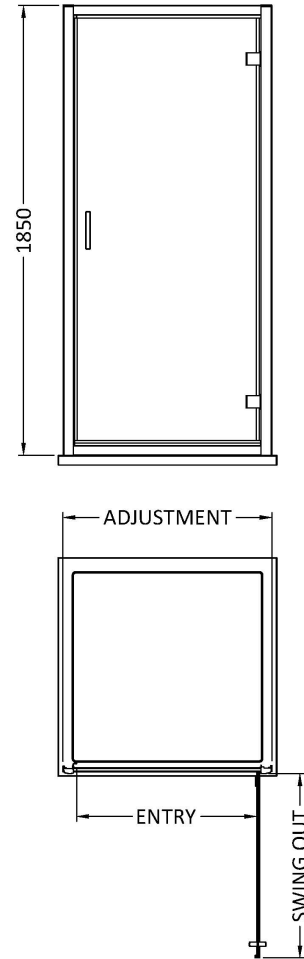

Sales Code: SQHD76BP

Description: Hinge Door 760X1850

**Product Dimensions**

Height (mm):	1850
Width (mm):	750
Depth (mm):	44
Nett Weight (kg):	26.8

**Packaging Dimensions**

Height (mm):	62
Width (mm):	770
Length (mm):	1912
Gross Weight (kg):	27.8

**Packaging Data**

Box Colour:	Brown Cardboard Box - Printed
Box Qty:	1
Label Size:	100 x 50
Label Colour:	Not Applicable
Label Qty:	0

**Outer Box Dimensions (If Applicable)**

Height (mm):	
Width (mm):	
Depth (mm):	
Length (mm):	
Gross Weight (kg):	
Barcode:	5056211801245

**Product Details**

Country of Origin:	China
Fitting Instruction:	No
CE & UKCA:	Yes
Profile Material:	Aluminium
Profile Finish:	Matt Black
Adjustments (mm):	720mm-755mm
Entry Width (mm):	580mm
Swing In Dim (mm):	N/A
Swing Out Dim (mm):	580mm
Radius (mm):	Not Applicable
Glass Thickness (mm):	6
Easy Fit:	Yes
Easy Clean:	No
Handle Style:	Square T Shape Handle
Handle Material:	Metal
Enclosure Design:	Semi-Frameless
Wheel Type:	Not Applicable
Support Bar Included:	Support Bar Not Included
Extras:	None