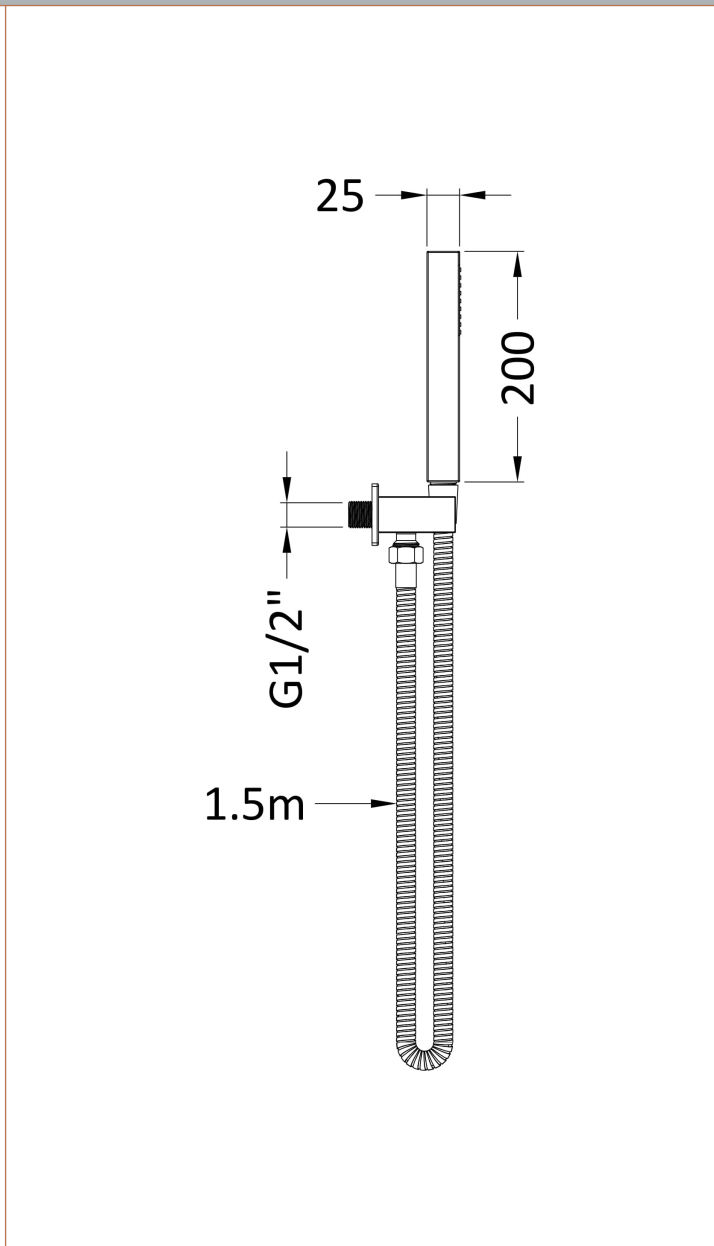

Sales Code: A4264

Description: Sq Outlet Elbow C/W Parking Bkt & Kit

Product Dimensions

Length (mm):	
Width (mm):	25
Height (mm):	1700
Depth (mm):	55
Nett Weight (kg):	0.68

Packaging Dimensions

Length (mm):	275
Width (mm):	185
Height (mm):	130
Gross Weight (kg):	0.68

Packaging Data

Box Colour:	White Cardboard Box
Box Qty:	1
Label Size:	100 x 50
Label Colour:	White Label
Label Qty:	2

Outer Box Dimensions (If Applicable)

Length (mm):	
Width (mm):	320
Height (mm):	410
Depth (mm):	440
Gross Weight (kg):	
Barcode:	5056462620534

Product Details

Country of Origin:	China
Fitting Instruction:	No
Product Material:	Brass/ABS
Mount Type:	Surface, Wall
Outlet Elbow Supplied:	Yes
Easy Clean:	Not Applicable
Head Included:	No
Handset Included:	Yes
Body Jets Included:	Not Applicable
No of Body Jets:	Not Applicable
Operating Pressure (bar):	
Valve/Cartridge Type:	Not Applicable
Flow Rates (L/min):	0.1 bar: N/A 0.5 bar: N/A 1 bar: N/A 2 bar: N/A 3 bar: N/A
TMV2 Approved:	No Approval No: N/A
TMV3 Approved:	No Approval No: N/A
WRAS Approved:	No Approval No: N/A
Head Function:	Not Applicable
Handset Function:	Single Setting
Body Jet Info:	Not Applicable
Pipe Size:	Not Applicable
Pipe Centres:	N/A
Colour/Finish:	Matt Black
Hose Included:	Yes
No. of Outlets:	N/A