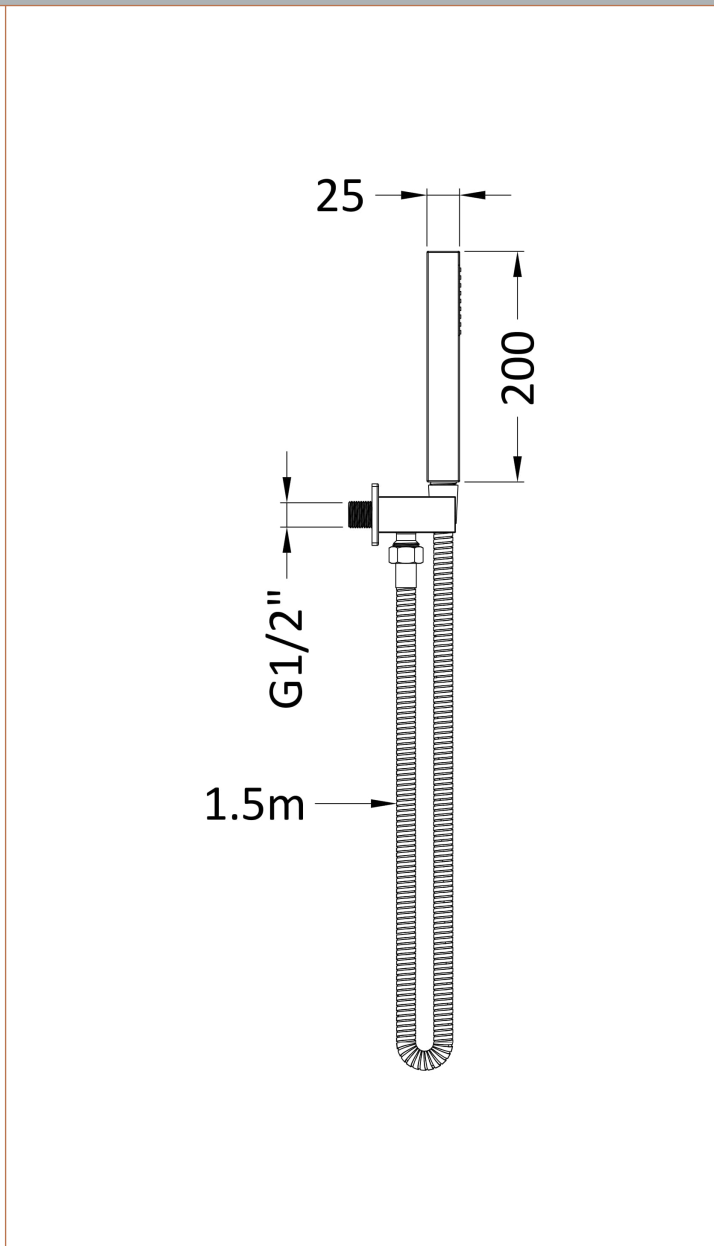

Sales Code: A8264

Description: Sq Outlet Elbow C/W Parking Bkt & Kit

Product Dimensions

Length (mm):	
Width (mm):	25
Height (mm):	1700
Depth (mm):	55
Nett Weight (kg):	0.68

Packaging Dimensions

Length (mm):	275
Width (mm):	185
Height (mm):	130
Gross Weight (kg):	0.68

Packaging Data

Box Colour:	White Cardboard Box
Box Qty:	1
Label Size:	100 x 50
Label Colour:	White Label
Label Qty:	2

Outer Box Dimensions (If Applicable)

Length (mm):	
Width (mm):	320
Height (mm):	410
Depth (mm):	440
Gross Weight (kg):	
Barcode:	5056462620527

Product Details

Country of Origin:	China
Fitting Instruction:	No
Product Material:	Brass/ABS
Mount Type:	Surface, Wall
Outlet Elbow Supplied:	Yes
Easy Clean:	Not Applicable
Head Included:	No
Handset Included:	Yes
Body Jets Included:	Not Applicable
No of Body Jets:	Not Applicable
Operating Pressure (bar):	
Valve/Cartridge Type:	Not Applicable
Flow Rates (L/min): 0.1 bar: N/A 0.5 bar: N/A 1 bar: N/A 2 bar: N/A 3 bar: N/A	
TMV2 Approved:	No Approval No: N/A
TMV3 Approved:	No Approval No: N/A
WRAS Approved:	No Approval No: N/A
Head Function:	Not Applicable
Handset Function:	Single Setting
Body Jet Info:	Not Applicable
Pipe Size:	Not Applicable
Pipe Centres:	N/A
Colour/Finish:	Brushed Brass
Hose Included:	Yes
No. of Outlets:	N/A