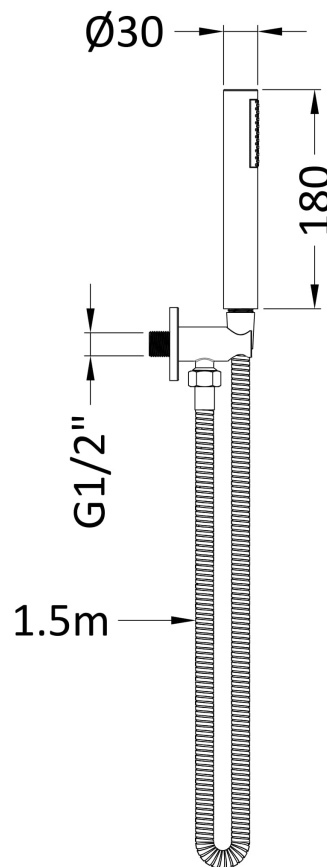

Sales Code: A8263

Description: Round Outlet Elbow C/W Parking Bkt & Kit

Product Dimensions

Length (mm):	
Width (mm):	30
Height (mm):	1230
Depth (mm):	
Nett Weight (kg):	0.62

Packaging Dimensions

Length (mm):	275
Width (mm):	200
Height (mm):	140
Gross Weight (kg):	0.62

Packaging Data

Box Colour:	White Cardboard Box
Box Qty:	1
Label Size:	100 x 50
Label Colour:	White Label
Label Qty:	2

Outer Box Dimensions (If Applicable)

Length (mm):	
Width (mm):	320
Height (mm):	410
Depth (mm):	440
Gross Weight (kg):	
Barcode:	5056462620343

Product Details

Country of Origin:	China
Fitting Instruction:	No
Product Material:	Brass/ABS
Mount Type:	Surface, Wall
Outlet Elbow Supplied:	Yes
Easy Clean:	Not Applicable
Head Included:	No
Handset Included:	Yes
Body Jets Included:	Not Applicable
No of Body Jets:	Not Applicable
Operating Pressure (bar):	
Valve/Cartridge Type:	Not Applicable
Flow Rates (L/min):	0.1 bar: N/A 0.5 bar: N/A 1 bar: N/A 2 bar: N/A 3 bar: N/A
TMV2 Approved:	No Approval No: N/A
TMV3 Approved:	No Approval No: N/A
WRAS Approved:	No Approval No: N/A
Head Function:	Not Applicable
Handset Function:	Single Setting
Body Jet Info:	Not Applicable
Pipe Size:	Not Applicable
Pipe Centres:	N/A
Colour/Finish:	Brushed Brass
Hose Included:	Yes
No. of Outlets:	N/A