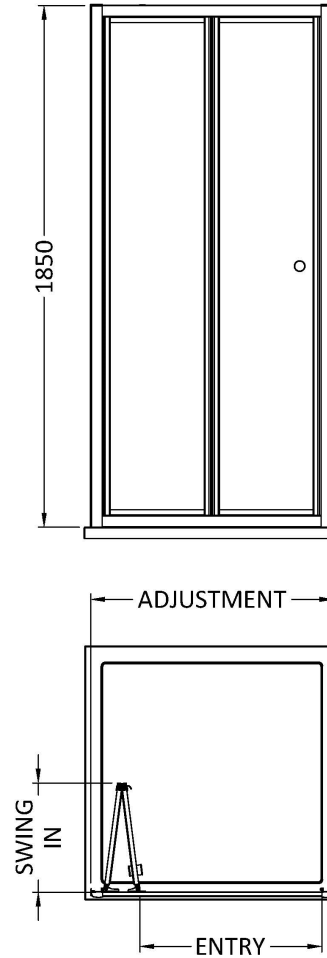

Sales Code: SQBD76

Description: 760X1850mm Bi-Fold Shower Door

Product Dimensions

Height (mm):	1852
Width (mm):	750
Depth (mm):	39
Nett Weight (kg):	22.8

Packaging Dimensions

Height (mm):	1910
Width (mm):	745
Length (mm):	80
Gross Weight (kg):	27.8

Packaging Data

Box Colour:	Brown Cardboard Box - Printed
Box Qty:	1
Label Size:	100 x 50
Label Colour:	Not Applicable
Label Qty:	0

Outer Box Dimensions (If Applicable)

Height (mm):	
Width (mm):	
Depth (mm):	
Length (mm):	
Gross Weight (kg):	
Barcode:	5056211822035

Product Details

Country of Origin:	China
Fitting Instruction:	No
CE & UKCA:	No
Profile Material:	Aluminium
Profile Finish:	Satin Chrome
Adjustments (mm):	710mm - 750mm
Entry Width (mm):	516mm
Swing In Dim (mm):	315mm
Swing Out Dim (mm):	N/A
Radius (mm):	Not Applicable
Glass Thickness (mm):	4
Easy Fit:	Yes
Easy Clean:	No
Handle Style:	Knob Handle
Handle Material:	ABS
Enclosure Design:	Framed
Wheel Type:	Captive And Fixed.
Support Bar Included:	Support Bar Not Included
Extras:	None