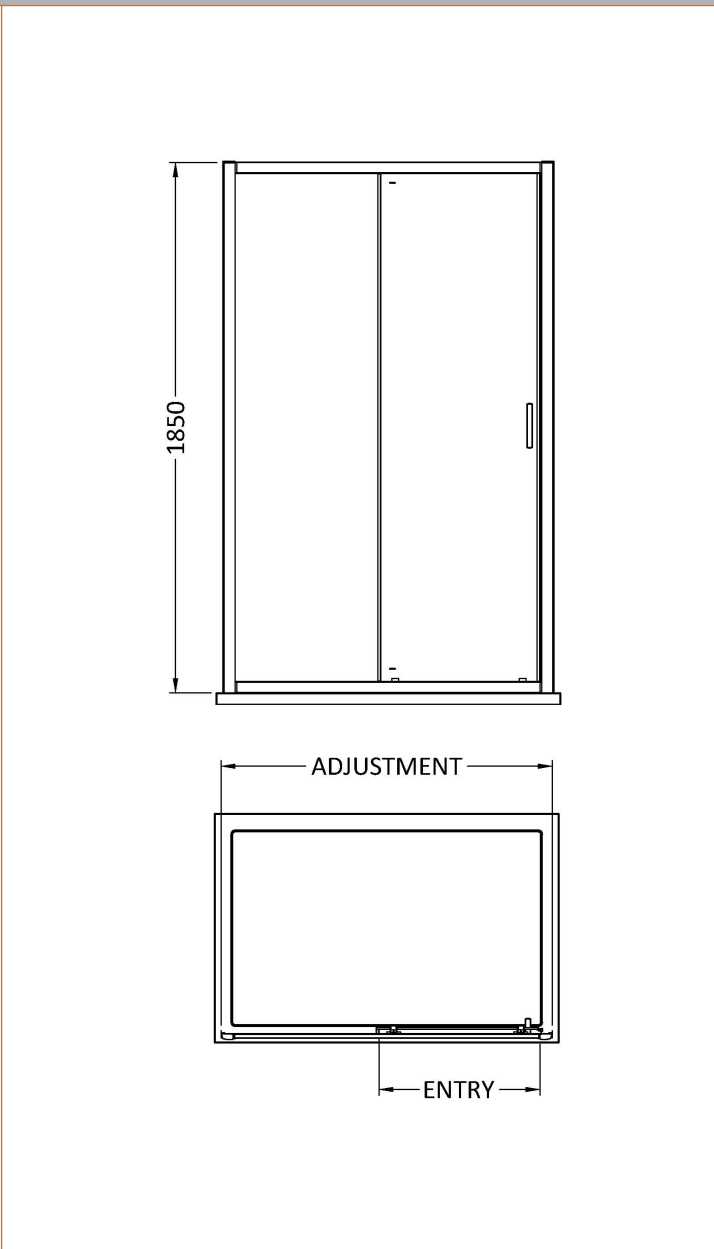

Sales Code: SSQL10BP

Description: 1000X1850mm Sliding Shower Door

**Product Dimensions**

Height (mm):	1850
Width (mm):	990
Depth (mm):	44
Nett Weight (kg):	30.5

**Packaging Dimensions**

Height (mm):	1912
Width (mm):	670
Length (mm):	80
Gross Weight (kg):	31

**Packaging Data**

Box Colour:	Brown Cardboard Box - Printed
Box Qty:	1
Label Size:	100 x 50
Label Colour:	Not Applicable
Label Qty:	0

**Outer Box Dimensions (If Applicable)**

Height (mm):	
Width (mm):	
Depth (mm):	
Length (mm):	
Gross Weight (kg):	
Barcode:	5056211892281

**Product Details**

Country of Origin:	China
Fitting Instruction:	No
CE & UKCA:	No
Profile Material:	Aluminium
Profile Finish:	Matt Black
Adjustments (mm):	960 - 995mm
Entry Width (mm):	385mm
Swing In Dim (mm):	N/A
Swing Out Dim (mm):	N/A
Radius (mm):	Not Applicable
Glass Thickness (mm):	6
Easy Fit:	Yes
Easy Clean:	No
Handle Style:	Square T Shape Handle
Handle Material:	ABS
Enclosure Design:	Framed
Wheel Type:	Dual, Quick Release
Support Bar Included:	Support Bar Not Included
Extras:	None