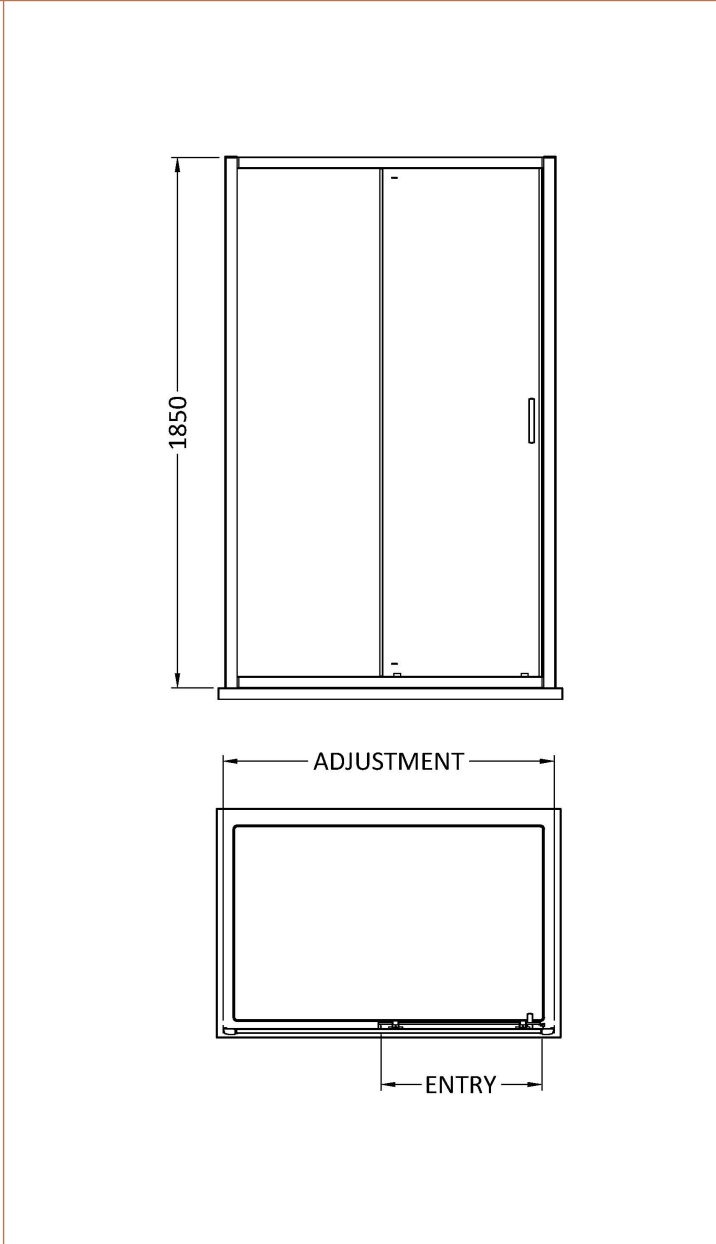

Sales Code: SSQL12BP

Description: 1200X1850mm Sliding Shower Door

**Product Dimensions**

Height (mm):	1850
Width (mm):	1190
Depth (mm):	44
Nett Weight (kg):	36.8

**Packaging Dimensions**

Height (mm):	1912
Width (mm):	770
Length (mm):	80
Gross Weight (kg):	37.3

**Packaging Data**

Box Colour:	Brown Cardboard Box - Printed
Box Qty:	1
Label Size:	100 x 50
Label Colour:	Not Applicable
Label Qty:	0

**Outer Box Dimensions (If Applicable)**

Height (mm):	
Width (mm):	
Depth (mm):	
Length (mm):	
Gross Weight (kg):	
Barcode:	5056211892298

**Product Details**

Country of Origin:	China
Fitting Instruction:	No
CE & UKCA:	No
Profile Material:	Aluminium
Profile Finish:	Matt Black
Adjustments (mm):	1160 - 1195mm
Entry Width (mm):	485mm
Swing In Dim (mm):	N/A
Swing Out Dim (mm):	N/A
Radius (mm):	Not Applicable
Glass Thickness (mm):	6
Easy Fit:	Yes
Easy Clean:	No
Handle Style:	Square T Shape Handle
Handle Material:	ABS
Enclosure Design:	Framed
Wheel Type:	Dual, Quick Release
Support Bar Included:	Support Bar Not Included
Extras:	None