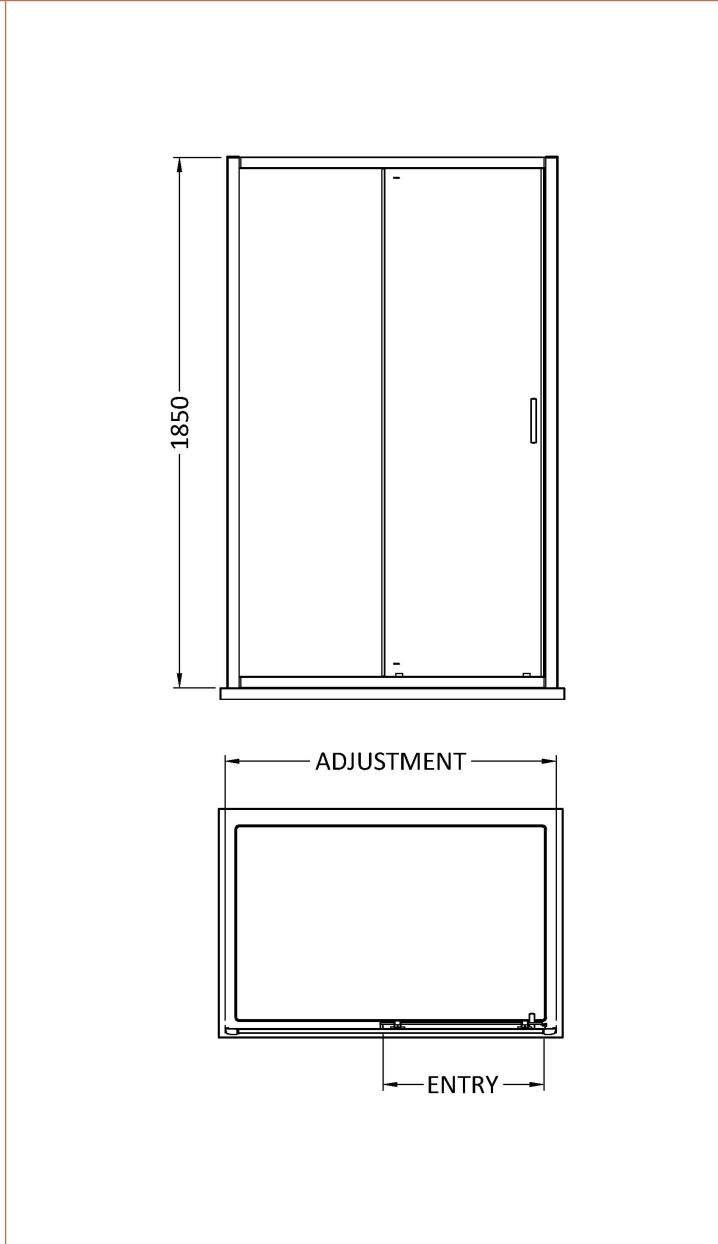

Sales Code: SSQL12BP

Description: 1200X1850mm Sliding Shower Door

**Product Dimensions**

Height (mm):	1850
Width (mm):	1190
Depth (mm):	44
Nett Weight (kg):	36.8

**Packaging Dimensions**

Height (mm):	1912
Width (mm):	770
Length (mm):	80
Gross Weight (kg):	37.3

**Packaging Data**

Box Colour:	Brown Cardboard Box - Printed
Box Qty:	1
Label Size:	100 x 50
Label Colour:	Not Applicable
Label Qty:	0

**Outer Box Dimensions (If Applicable)**

Height (mm):	
Width (mm):	
Depth (mm):	
Length (mm):	
Gross Weight (kg):	
Barcode:	5056211892298

**Product Details**

Country of Origin:	China
Fitting Instruction:	No
CE & UKCA:	No
Profile Material:	Aluminium
Profile Finish:	Matt Black
Adjustments (mm):	1160 - 1195mm
Entry Width (mm):	485mm
Swing In Dim (mm):	N/A
Swing Out Dim (mm):	N/A
Radius (mm):	Not Applicable
Glass Thickness (mm):	6
Easy Fit:	Yes
Easy Clean:	No
Handle Style:	Square T Shape Handle
Handle Material:	ABS
Enclosure Design:	Framed
Wheel Type:	Dual, Quick Release
Support Bar Included:	Support Bar Not Included
Extras:	None