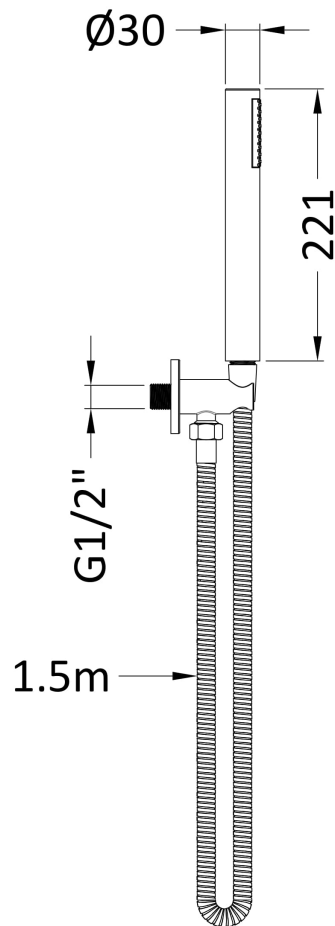

Sales Code: A7263

Description: Round Outlet Elbow C/W Parking Bkt & Kit

Product Dimensions

Length (mm):	
Width (mm):	30
Height (mm):	1230
Depth (mm):	
Nett Weight (kg):	0.62

Packaging Dimensions

Length (mm):	275
Width (mm):	185
Height (mm):	130
Gross Weight (kg):	0.62

Packaging Data

Box Colour:	White Cardboard Box
Box Qty:	1
Label Size:	100 x 50
Label Colour:	White Label
Label Qty:	2

Outer Box Dimensions (If Applicable)

Length (mm):	
Width (mm):	
Height (mm):	
Depth (mm):	
Gross Weight (kg):	
Barcode:	5056462625676

Product Details

Country of Origin:	China
Fitting Instruction:	No
Product Material:	Brass/ABS
Mount Type:	Surface, Wall
Outlet Elbow Supplied:	Yes
Easy Clean:	Not Applicable
Head Included:	No
Handset Included:	Yes
Body Jets Included:	Not Applicable
No of Body Jets:	Not Applicable
Operating Pressure (bar):	
Valve/Cartridge Type:	Not Applicable
Flow Rates (L/min):	0.1 bar: N/A 0.5 bar: N/A 1 bar: N/A 2 bar: N/A 3 bar: N/A
TMV2 Approved:	No Approval No: N/A
TMV3 Approved:	No Approval No: N/A
WRAS Approved:	No Approval No: N/A
Head Function:	Not Applicable
Handset Function:	Single Setting
Body Jet Info:	Not Applicable
Pipe Size:	Not Applicable
Pipe Centres:	N/A
Colour/Finish:	Brushed Gun Metal
Hose Included:	Yes
No. of Outlets:	N/A