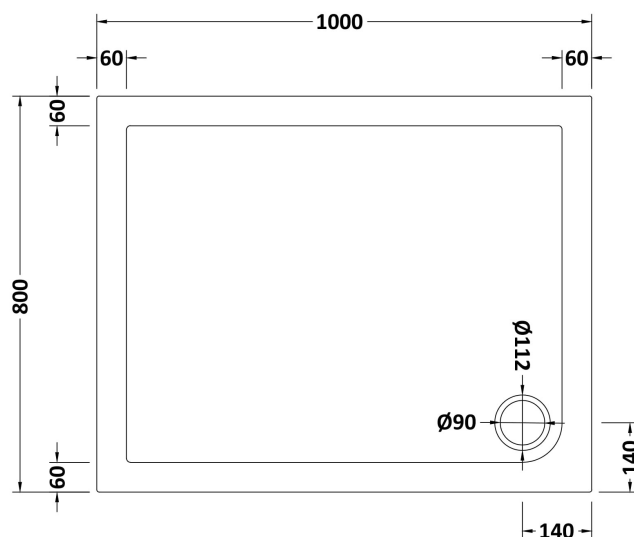

Sales Code: NTP013

Description: Rectangular Tray 1000 X 800

Product Dimensions

Length (mm):	1000
Width (mm):	800
Height (mm):	40
Nett Weight (kg):	22.78

Packaging Dimensions

Length (mm):	1040
Width (mm):	840
Height (mm):	80
Gross Weight (kg):	22.8

Packaging Data

Box Colour:	Shrinkwrap & Polystyrene
Box Qty:	1
Label Size:	100 x 50
Label Colour:	White Label
Label Qty:	2

Outer Box Dimensions (If Applicable)

Length (mm):	
Width (mm):	
Height (mm):	
Gross Weight (kg):	
Barcode:	5055369006250

Product Details

Country of Origin:	United Kingdom
Fitting Instruction:	No
CE & UKCA:	Yes
Colour/Finish:	White
Product Material:	Acrylic Capped ABS Caco3 & Pu
Material Colour Reference:	European White
Radius:	0
Waste Required (mm):	90
Compatible with Leg Kit:	Yes