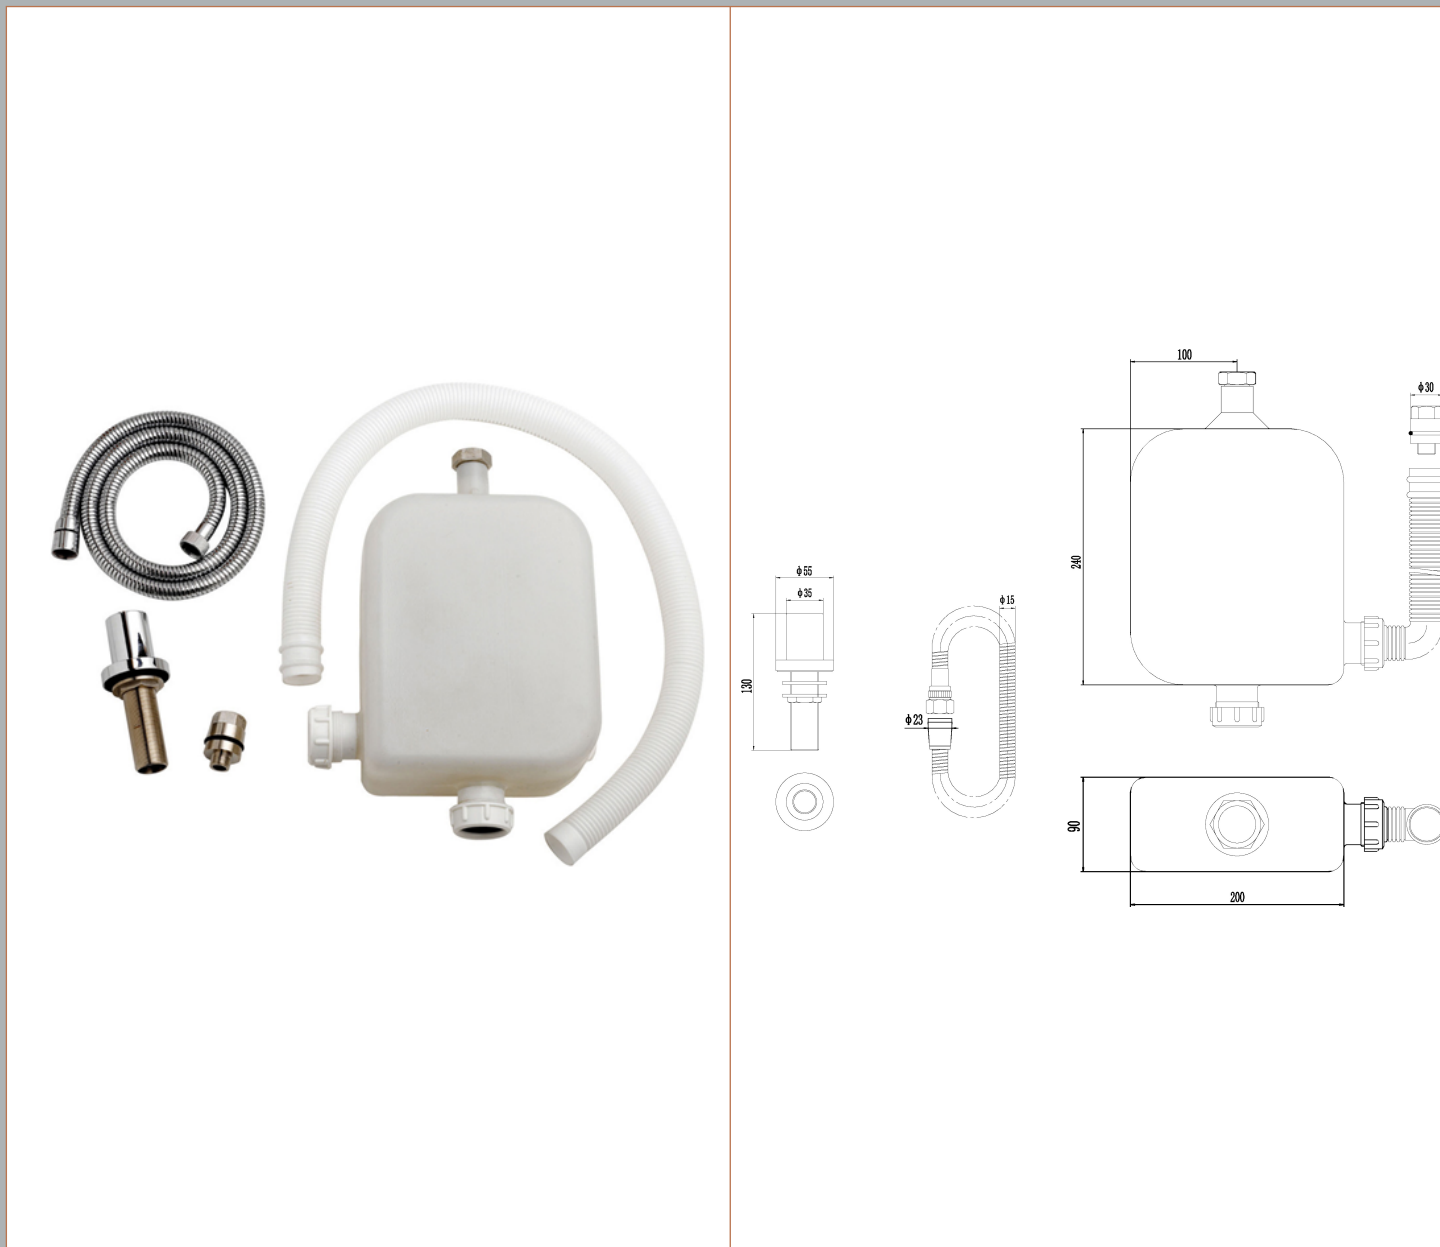

### Product Dimensions

Length (mm):	
Width (mm):	220
Height (mm):	335
Depth (mm):	90
Nett Weight (kg):	1.64

### Packaging Dimensions

Height (mm):	330
Width (mm):	250
Depth (mm):	150
Gross Weight (kg):	1.64

### Outer Box Dimensions (If Applicable)

Height (mm):	325
Width (mm):	520
Length (mm):	
Depth (mm):	
Gross Weight (kg):	7
Barcode:	5055146141068

### Product Details

Country of Origin:	United Kingdom
Fitting Instruction:	No
CE & UKCA:	N/A
Product Material:	Plastic
Heating Element Wattage:	Not Applicable
Colour/Finish:	White
Product Diameter:	Not Applicable
Connection Size:	