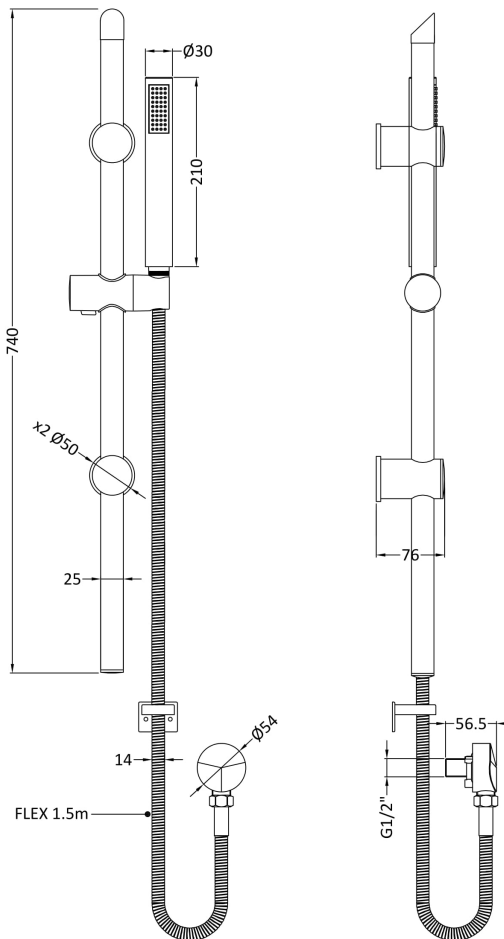

Sales Code: STY742

Description: Round Slider Rail Kit With Elbow

Product Dimensions

Length (mm):	
Width (mm):	140
Height (mm):	740
Depth (mm):	76
Nett Weight (kg):	1.19

Packaging Dimensions

Length (mm):	790
Width (mm):	160
Height (mm):	83
Gross Weight (kg):	1.19

Packaging Data

Box Colour:	White Cardboard Box
Box Qty:	1
Label Size:	100 x 50
Label Colour:	White Label
Label Qty:	2

Outer Box Dimensions (If Applicable)

Length (mm):	
Width (mm):	
Height (mm):	
Depth (mm):	
Gross Weight (kg):	13
Barcode:	5056462625614

Product Details

Country of Origin:	China
Fitting Instruction:	No
Product Material:	Brass/ABS
Mount Type:	Surface, Wall
Outlet Elbow Supplied:	Yes
Easy Clean:	Yes
Head Included:	No
Handset Included:	Yes
Body Jets Included:	No
No of Body Jets:	Not Applicable
Operating Pressure (bar):	0.5
Valve/Cartridge Type:	Not Applicable
Flow Rates (L/min):	0.1 bar: N/A 0.5 bar: N/A 1 bar: N/A 2 bar: N/A 3 bar: N/A
TMV2 Approved:	No Approval No: N/A
TMV3 Approved:	No Approval No: N/A
WRAS Approved:	No Approval No: N/A
Head Function:	Not Applicable
Handset Function:	Single Setting
Body Jet Info:	Not Applicable
Pipe Size:	15 mm (1/2" Bsp)
Pipe Centres:	N/A
Colour/Finish:	Brushed Gun Metal
Hose Included:	Yes
No. of Outlets:	1