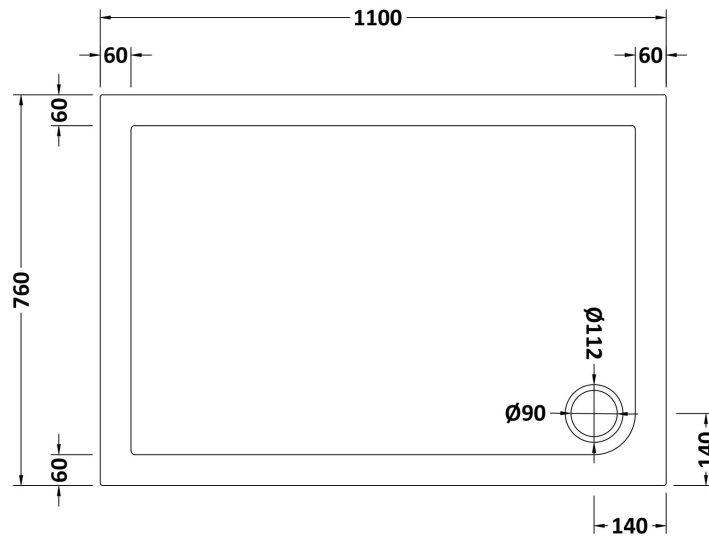

Sales Code: NTP017

Description: Rectangular Tray 1100 X 760

Product Dimensions

Length (mm):	1100
Width (mm):	760
Height (mm):	40
Nett Weight (kg):	23.08

Packaging Dimensions

Length (mm):	1140
Width (mm):	800
Height (mm):	80
Gross Weight (kg):	23.1

Packaging Data

Box Colour:	Shrinkwrap & Polystyrene
Box Qty:	1
Label Size:	100 x 50
Label Colour:	White Label
Label Qty:	2

Outer Box Dimensions (If Applicable)

Length (mm):	
Width (mm):	
Height (mm):	
Gross Weight (kg):	
Barcode:	5055369006274

Product Details

Country of Origin:	United Kingdom
Fitting Instruction:	No
CE & UKCA:	Yes
Colour/Finish:	White
Product Material:	Acrylic Capped ABS Caco3 & Pu
Material Colour Reference:	European White
Radius:	0
Waste Required (mm):	90
Compatible with Leg Kit:	Yes