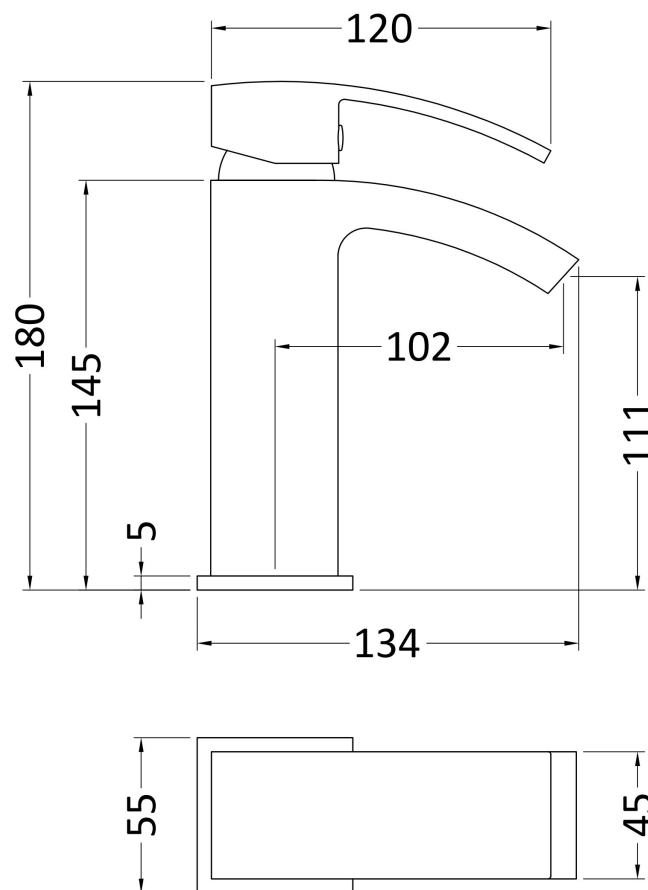

Sales Code: TSI305

Description: Sinclair Mono Basin

Product Dimensions

Height (mm):	180
Width (mm):	55
Depth (mm):	134
Length (mm):	
Nett Weight (kg):	1.2

Packaging Dimensions

Height (mm):	148
Width (mm):	54
Depth (mm):	157
Gross Weight (kg):	1.4

Packaging Data

Box Colour:	White Cardboard Box
Box Qty:	1
Label Size:	100 x 50
Label Colour:	White Label
Label Qty:	2

Outer Box Dimensions (If Applicable)

Height (mm):	380
Width (mm):	460
Depth (mm):	200
Length (mm):	
Gross Weight (kg):	15
Barcode:	5055275824405

Product Details

Country of Origin:	China
Fitting Instruction:	No
Product Material:	Brass
Control Type:	Manual
Waste Included:	Waste Included
Waste Type:	Not Applicable
WRAS Approval: No	Approval No: N/A
Valve/Cartridge Type:	Single Lever Cartridge
Colour/Finish:	Chrome
Mount Type:	Deck
Operating Pressure (bar):	0.2

Flow Rates: (Litres Per Min)	0.1 bar: 3.5	0.5 bar: 8.3	1 bar: 12	2 bar: 17	3 bar: 21
Pipe Size:	15 mm (1/2" Bsp)				
Pipe Centres:	N/A				