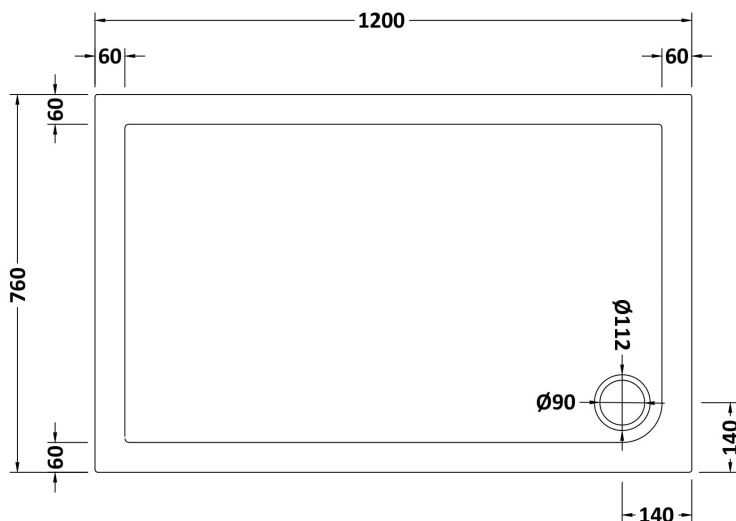

Sales Code: NTP022

Description: Rectangular Tray 1200 X 760

Product Dimensions

Length (mm):	1200
Width (mm):	760
Height (mm):	40
Nett Weight (kg):	23.58

Packaging Dimensions

Length (mm):	1240
Width (mm):	800
Height (mm):	80
Gross Weight (kg):	23.6

Packaging Data

Box Colour:	Shrinkwrap & Polystyrene
Box Qty:	1
Label Size:	100 x 50
Label Colour:	White Label
Label Qty:	2

Outer Box Dimensions (If Applicable)

Length (mm):	
Width (mm):	
Height (mm):	
Gross Weight (kg):	
Barcode:	5055369006304

Product Details

Country of Origin:	United Kingdom
Fitting Instruction:	No
CE & UKCA:	Yes
Colour/Finish:	White
Product Material:	Acrylic Capped ABS Caco3 & Pu
Material Colour Reference:	European White
Radius:	0
Waste Required (mm):	90
Compatible with Leg Kit:	Yes