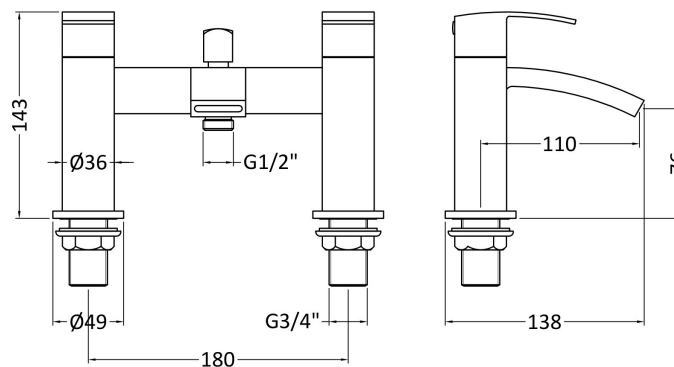

Sales Code: TSI304

Description: Bath Shower Mixer

Product Dimensions

Height (mm):	127
Width (mm):	229
Depth (mm):	138
Length (mm):	
Nett Weight (kg):	2.45

Packaging Dimensions

Height (mm):	155
Width (mm):	218
Depth (mm):	150
Gross Weight (kg):	2.65

Packaging Data

Box Colour:	White Cardboard Box
Box Qty:	1
Label Size:	100 x 50
Label Colour:	White Label
Label Qty:	2

Outer Box Dimensions (If Applicable)

Height (mm):	260
Width (mm):	485
Depth (mm):	445
Length (mm):	
Gross Weight (kg):	16
Barcode:	5055369025541

Product Details

Country of Origin:	China
Fitting Instruction:	No
Product Material:	Brass/ABS
Control Type:	Manual
Waste Included:	Waste Not Included
Waste Type:	Not Applicable
WRAS Approval: No	Approval No: N/A
Valve/Cartridge Type:	1/4 Turn Ceramic Disc
Colour/Finish:	Chrome
Mount Type:	Deck
Operating Pressure (bar):	0.2

Flow Rates: (Litres Per Min)	0.1 bar: 8	0.5 bar: 24	1 bar: 34	2 bar: 0	3 bar: 0
Pipe Size:	22 mm (3/4" Bsp)				
Pipe Centres:	180 mm				