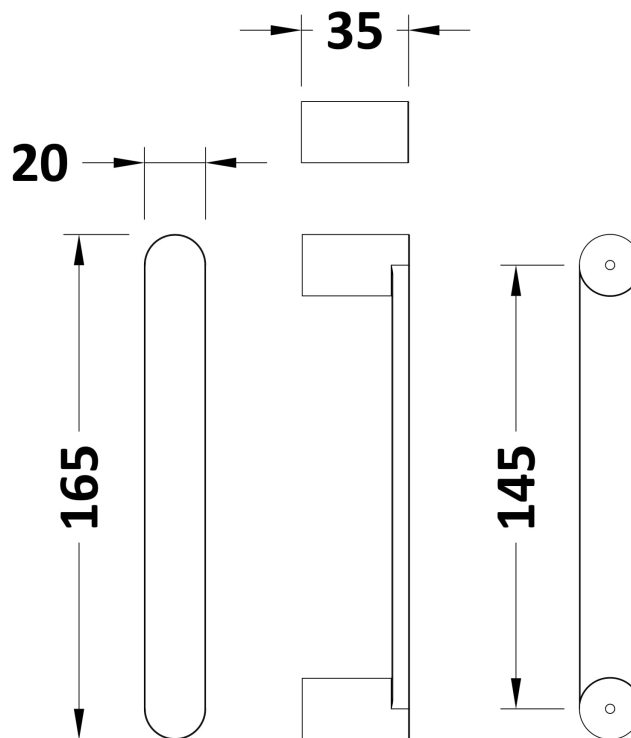

### Outer Box Dimensions (If Applicable)

Height (mm):	
Width (mm):	
Depth (mm):	
Length (mm):	
Gross Weight (kg):	
Barcode:	5055369080182

Sales Code: AQUD2R-E6

Description: Rail For D Shaped Enclosure

Code	Description	Adjustment (mm)	Entry Width (mm)
AQUD2-E6	"D" Shaped Quadrant	20mm Per Side	615

**Product Dimensions**

Height (mm):	1850
Width (mm):	1030
Depth (mm):	905
Nett Weight (kg):	4.1

**Outer Box Dimensions (If Applicable)**

Height (mm):	
Width (mm):	
Depth (mm):	
Length (mm):	
Gross Weight (kg):	
Barcode:	5055369080199

**Product Details**

Country of Origin:	China
Fitting Instruction:	No
CE & UKCA:	Yes
Profile Material:	Aluminium
Profile Finish:	Polished Chrome
Adjustments (mm):	885mm-905mm
Entry Width (mm):	615mm
Swing In Dim (mm):	N/A
Swing Out Dim (mm):	N/A
Radius (mm):	Not Applicable
Glass Thickness (mm):	
Easy Fit:	Yes
Easy Clean:	No
Handle Style:	Not Applicable
Handle Material:	Not Applicable
Enclosure Design:	Framed
Wheel Type:	Not Applicable
Support Bar Included:	Support Bar Not Included
Extras:	None

**Sales Code:** HAN1203AA

**Description:** Single Handle Chrome

**Product Dimensions**

Length (mm):	
Width (mm):	20
Height (mm):	165
Depth (mm):	76
Nett Weight (kg):	0.13

**Packaging Dimensions**

Height (mm):	200
Width (mm):	30
Depth (mm):	74
Gross Weight (kg):	0.13