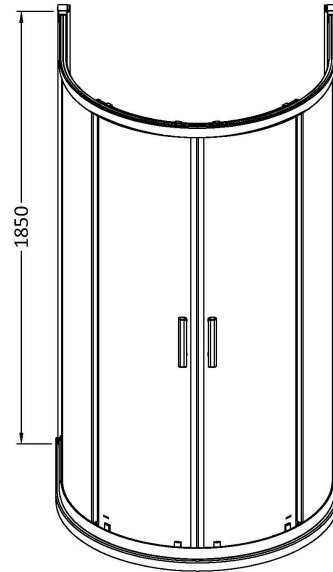

**Sales Code:** AQUD2H3

**Description:** D-Shaped Shower Enclosure New Handle

**Packaging Details**

Barcode: 5056462623405

Sales Code: AQUD2E-E6

Description: Glass Part For D Shaped Enclosure

Code	Description	Adjustment (mm)	Entry Width (mm)
AQUD2-E6	"D" Shaped Quadrant	20mm Per Side	615

### Product Dimensions

Height (mm):	1850
Width (mm):	1050
Depth (mm):	925
Nett Weight (kg):	61.6

### Packaging Dimensions

Height (mm):	1910
Width (mm):	815
Length (mm):	170
Gross Weight (kg):	61.6

### Outer Box Dimensions (If Applicable)

Height (mm):	
Width (mm):	
Depth (mm):	
Length (mm):	
Gross Weight (kg):	
Barcode:	5055369080182