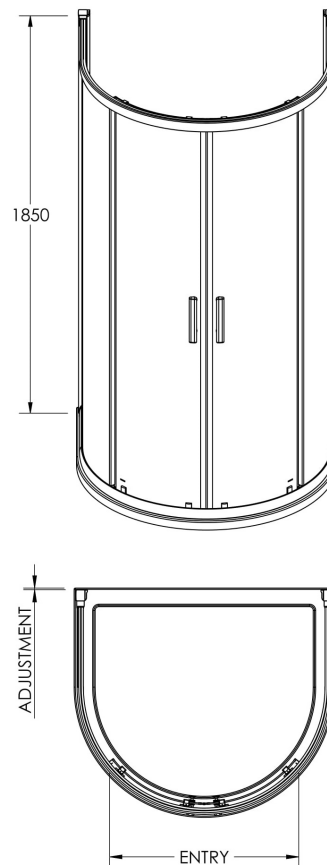

**Sales Code:** AQUD2H3

**Description:** D-Shaped Shower Enclosure New Handle

**Packaging Details**

Barcode: 5056462623405

Sales Code: AQUD2E-E6

Description: Glass Part For D Shaped Enclosure

Code	Description	Adjustment (mm)	Entry Width (mm)
AQUD2-E6	"D" Shaped Quadrant	20mm Per Side	615

### Product Dimensions

Height (mm):	1850
Width (mm):	1050
Depth (mm):	925
Nett Weight (kg):	61.6

### Packaging Dimensions

Height (mm):	1910
Width (mm):	815
Length (mm):	170
Gross Weight (kg):	61.6

Sales Code: AQUD2R-E6

Description: Rail For D Shaped Enclosure

Code	Description	Adjustment (mm)	Entry Width (mm)
AQUD2-E6	"D" Shaped Quadrant	20mm Per Side	615

**Product Dimensions**

Height (mm):	1850
Width (mm):	1030
Depth (mm):	905
Nett Weight (kg):	4.1