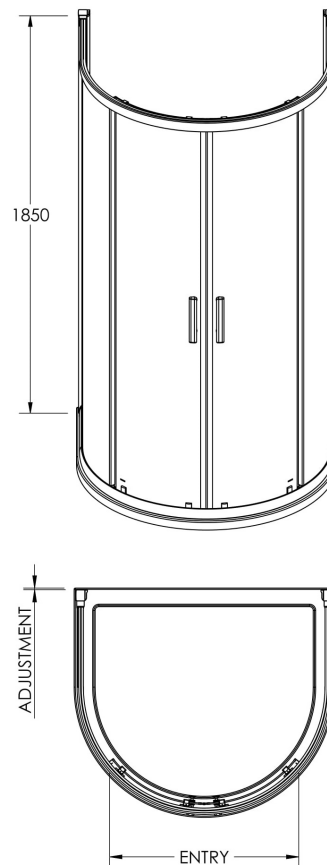

### Product Dimensions

Height (mm):	1850
Width (mm):	1050
Depth (mm):	925
Nett Weight (kg):	61.6

### Outer Box Dimensions (If Applicable)

Height (mm):	
Width (mm):	
Depth (mm):	
Length (mm):	
Gross Weight (kg):	
Barcode:	5055369080182

### Product Details

Country of Origin:	China
Fitting Instruction:	No
CE & UKCA:	Yes
Profile Material:	Aluminium
Profile Finish:	Polished Chrome
Adjustments (mm):	20mm Per Side
Entry Width (mm):	615mm
Swing In Dim (mm):	N/A
Swing Out Dim (mm):	N/A
Radius (mm):	512 mm
Glass Thickness (mm):	6
Easy Fit:	Yes
Easy Clean:	No
Handle Style:	Square T Shape Handle
Handle Material:	Metal
Enclosure Design:	Framed
Wheel Type:	Dual, Quick Release
Support Bar Included:	Support Bar Not Included
Extras:	None

Sales Code: AQUD2R-E6

Description: Rail For D Shaped Enclosure

Code	Description	Adjustment (mm)	Entry Width (mm)
AQUD2-E6	"D" Shaped Quadrant	20mm Per Side	615

**Product Dimensions**

Height (mm):	1850
Width (mm):	1030
Depth (mm):	905
Nett Weight (kg):	4.1