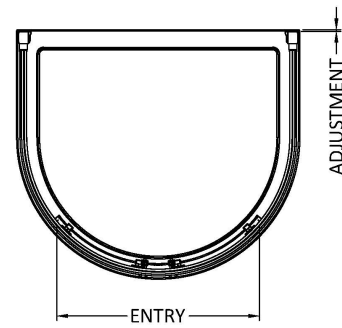

**Sales Code:** AQUD2H3

**Description:** D-Shaped Shower Enclosure New Handle

**Packaging Details**

Barcode: 5056462623405

Sales Code: AQUD2E-E6

Description: Glass Part For D Shaped Enclosure

Code	Description	Adjustment (mm)	Entry Width (mm)
AQUD2-E6	"D" Shaped Quadrant	20mm Per Side	615

### Product Dimensions

Height (mm):	1850
Width (mm):	1050
Depth (mm):	925
Nett Weight (kg):	61.6

### Packaging Dimensions

Height (mm):	1910
Width (mm):	815
Length (mm):	170
Gross Weight (kg):	61.6

**Outer Box Dimensions (If Applicable)**

Height (mm):	
Width (mm):	
Depth (mm):	
Length (mm):	
Gross Weight (kg):	
Barcode:	5055369080199

**Product Details**

Country of Origin:	China
Fitting Instruction:	No
CE & UKCA:	Yes
Profile Material:	Aluminium
Profile Finish:	Polished Chrome
Adjustments (mm):	885mm-905mm
Entry Width (mm):	615mm
Swing In Dim (mm):	N/A
Swing Out Dim (mm):	N/A
Radius (mm):	Not Applicable
Glass Thickness (mm):	
Easy Fit:	Yes
Easy Clean:	No
Handle Style:	Not Applicable
Handle Material:	Not Applicable
Enclosure Design:	Framed
Wheel Type:	Not Applicable
Support Bar Included:	Support Bar Not Included
Extras:	None