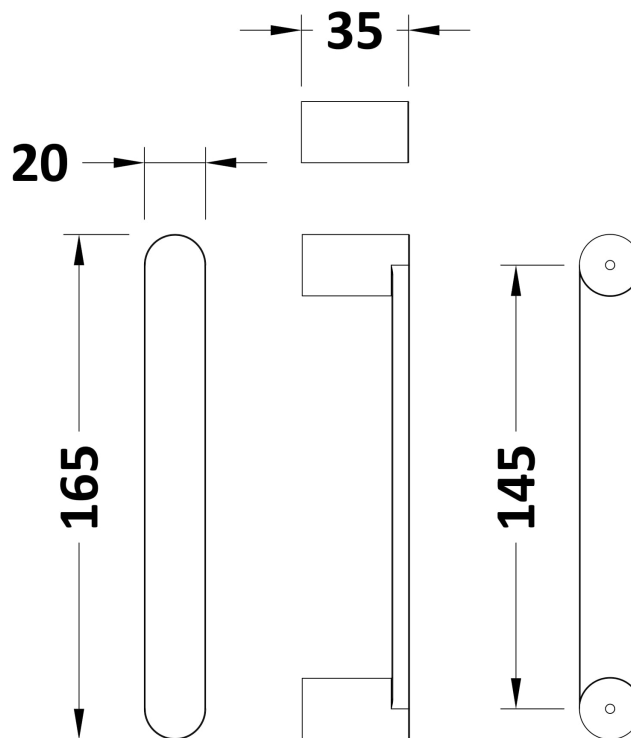

### Product Dimensions

Height (mm):	1850
Width (mm):	785
Depth (mm):	785
Nett Weight (kg):	46.2

### Outer Box Dimensions (If Applicable)

Height (mm):	
Width (mm):	
Depth (mm):	
Length (mm):	
Gross Weight (kg):	
Barcode:	5055369080151

### Product Details

Country of Origin:	China
Fitting Instruction:	No
CE & UKCA:	Yes
Profile Material:	Aluminium
Profile Finish:	Polished Chrome
Adjustments (mm):	765mm - 785mm
Entry Width (mm):	380mm
Swing In Dim (mm):	N/A
Swing Out Dim (mm):	N/A
Radius (mm):	Not Applicable
Glass Thickness (mm):	6
Easy Fit:	Yes
Easy Clean:	No
Handle Style:	Square T Shape Handle
Handle Material:	Metal
Enclosure Design:	Framed
Wheel Type:	Dual, Quick Release
Support Bar Included:	Support Bar Not Included
Extras:	None

**Sales Code:** HAN1203AA

**Description:** Single Handle Chrome

**Product Dimensions**

Length (mm):	
Width (mm):	20
Height (mm):	165
Depth (mm):	76
Nett Weight (kg):	0.13

**Packaging Dimensions**

Height (mm):	200
Width (mm):	30
Depth (mm):	74
Gross Weight (kg):	0.13