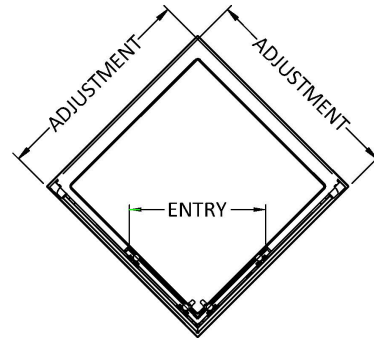

### Product Dimensions

Height (mm):	1850
Width (mm):	785
Depth (mm):	785
Nett Weight (kg):	46.2

### Packaging Dimensions

Height (mm):	1910
Width (mm):	655
Length (mm):	65
Gross Weight (kg):	46.2

### Product Details

Country of Origin:	China
Fitting Instruction:	No
CE & UKCA:	Yes
Profile Material:	Aluminium
Profile Finish:	Polished Chrome
Adjustments (mm):	765mm - 785mm
Entry Width (mm):	380mm
Swing In Dim (mm):	N/A
Swing Out Dim (mm):	N/A
Radius (mm):	Not Applicable
Glass Thickness (mm):	6
Easy Fit:	Yes
Easy Clean:	No
Handle Style:	Square T Shape Handle
Handle Material:	Metal
Enclosure Design:	Framed
Wheel Type:	Dual, Quick Release
Support Bar Included:	Support Bar Not Included
Extras:	None

**Sales Code:** HAN1203AA

**Description:** Single Handle Chrome

**Product Dimensions**

Length (mm):	
Width (mm):	20
Height (mm):	165
Depth (mm):	76
Nett Weight (kg):	0.13

**Packaging Dimensions**

Height (mm):	200
Width (mm):	30
Depth (mm):	74
Gross Weight (kg):	0.13