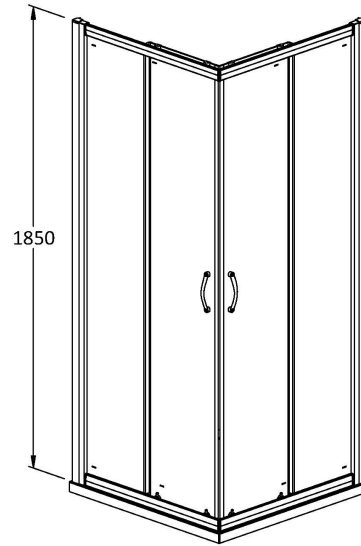

**Sales Code:** AFCE8080H3

**Description:** Aegean Corner Entry 800X800mm New Handle

**Packaging Details**

Barcode: 5056462623436

Sales Code: AFCE8080

Description: Aegean Corner Entry Enclosure 800X800mm

### Product Dimensions

Height (mm):	1850
Width (mm):	785
Depth (mm):	785
Nett Weight (kg):	46.2

### Packaging Dimensions

Height (mm):	1910
Width (mm):	655
Length (mm):	65
Gross Weight (kg):	46.2

**Sales Code:** HAN1203AA

**Description:** Single Handle Chrome

**Product Dimensions**

Length (mm):	
Width (mm):	20
Height (mm):	165
Depth (mm):	76
Nett Weight (kg):	0.13

**Packaging Dimensions**

Height (mm):	200
Width (mm):	30
Depth (mm):	74
Gross Weight (kg):	0.13