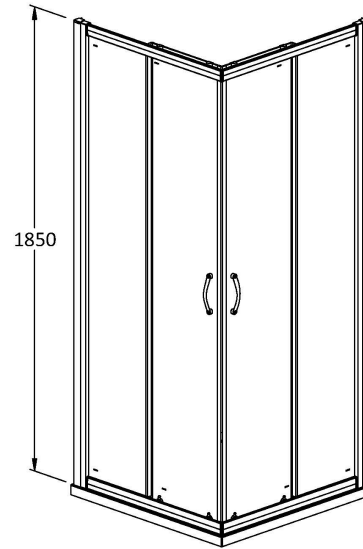

**Sales Code:** AFCE8080H3

**Description:** Aegean Corner Entry 800X800mm New Handle

**Packaging Details**

Barcode: 5056462623436

Sales Code: AFCE8080

Description: Aegean Corner Entry Enclosure 800X800mm

### Product Dimensions

Height (mm):	1850
Width (mm):	785
Depth (mm):	785
Nett Weight (kg):	46.2

### Packaging Dimensions

Height (mm):	1910
Width (mm):	655
Length (mm):	65
Gross Weight (kg):	46.2

**Sales Code:** HAN1203AA

**Description:** Single Handle Chrome

**Product Dimensions**

Length (mm):	
Width (mm):	20
Height (mm):	165
Depth (mm):	76
Nett Weight (kg):	0.13

**Packaging Dimensions**

Height (mm):	200
Width (mm):	30
Depth (mm):	74
Gross Weight (kg):	0.13