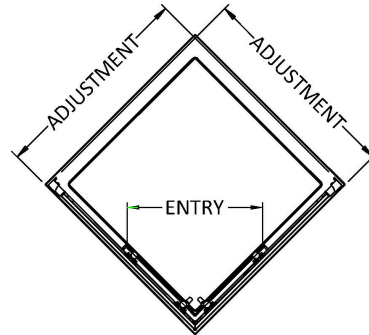

Sales Code: AFCE8080H3

Description: Aegean Corner Entry 800X800mm New Handle

Packaging Details

Barcode: 5056462623436