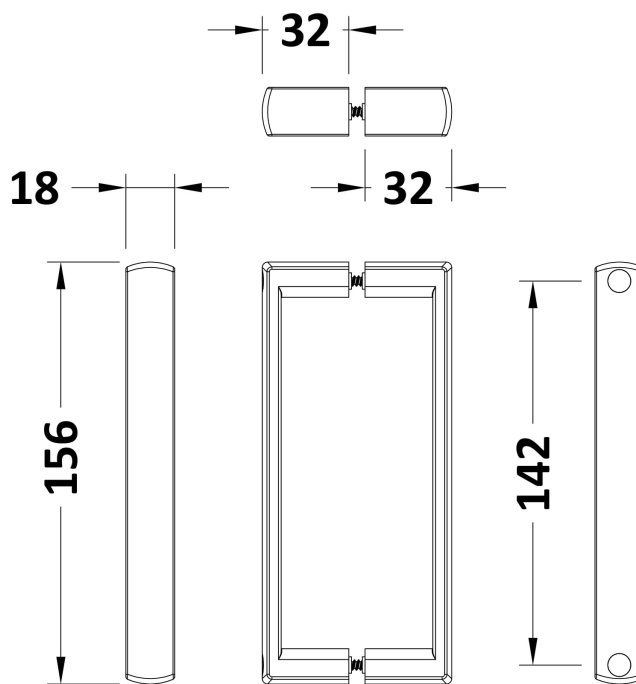

Height (mm):	1850
Width (mm):	785
Depth (mm):	785
Nett Weight (kg):	33

**Packaging Dimensions**

Height (mm):	1910
Width (mm):	410
Length (mm):	110
Gross Weight (kg):	33

**Packaging Data**

Box Colour:	Brown Cardboard Box - Printed
Box Qty:	1
Label Size:	100 x 50
Label Colour:	Not Applicable
Label Qty:	0

**Outer Box Dimensions (If Applicable)**

Height (mm):	
Width (mm):	
Depth (mm):	
Length (mm):	
Gross Weight (kg):	
Barcode:	5055369078592

**Product Details**

Country of Origin:	China
Fitting Instruction:	No
CE & UKCA:	Yes
Profile Material:	Aluminium
Profile Finish:	Satin Chrome
Adjustments (mm):	765mm - 785mm
Entry Width (mm):	385mm
Swing In Dim (mm):	N/A
Swing Out Dim (mm):	N/A
Radius (mm):	538 mm
Glass Thickness (mm):	5
Easy Fit:	Yes
Easy Clean:	No
Handle Style:	D Shape Handle
Handle Material:	Plastic
Enclosure Design:	Framed
Wheel Type:	Plastic, Dual, Quick Release
Support Bar Included:	Support Bar Not Included
Extras:	None

Sales Code: HAN1005AA

Description: Handles

**Product Dimensions**

Length (mm):	
Width (mm):	18
Height (mm):	156
Depth (mm):	70
Nett Weight (kg):	0.1

**Packaging Dimensions**

Height (mm):	55
Width (mm):	55
Depth (mm):	55
Gross Weight (kg):	0.1

**Packaging Data**

Box Colour:	
Box Qty:	
Label Size:	x
Label Colour:	
Label Qty:	

**Outer Box Dimensions (If Applicable)**

Height (mm):	
Width (mm):	
Length (mm):	
Depth (mm):	
Gross Weight (kg):	
Barcode:	5056462617879