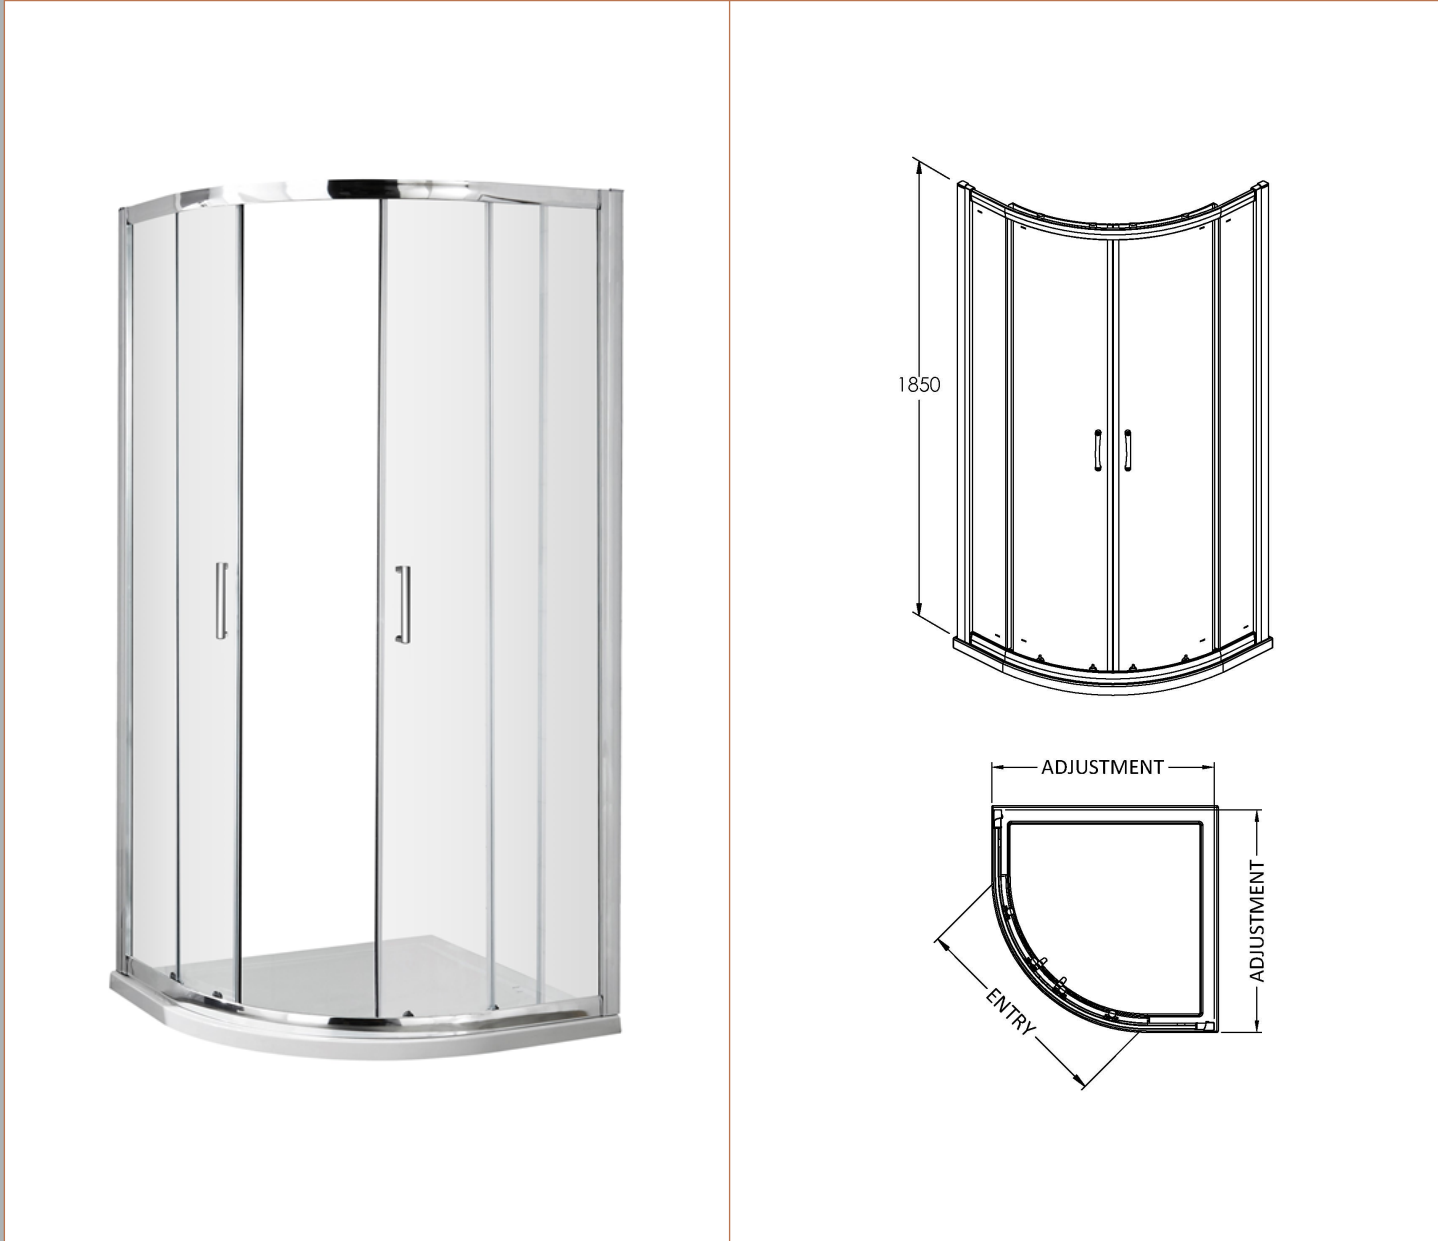

**Sales Code:** ERQ8H5

**Description:** Ella Quad Enclosure 800X800mm New Handle

**Packaging Details**

Barcode: 5056462624549

Sales Code: ERQ8

Description: Ella Quadrant Enclosure 800X800mm

**Product Dimensions**

Height (mm):	1850
Width (mm):	785
Depth (mm):	785
Nett Weight (kg):	33

**Packaging Dimensions**

Height (mm):	1910
Width (mm):	410
Length (mm):	110
Gross Weight (kg):	33

**Packaging Data**

Box Colour:	Brown Cardboard Box - Printed
Box Qty:	1
Label Size:	100 x 50
Label Colour:	Not Applicable
Label Qty:	0

**Outer Box Dimensions (If Applicable)**

Height (mm):	
Width (mm):	
Depth (mm):	
Length (mm):	
Gross Weight (kg):	
Barcode:	5055369078592

**Product Details**

Country of Origin:	China
Fitting Instruction:	No
CE & UKCA:	Yes
Profile Material:	Aluminium
Profile Finish:	Satin Chrome
Adjustments (mm):	765mm - 785mm
Entry Width (mm):	385mm
Swing In Dim (mm):	N/A
Swing Out Dim (mm):	N/A
Radius (mm):	538 mm
Glass Thickness (mm):	5
Easy Fit:	Yes
Easy Clean:	No
Handle Style:	D Shape Handle
Handle Material:	Plastic
Enclosure Design:	Framed
Wheel Type:	Plastic, Dual, Quick Release
Support Bar Included:	Support Bar Not Included
Extras:	None

Sales Code: HAN1005AA

Description: Handles

**Product Dimensions**

Length (mm):	
Width (mm):	18
Height (mm):	156
Depth (mm):	70
Nett Weight (kg):	0.1

**Packaging Dimensions**

Height (mm):	55
Width (mm):	55
Depth (mm):	55
Gross Weight (kg):	0.1