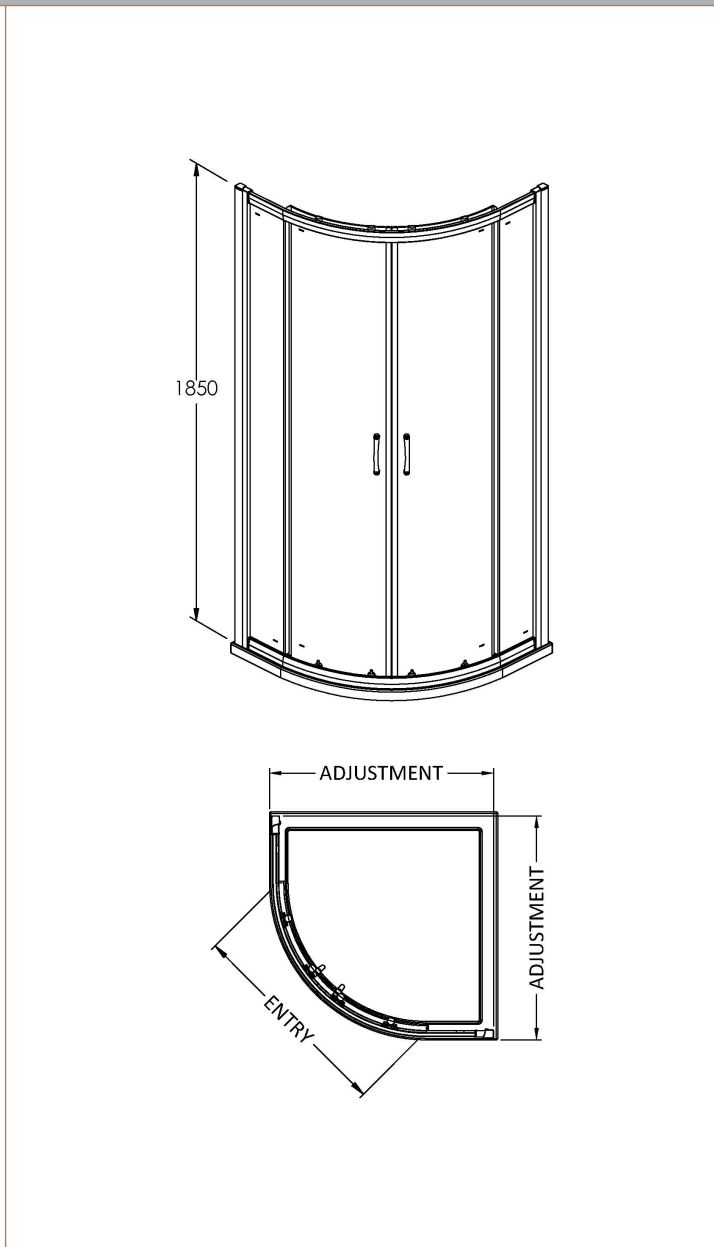

**Sales Code:** ERQ8H5

**Description:** Ella Quad Enclosure 800X800mm New Handle

**Packaging Details**

Barcode: 5056462624549

Sales Code: ERQ8

Description: Ella Quadrant Enclosure 800X800mm

**Product Dimensions**

Height (mm):	1850
Width (mm):	785
Depth (mm):	785
Nett Weight (kg):	33

**Packaging Dimensions**

Height (mm):	1910
Width (mm):	410
Length (mm):	110
Gross Weight (kg):	33

**Packaging Data**

Box Colour:	Brown Cardboard Box - Printed
Box Qty:	1
Label Size:	100 x 50
Label Colour:	Not Applicable
Label Qty:	0

**Outer Box Dimensions (If Applicable)**

Height (mm):	
Width (mm):	
Depth (mm):	
Length (mm):	
Gross Weight (kg):	
Barcode:	5055369078592

**Product Details**

Country of Origin:	China
Fitting Instruction:	No
CE & UKCA:	Yes
Profile Material:	Aluminium
Profile Finish:	Satin Chrome
Adjustments (mm):	765mm - 785mm
Entry Width (mm):	385mm
Swing In Dim (mm):	N/A
Swing Out Dim (mm):	N/A
Radius (mm):	538 mm
Glass Thickness (mm):	5
Easy Fit:	Yes
Easy Clean:	No
Handle Style:	D Shape Handle
Handle Material:	Plastic
Enclosure Design:	Framed
Wheel Type:	Plastic, Dual, Quick Release
Support Bar Included:	Support Bar Not Included
Extras:	None

Sales Code: HAN1005AA

Description: Handles

**Product Dimensions**

Length (mm):	
Width (mm):	18
Height (mm):	156
Depth (mm):	70
Nett Weight (kg):	0.1

**Packaging Dimensions**

Height (mm):	55
Width (mm):	55
Depth (mm):	55
Gross Weight (kg):	0.1