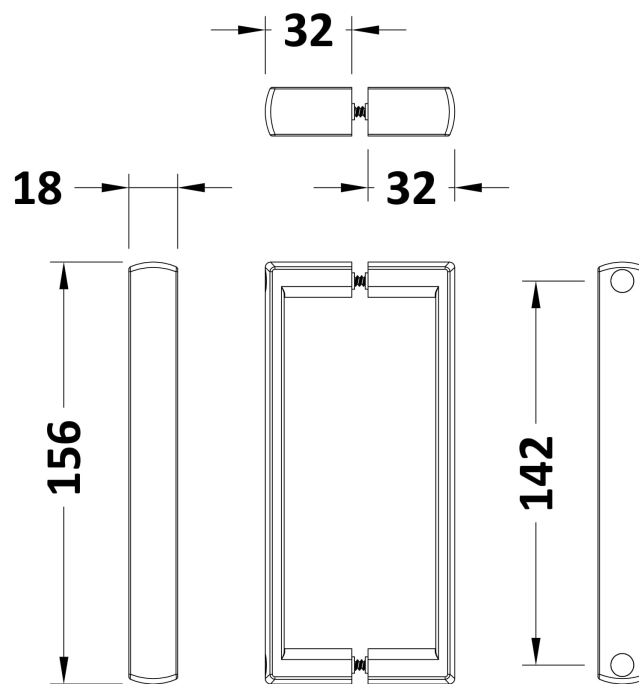

Packaging Dimensions

Height (mm):	1910
Width (mm):	410
Length (mm):	110
Gross Weight (kg):	35

Packaging Data

Box Colour:	Brown Cardboard Box - Printed
Box Qty:	1
Label Size:	100 x 50
Label Colour:	Not Applicable
Label Qty:	0

Outer Box Dimensions (If Applicable)

Height (mm):	
Width (mm):	
Depth (mm):	
Length (mm):	
Gross Weight (kg):	
Barcode:	5055369078608

Product Details

Country of Origin:	China
Fitting Instruction:	No
CE & UKCA:	Yes
Profile Material:	Aluminium
Profile Finish:	Satin Chrome
Adjustments (mm):	865mm - 885mm
Entry Width (mm):	530mm
Swing In Dim (mm):	N/A
Swing Out Dim (mm):	N/A
Radius (mm):	538 mm
Glass Thickness (mm):	5
Easy Fit:	Yes
Easy Clean:	No
Handle Style:	D Shape Handle
Handle Material:	Plastic
Enclosure Design:	Framed
Wheel Type:	Plastic, Dual, Quick Release
Support Bar Included:	Support Bar Not Included
Extras:	None

Sales Code: HAN1005AA

Description: Handles

Product Dimensions

Length (mm):	
Width (mm):	18
Height (mm):	156
Depth (mm):	70
Nett Weight (kg):	0.1

Packaging Dimensions

Height (mm):	55
Width (mm):	55
Depth (mm):	55
Gross Weight (kg):	0.1

Packaging Data

Box Colour:	
Box Qty:	
Label Size:	x
Label Colour:	
Label Qty:	

Outer Box Dimensions (If Applicable)

Height (mm):	
Width (mm):	
Length (mm):	
Depth (mm):	
Gross Weight (kg):	
Barcode:	5056462617879