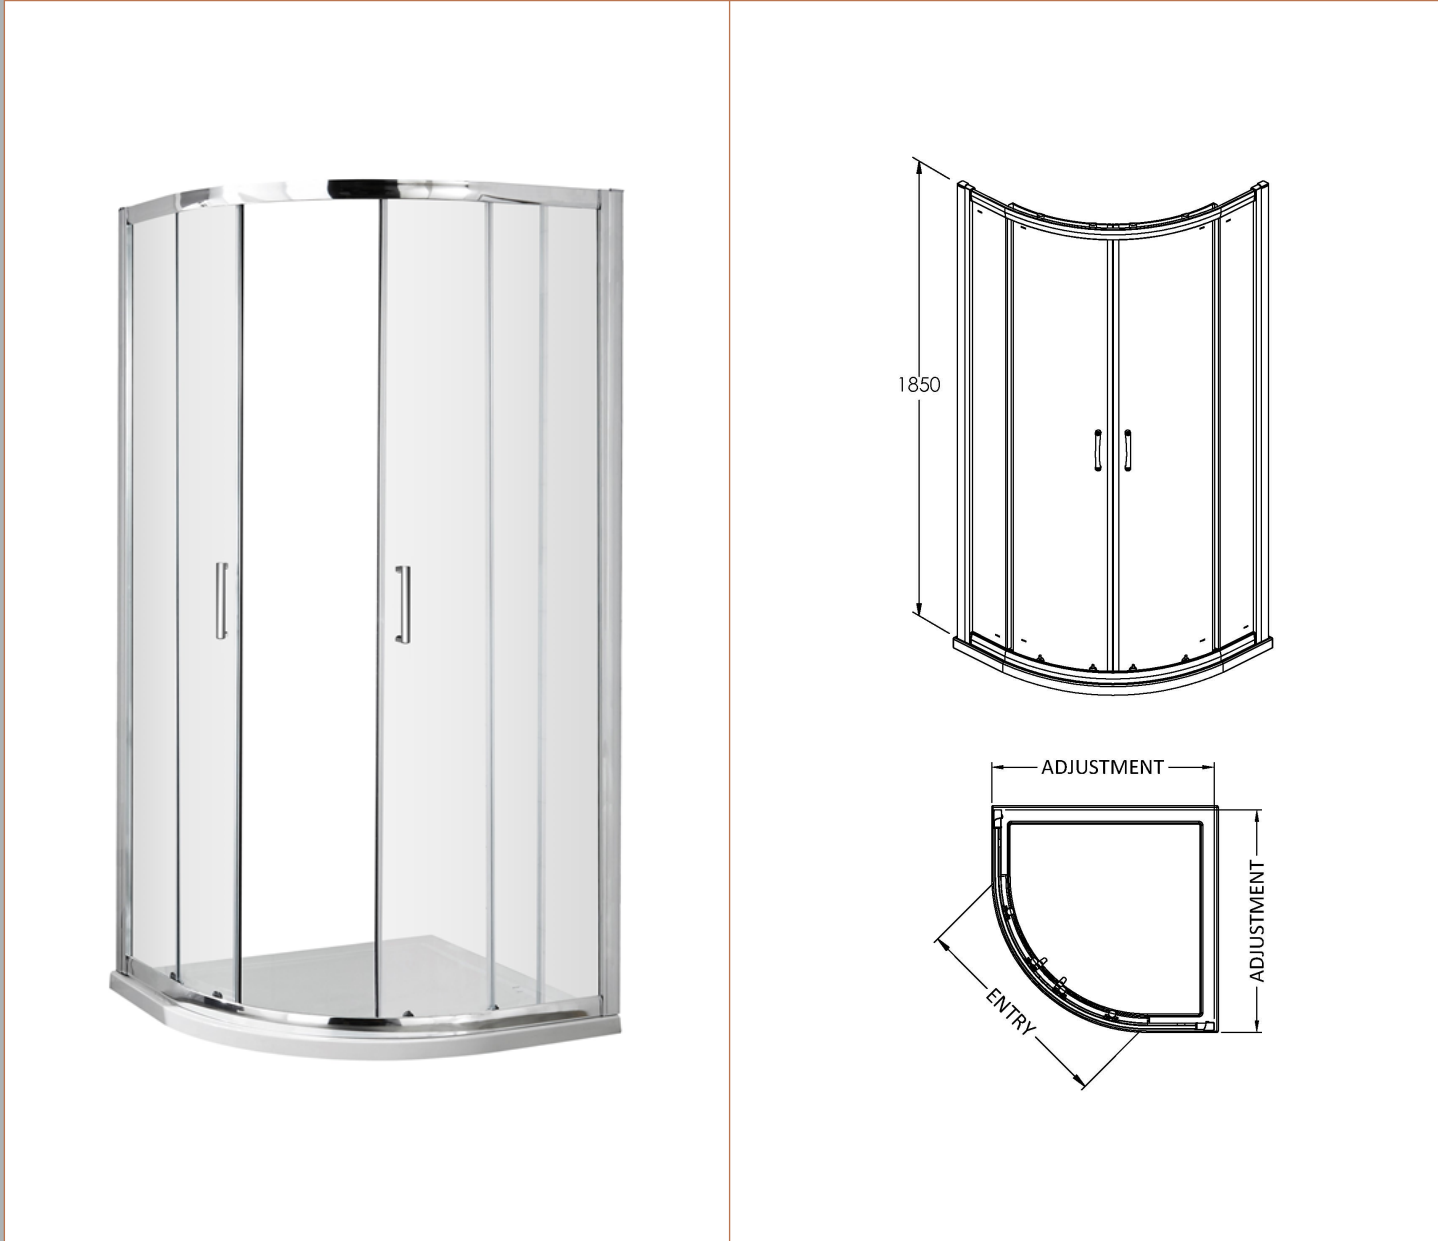

Sales Code: ERQ9H5

Description: Ella Quad Enclosure 900X900mm New Handle

Packaging Details

Barcode: 5056462624587

Sales Code: ERQ9

Description: Ella Quadrant Enclosure 900X900mm

Product Dimensions

Height (mm):	1850
Width (mm):	885
Depth (mm):	885
Nett Weight (kg):	35

Packaging Dimensions

Height (mm):	1910
Width (mm):	410
Length (mm):	110
Gross Weight (kg):	35

Packaging Data

Box Colour:	Brown Cardboard Box - Printed
Box Qty:	1
Label Size:	100 x 50
Label Colour:	Not Applicable
Label Qty:	0

Outer Box Dimensions (If Applicable)

Height (mm):	
Width (mm):	
Depth (mm):	
Length (mm):	
Gross Weight (kg):	
Barcode:	5055369078608

Product Details

Country of Origin:	China
Fitting Instruction:	No
CE & UKCA:	Yes
Profile Material:	Aluminium
Profile Finish:	Satin Chrome
Adjustments (mm):	865mm - 885mm
Entry Width (mm):	530mm
Swing In Dim (mm):	N/A
Swing Out Dim (mm):	N/A
Radius (mm):	538 mm
Glass Thickness (mm):	5
Easy Fit:	Yes
Easy Clean:	No
Handle Style:	D Shape Handle
Handle Material:	Plastic
Enclosure Design:	Framed
Wheel Type:	Plastic, Dual, Quick Release
Support Bar Included:	Support Bar Not Included
Extras:	None

Sales Code: HAN1005AA

Description: Handles

Product Dimensions

Length (mm):	
Width (mm):	18
Height (mm):	156
Depth (mm):	70
Nett Weight (kg):	0.1

Packaging Dimensions

Height (mm):	55
Width (mm):	55
Depth (mm):	55
Gross Weight (kg):	0.1