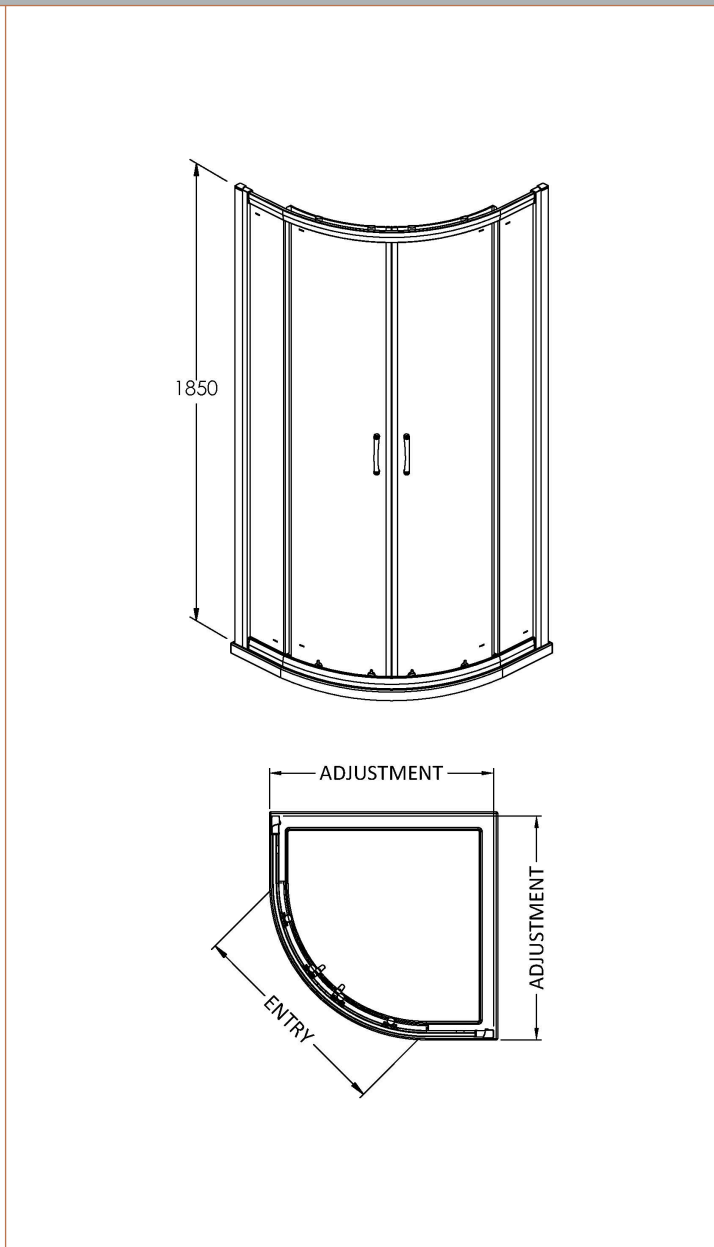

Sales Code: ERQ9H5

Description: Ella Quad Enclosure 900X900mm New Handle

Packaging Details

Barcode: 5056462624587

Sales Code: ERQ9

Description: Ella Quadrant Enclosure 900X900mm

Product Dimensions

Height (mm):	1850
Width (mm):	885
Depth (mm):	885
Nett Weight (kg):	35

Packaging Dimensions

Height (mm):	1910
Width (mm):	410
Length (mm):	110
Gross Weight (kg):	35

Packaging Data

Box Colour:	Brown Cardboard Box - Printed
Box Qty:	1
Label Size:	100 x 50
Label Colour:	Not Applicable
Label Qty:	0

Outer Box Dimensions (If Applicable)

Height (mm):	
Width (mm):	
Depth (mm):	
Length (mm):	
Gross Weight (kg):	
Barcode:	5055369078608

Product Details

Country of Origin:	China
Fitting Instruction:	No
CE & UKCA:	Yes
Profile Material:	Aluminium
Profile Finish:	Satin Chrome
Adjustments (mm):	865mm - 885mm
Entry Width (mm):	530mm
Swing In Dim (mm):	N/A
Swing Out Dim (mm):	N/A
Radius (mm):	538 mm
Glass Thickness (mm):	5
Easy Fit:	Yes
Easy Clean:	No
Handle Style:	D Shape Handle
Handle Material:	Plastic
Enclosure Design:	Framed
Wheel Type:	Plastic, Dual, Quick Release
Support Bar Included:	Support Bar Not Included
Extras:	None

Sales Code: HAN1005AA

Description: Handles

Product Dimensions

Length (mm):	
Width (mm):	18
Height (mm):	156
Depth (mm):	70
Nett Weight (kg):	0.1

Packaging Dimensions

Height (mm):	55
Width (mm):	55
Depth (mm):	55
Gross Weight (kg):	0.1