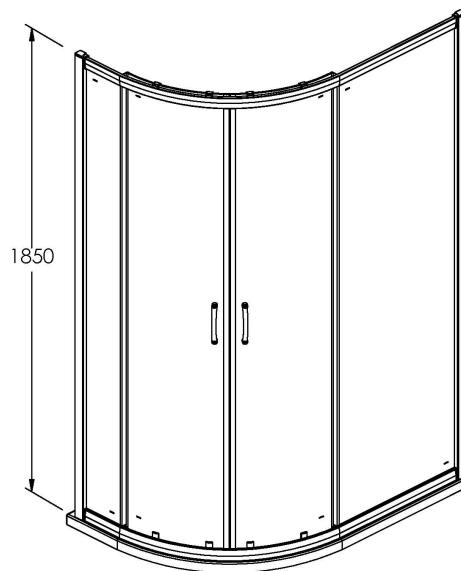

Sales Code: ERQ128H5

Description: Ella Offset Quad 1200X800 New Handle

Packaging Details

Barcode: 5056462624563

Sales Code: ERQ128

Description: Ella 1200X800 Off/Set Enclosure 1850

Product Dimensions

Height (mm):	1850
Width (mm):	1185
Depth (mm):	785
Nett Weight (kg):	39.8

Packaging Dimensions

Height (mm):	1910
Width (mm):	630
Length (mm):	110
Gross Weight (kg):	39.8

Packaging Data

Box Colour:	Brown Cardboard Box - Printed
Box Qty:	1
Label Size:	100 x 50
Label Colour:	Not Applicable
Label Qty:	0

Outer Box Dimensions (If Applicable)

Height (mm):	
Width (mm):	
Depth (mm):	
Length (mm):	
Gross Weight (kg):	
Barcode:	5055369078615

Product Details

Country of Origin:	China
Fitting Instruction:	No
CE & UKCA:	Yes
Profile Material:	Aluminium
Profile Finish:	Satin Chrome
Adjustments (mm):	1165mm - 1185mm / 765mm - 785M
Entry Width (mm):	460mm
Swing In Dim (mm):	N/A
Swing Out Dim (mm):	N/A
Radius (mm):	538 mm
Glass Thickness (mm):	5
Easy Fit:	Yes
Easy Clean:	No
Handle Style:	D Shape Handle
Handle Material:	Plastic
Enclosure Design:	Framed
Wheel Type:	Plastic, Dual, Quick Release
Support Bar Included:	Support Bar Not Included
Extras:	None

Sales Code: HAN1005AA

Description: Handles

Product Dimensions

Length (mm):	
Width (mm):	18
Height (mm):	156
Depth (mm):	70
Nett Weight (kg):	0.1

Packaging Dimensions

Height (mm):	55
Width (mm):	55
Depth (mm):	55
Gross Weight (kg):	0.1