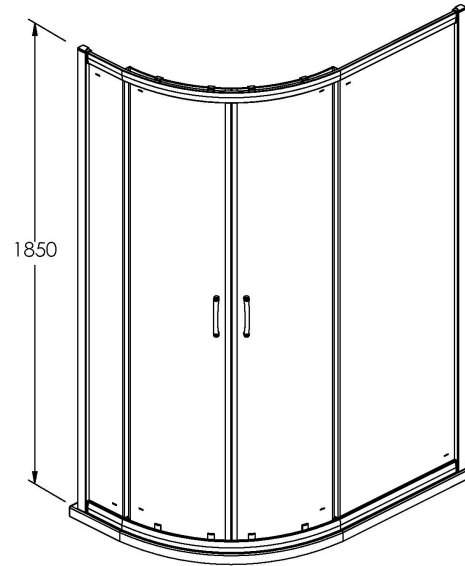

Sales Code: ERQ128H5

Description: Ella Offset Quad 1200X800 New Handle

Packaging Details

Barcode: 5056462624563

Sales Code: ERQ128

Description: Ella 1200X800 Off/Set Enclosure 1850

Product Dimensions

Height (mm):	1850
Width (mm):	1185
Depth (mm):	785
Nett Weight (kg):	39.8

Packaging Dimensions

Height (mm):	1910
Width (mm):	630
Length (mm):	110
Gross Weight (kg):	39.8

Packaging Data

Box Colour:	Brown Cardboard Box - Printed
Box Qty:	1
Label Size:	100 x 50
Label Colour:	Not Applicable
Label Qty:	0

Outer Box Dimensions (If Applicable)

Height (mm):	
Width (mm):	
Depth (mm):	
Length (mm):	
Gross Weight (kg):	
Barcode:	5055369078615

Product Details

Country of Origin:	China
Fitting Instruction:	No
CE & UKCA:	Yes
Profile Material:	Aluminium
Profile Finish:	Satin Chrome
Adjustments (mm):	1165mm - 1185mm / 765mm - 785M
Entry Width (mm):	460mm
Swing In Dim (mm):	N/A
Swing Out Dim (mm):	N/A
Radius (mm):	538 mm
Glass Thickness (mm):	5
Easy Fit:	Yes
Easy Clean:	No
Handle Style:	D Shape Handle
Handle Material:	Plastic
Enclosure Design:	Framed
Wheel Type:	Plastic, Dual, Quick Release
Support Bar Included:	Support Bar Not Included
Extras:	None

Sales Code: HAN1005AA

Description: Handles

Product Dimensions

Length (mm):	
Width (mm):	18
Height (mm):	156
Depth (mm):	70
Nett Weight (kg):	0.1

Packaging Dimensions

Height (mm):	55
Width (mm):	55
Depth (mm):	55
Gross Weight (kg):	0.1