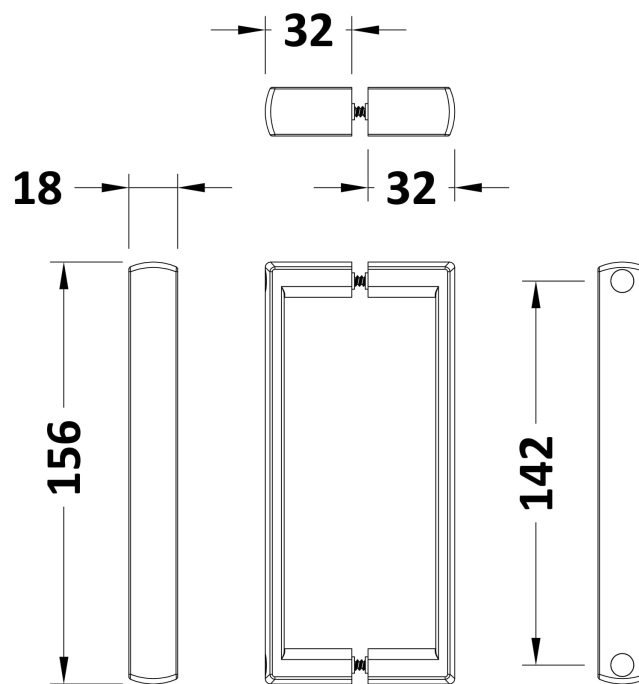

Packaging Dimensions

Height (mm):	1910
Width (mm):	630
Length (mm):	110
Gross Weight (kg):	39.8

Packaging Data

Box Colour:	Brown Cardboard Box - Printed
Box Qty:	1
Label Size:	100 x 50
Label Colour:	Not Applicable
Label Qty:	0

Outer Box Dimensions (If Applicable)

Height (mm):	
Width (mm):	
Depth (mm):	
Length (mm):	
Gross Weight (kg):	
Barcode:	5055369078615

Product Details

Country of Origin:	China
Fitting Instruction:	No
CE & UKCA:	Yes
Profile Material:	Aluminium
Profile Finish:	Satin Chrome
Adjustments (mm):	1165mm - 1185mm / 765mm - 785M
Entry Width (mm):	460mm
Swing In Dim (mm):	N/A
Swing Out Dim (mm):	N/A
Radius (mm):	538 mm
Glass Thickness (mm):	5
Easy Fit:	Yes
Easy Clean:	No
Handle Style:	D Shape Handle
Handle Material:	Plastic
Enclosure Design:	Framed
Wheel Type:	Plastic, Dual, Quick Release
Support Bar Included:	Support Bar Not Included
Extras:	None

Sales Code: HAN1005AA

Description: Handles

Product Dimensions

Length (mm):	
Width (mm):	18
Height (mm):	156
Depth (mm):	70
Nett Weight (kg):	0.1

Packaging Dimensions

Height (mm):	55
Width (mm):	55
Depth (mm):	55
Gross Weight (kg):	0.1

Packaging Data

Box Colour:	
Box Qty:	
Label Size:	x
Label Colour:	
Label Qty:	

Outer Box Dimensions (If Applicable)

Height (mm):	
Width (mm):	
Length (mm):	
Depth (mm):	
Gross Weight (kg):	
Barcode:	5056462617879