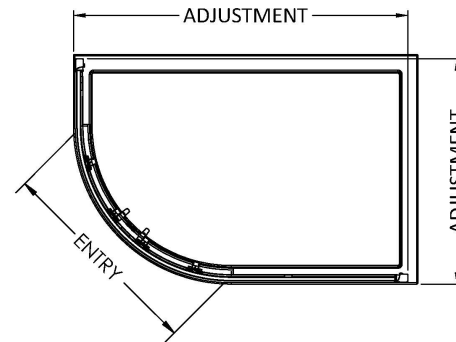

Sales Code: ERQ128H5

Description: Ella Offset Quad 1200X800 New Handle

Packaging Details

Barcode: 5056462624563

Sales Code: ERQ128

Description: Ella 1200X800 Off/Set Enclosure 1850

Product Dimensions

Height (mm):	1850
Width (mm):	1185
Depth (mm):	785
Nett Weight (kg):	39.8

Packaging Dimensions

Height (mm):	1910
Width (mm):	630
Length (mm):	110
Gross Weight (kg):	39.8

Packaging Data

Box Colour:	Brown Cardboard Box - Printed
Box Qty:	1
Label Size:	100 x 50
Label Colour:	Not Applicable
Label Qty:	0

Outer Box Dimensions (If Applicable)

Height (mm):	
Width (mm):	
Depth (mm):	
Length (mm):	
Gross Weight (kg):	
Barcode:	5055369078615

Product Details

Country of Origin:	China
Fitting Instruction:	No
CE & UKCA:	Yes
Profile Material:	Aluminium
Profile Finish:	Satin Chrome
Adjustments (mm):	1165mm - 1185mm / 765mm - 785M
Entry Width (mm):	460mm
Swing In Dim (mm):	N/A
Swing Out Dim (mm):	N/A
Radius (mm):	538 mm
Glass Thickness (mm):	5
Easy Fit:	Yes
Easy Clean:	No
Handle Style:	D Shape Handle
Handle Material:	Plastic
Enclosure Design:	Framed
Wheel Type:	Plastic, Dual, Quick Release
Support Bar Included:	Support Bar Not Included
Extras:	None

Sales Code: HAN1005AA

Description: Handles

Product Dimensions

Length (mm):	
Width (mm):	18
Height (mm):	156
Depth (mm):	70
Nett Weight (kg):	0.1

Packaging Dimensions

Height (mm):	55
Width (mm):	55
Depth (mm):	55
Gross Weight (kg):	0.1