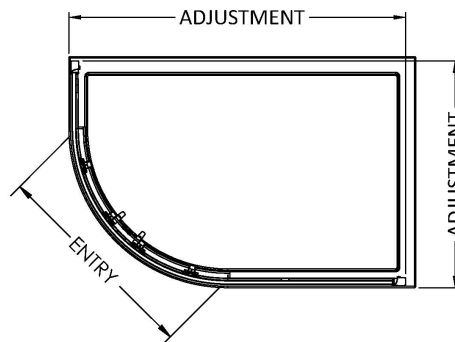

Sales Code: ERQ128H5

Description: Ella Offset Quad 1200X800 New Handle

Packaging Details

Barcode: 5056462624563

Sales Code: ERQ128

Description: Ella 1200X800 Off/Set Enclosure 1850

Product Dimensions

Height (mm):	1850
Width (mm):	1185
Depth (mm):	785
Nett Weight (kg):	39.8

Packaging Dimensions

Height (mm):	1910
Width (mm):	630
Length (mm):	110
Gross Weight (kg):	39.8

Packaging Data

Box Colour:	Brown Cardboard Box - Printed
Box Qty:	1
Label Size:	100 x 50
Label Colour:	Not Applicable
Label Qty:	0

Outer Box Dimensions (If Applicable)

Height (mm):	
Width (mm):	
Depth (mm):	
Length (mm):	
Gross Weight (kg):	
Barcode:	5055369078615

Product Details

Country of Origin:	China
Fitting Instruction:	No
CE & UKCA:	Yes
Profile Material:	Aluminium
Profile Finish:	Satin Chrome
Adjustments (mm):	1165mm - 1185mm / 765mm - 785M
Entry Width (mm):	460mm
Swing In Dim (mm):	N/A
Swing Out Dim (mm):	N/A
Radius (mm):	538 mm
Glass Thickness (mm):	5
Easy Fit:	Yes
Easy Clean:	No
Handle Style:	D Shape Handle
Handle Material:	Plastic
Enclosure Design:	Framed
Wheel Type:	Plastic, Dual, Quick Release
Support Bar Included:	Support Bar Not Included
Extras:	None

Sales Code: HAN1005AA

Description: Handles

Product Dimensions

Length (mm):	
Width (mm):	18
Height (mm):	156
Depth (mm):	70
Nett Weight (kg):	0.1

Packaging Dimensions

Height (mm):	55
Width (mm):	55
Depth (mm):	55
Gross Weight (kg):	0.1