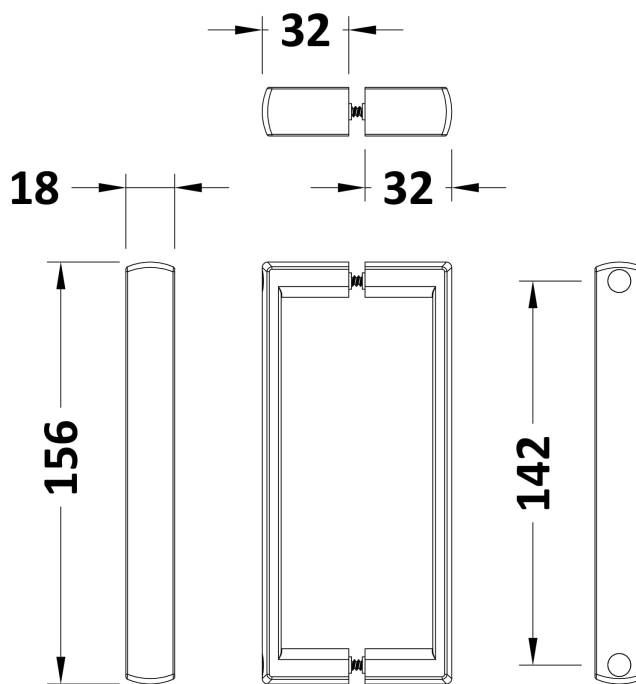

Height (mm):	1850
Width (mm):	750
Depth (mm):	750
Nett Weight (kg):	35.5

Packaging Dimensions

Height (mm):	1910
Width (mm):	480
Length (mm):	65
Gross Weight (kg):	35.5

Packaging Data

Box Colour:	Brown Cardboard Box - Printed
Box Qty:	1
Label Size:	100 x 50
Label Colour:	Not Applicable
Label Qty:	0

Outer Box Dimensions (If Applicable)

Height (mm):	
Width (mm):	
Depth (mm):	
Length (mm):	
Gross Weight (kg):	
Barcode:	5055369078639

Product Details

Country of Origin:	China
Fitting Instruction:	No
CE & UKCA:	Yes
Profile Material:	Aluminium
Profile Finish:	Satin Chrome
Adjustments (mm):	730mm - 750mm
Entry Width (mm):	365mm
Swing In Dim (mm):	N/A
Swing Out Dim (mm):	N/A
Radius (mm):	Not Applicable
Glass Thickness (mm):	5
Easy Fit:	Yes
Easy Clean:	No
Handle Style:	D Shape Handle
Handle Material:	Plastic
Enclosure Design:	Framed
Wheel Type:	Plastic, Dual, Quick Release
Support Bar Included:	Support Bar Not Included
Extras:	None

Sales Code: HAN1005AA

Description: Handles

Product Dimensions

Length (mm):	
Width (mm):	18
Height (mm):	156
Depth (mm):	70
Nett Weight (kg):	0.1

Packaging Dimensions

Height (mm):	55
Width (mm):	55
Depth (mm):	55
Gross Weight (kg):	0.1

Packaging Data

Box Colour:	
Box Qty:	
Label Size:	x
Label Colour:	
Label Qty:	

Outer Box Dimensions (If Applicable)

Height (mm):	
Width (mm):	
Length (mm):	
Depth (mm):	
Gross Weight (kg):	
Barcode:	5056462617879