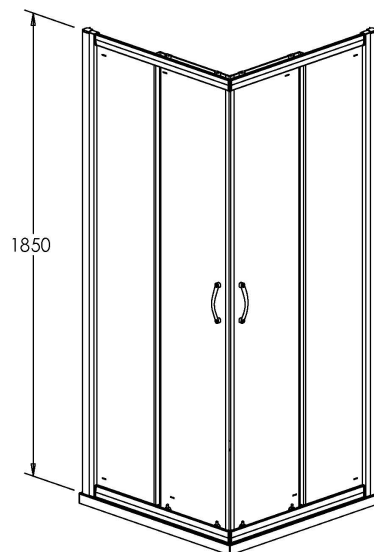

Sales Code: ERCE7676H5

Description: Ella 760X760 Corner Entry New Handle

Packaging Details

Barcode: 5056462624570

Sales Code: ERCE7676

Description: Ella 760X760 Corner Entry Enclosure 1850

Product Dimensions

Height (mm):	1850
Width (mm):	750
Depth (mm):	750
Nett Weight (kg):	35.5

Packaging Dimensions

Height (mm):	1910
Width (mm):	480
Length (mm):	65
Gross Weight (kg):	35.5

Packaging Data

Box Colour:	Brown Cardboard Box - Printed
Box Qty:	1
Label Size:	100 x 50
Label Colour:	Not Applicable
Label Qty:	0

Outer Box Dimensions (If Applicable)

Height (mm):	
Width (mm):	
Depth (mm):	
Length (mm):	
Gross Weight (kg):	
Barcode:	5055369078639

Product Details

Country of Origin:	China
Fitting Instruction:	No
CE & UKCA:	Yes
Profile Material:	Aluminium
Profile Finish:	Satin Chrome
Adjustments (mm):	730mm - 750mm
Entry Width (mm):	365mm
Swing In Dim (mm):	N/A
Swing Out Dim (mm):	N/A
Radius (mm):	Not Applicable
Glass Thickness (mm):	5
Easy Fit:	Yes
Easy Clean:	No
Handle Style:	D Shape Handle
Handle Material:	Plastic
Enclosure Design:	Framed
Wheel Type:	Plastic, Dual, Quick Release
Support Bar Included:	Support Bar Not Included
Extras:	None

Sales Code: HAN1005AA

Description: Handles

Product Dimensions

Length (mm):	
Width (mm):	18
Height (mm):	156
Depth (mm):	70
Nett Weight (kg):	0.1

Packaging Dimensions

Height (mm):	55
Width (mm):	55
Depth (mm):	55
Gross Weight (kg):	0.1