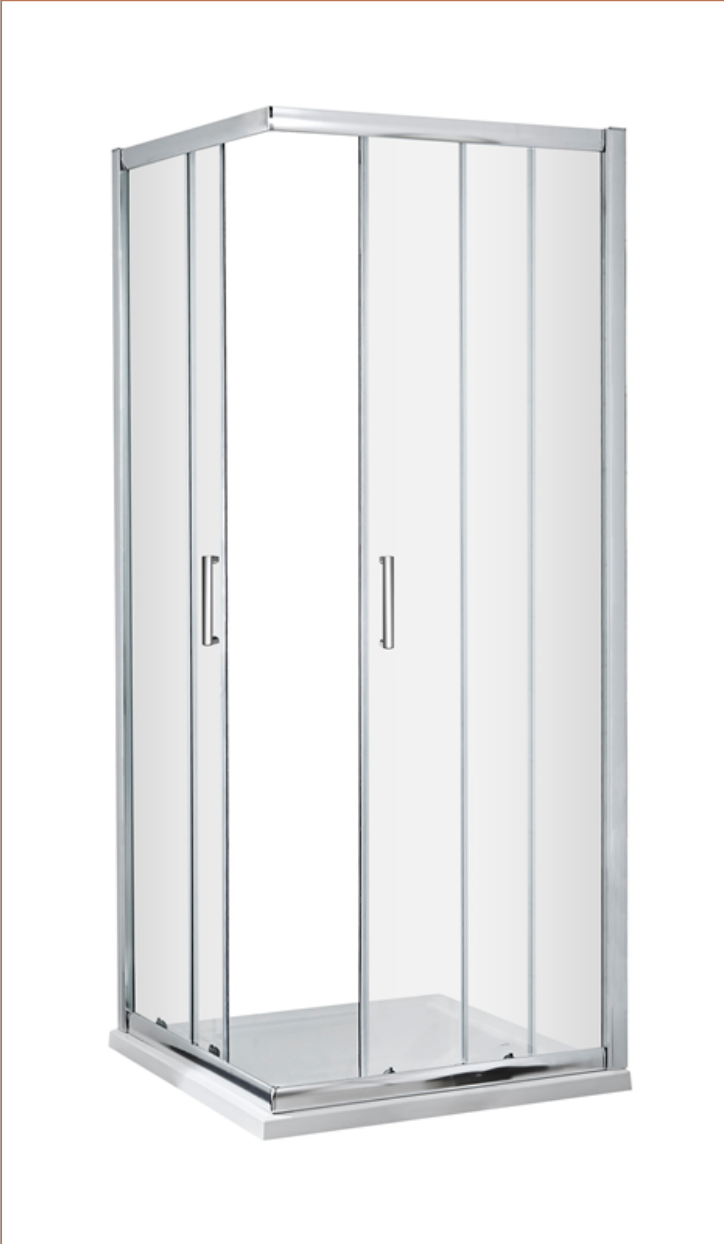

Sales Code: ERCE7676H5

Description: Ella 760X760 Corner Entry New Handle

Packaging Details

Barcode: 5056462624570

Sales Code: ERCE7676

Description: Ella 760X760 Corner Entry Enclosure 1850

Product Dimensions

Height (mm):	1850
Width (mm):	750
Depth (mm):	750
Nett Weight (kg):	35.5

Packaging Dimensions

Height (mm):	1910
Width (mm):	480
Length (mm):	65
Gross Weight (kg):	35.5

Packaging Data

Box Colour:	Brown Cardboard Box - Printed
Box Qty:	1
Label Size:	100 x 50
Label Colour:	Not Applicable
Label Qty:	0

Outer Box Dimensions (If Applicable)

Height (mm):	
Width (mm):	
Depth (mm):	
Length (mm):	
Gross Weight (kg):	
Barcode:	5055369078639

Product Details

Country of Origin:	China
Fitting Instruction:	No
CE & UKCA:	Yes
Profile Material:	Aluminium
Profile Finish:	Satin Chrome
Adjustments (mm):	730mm - 750mm
Entry Width (mm):	365mm
Swing In Dim (mm):	N/A
Swing Out Dim (mm):	N/A
Radius (mm):	Not Applicable
Glass Thickness (mm):	5
Easy Fit:	Yes
Easy Clean:	No
Handle Style:	D Shape Handle
Handle Material:	Plastic
Enclosure Design:	Framed
Wheel Type:	Plastic, Dual, Quick Release
Support Bar Included:	Support Bar Not Included
Extras:	None

Sales Code: HAN1005AA

Description: Handles

Product Dimensions

Length (mm):	
Width (mm):	18
Height (mm):	156
Depth (mm):	70
Nett Weight (kg):	0.1

Packaging Dimensions

Height (mm):	55
Width (mm):	55
Depth (mm):	55
Gross Weight (kg):	0.1