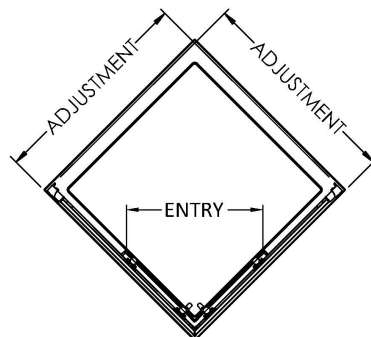

Sales Code: ERCE7676H5

Description: Ella 760X760 Corner Entry New Handle

Packaging Details

Barcode: 5056462624570

Sales Code: ERCE7676

Description: Ella 760X760 Corner Entry Enclosure 1850

Product Dimensions

Height (mm):	1850
Width (mm):	750
Depth (mm):	750
Nett Weight (kg):	35.5

Packaging Dimensions

Height (mm):	1910
Width (mm):	480
Length (mm):	65
Gross Weight (kg):	35.5

Packaging Data

Box Colour:	Brown Cardboard Box - Printed
Box Qty:	1
Label Size:	100 x 50
Label Colour:	Not Applicable
Label Qty:	0

Outer Box Dimensions (If Applicable)

Height (mm):	
Width (mm):	
Depth (mm):	
Length (mm):	
Gross Weight (kg):	
Barcode:	5055369078639

Product Details

Country of Origin:	China
Fitting Instruction:	No
CE & UKCA:	Yes
Profile Material:	Aluminium
Profile Finish:	Satin Chrome
Adjustments (mm):	730mm - 750mm
Entry Width (mm):	365mm
Swing In Dim (mm):	N/A
Swing Out Dim (mm):	N/A
Radius (mm):	Not Applicable
Glass Thickness (mm):	5
Easy Fit:	Yes
Easy Clean:	No
Handle Style:	D Shape Handle
Handle Material:	Plastic
Enclosure Design:	Framed
Wheel Type:	Plastic, Dual, Quick Release
Support Bar Included:	Support Bar Not Included
Extras:	None

Sales Code: HAN1005AA

Description: Handles

Product Dimensions

Length (mm):	
Width (mm):	18
Height (mm):	156
Depth (mm):	70
Nett Weight (kg):	0.1

Packaging Dimensions

Height (mm):	55
Width (mm):	55
Depth (mm):	55
Gross Weight (kg):	0.1