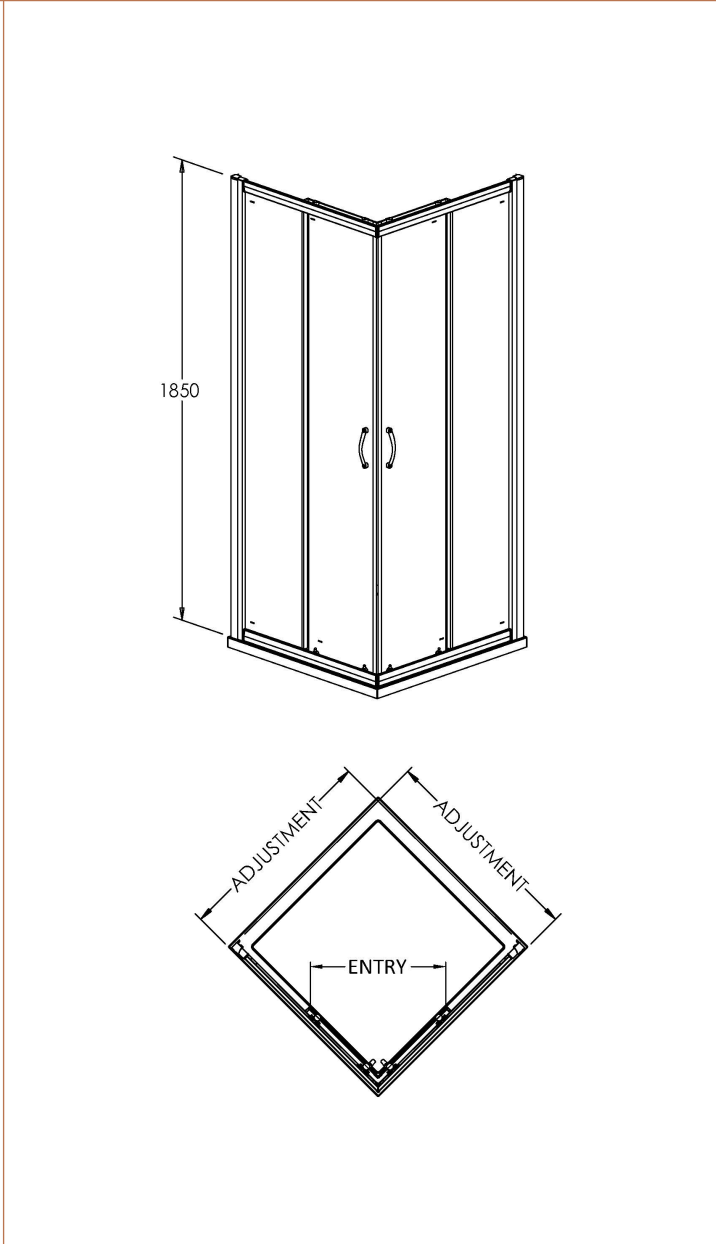

Sales Code: ERCE7676H5

Description: Ella 760X760 Corner Entry New Handle

Packaging Details

Barcode: 5056462624570

Sales Code: ERCE7676

Description: Ella 760X760 Corner Entry Enclosure 1850

Product Dimensions

Height (mm):	1850
Width (mm):	750
Depth (mm):	750
Nett Weight (kg):	35.5

Packaging Dimensions

Height (mm):	1910
Width (mm):	480
Length (mm):	65
Gross Weight (kg):	35.5

Packaging Data

Box Colour:	Brown Cardboard Box - Printed
Box Qty:	1
Label Size:	100 x 50
Label Colour:	Not Applicable
Label Qty:	0

Outer Box Dimensions (If Applicable)

Height (mm):	
Width (mm):	
Depth (mm):	
Length (mm):	
Gross Weight (kg):	
Barcode:	5055369078639

Product Details

Country of Origin:	China
Fitting Instruction:	No
CE & UKCA:	Yes
Profile Material:	Aluminium
Profile Finish:	Satin Chrome
Adjustments (mm):	730mm - 750mm
Entry Width (mm):	365mm
Swing In Dim (mm):	N/A
Swing Out Dim (mm):	N/A
Radius (mm):	Not Applicable
Glass Thickness (mm):	5
Easy Fit:	Yes
Easy Clean:	No
Handle Style:	D Shape Handle
Handle Material:	Plastic
Enclosure Design:	Framed
Wheel Type:	Plastic, Dual, Quick Release
Support Bar Included:	Support Bar Not Included
Extras:	None

Sales Code: HAN1005AA

Description: Handles

Product Dimensions

Length (mm):	
Width (mm):	18
Height (mm):	156
Depth (mm):	70
Nett Weight (kg):	0.1

Packaging Dimensions

Height (mm):	55
Width (mm):	55
Depth (mm):	55
Gross Weight (kg):	0.1