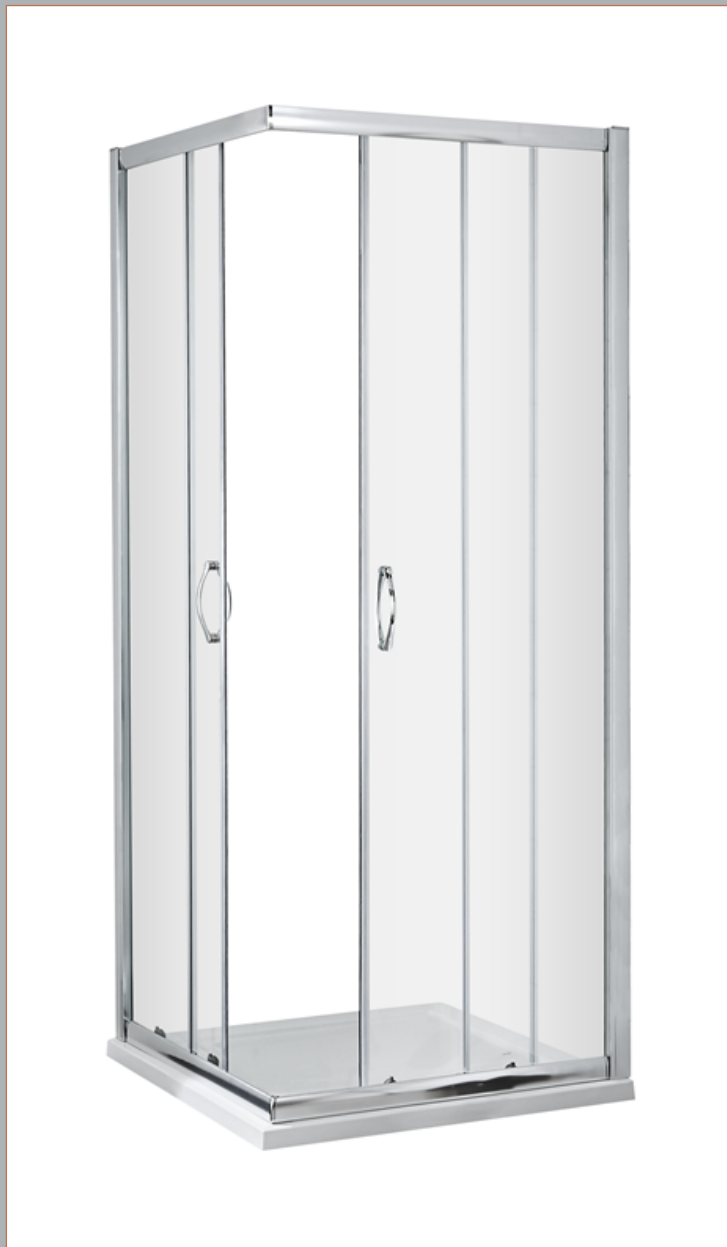

Sales Code: ERCE7676H5

Description: Ella 760X760 Corner Entry New Handle

Packaging Details

Barcode: 5056462624570

Sales Code: ERCE7676

Description: Ella 760X760 Corner Entry Enclosure 1850

Product Dimensions

Height (mm):	1850
Width (mm):	750
Depth (mm):	750
Nett Weight (kg):	35.5

Packaging Dimensions

Height (mm):	1910
Width (mm):	480
Length (mm):	65
Gross Weight (kg):	35.5

Packaging Data

Box Colour:	Brown Cardboard Box - Printed
Box Qty:	1
Label Size:	100 x 50
Label Colour:	Not Applicable
Label Qty:	0

Outer Box Dimensions (If Applicable)

Height (mm):	
Width (mm):	
Depth (mm):	
Length (mm):	
Gross Weight (kg):	
Barcode:	5055369078639

Product Details

Country of Origin:	China
Fitting Instruction:	No
CE & UKCA:	Yes
Profile Material:	Aluminium
Profile Finish:	Satin Chrome
Adjustments (mm):	730mm - 750mm
Entry Width (mm):	365mm
Swing In Dim (mm):	N/A
Swing Out Dim (mm):	N/A
Radius (mm):	Not Applicable
Glass Thickness (mm):	5
Easy Fit:	Yes
Easy Clean:	No
Handle Style:	D Shape Handle
Handle Material:	Plastic
Enclosure Design:	Framed
Wheel Type:	Plastic, Dual, Quick Release
Support Bar Included:	Support Bar Not Included
Extras:	None

Sales Code: HAN1005AA

Description: Handles

Product Dimensions

Length (mm):	
Width (mm):	18
Height (mm):	156
Depth (mm):	70
Nett Weight (kg):	0.1

Packaging Dimensions

Height (mm):	55
Width (mm):	55
Depth (mm):	55
Gross Weight (kg):	0.1