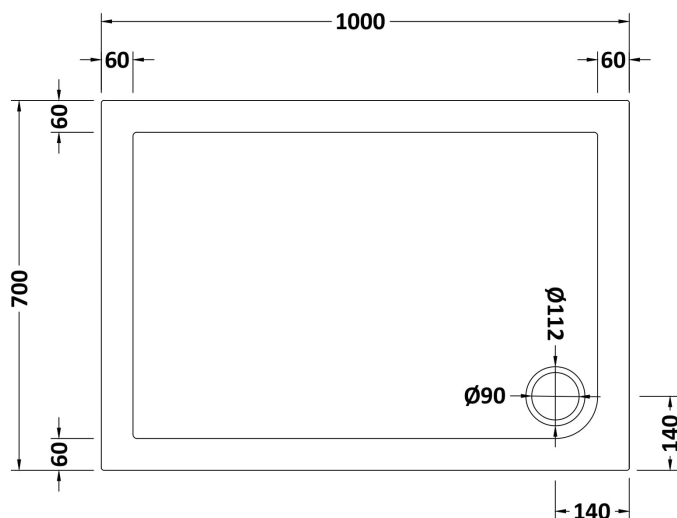

### Product Dimensions

Length (mm):	1000
Width (mm):	700
Height (mm):	40
Nett Weight (kg):	18.08

### Packaging Dimensions

Length (mm):	1040
Width (mm):	740
Height (mm):	80
Gross Weight (kg):	18.1

### Packaging Data

Box Colour:	Shrinkwrap & Polystyrene
Box Qty:	1
Label Size:	100 x 50
Label Colour:	White Label
Label Qty:	2

### Outer Box Dimensions (If Applicable)

Length (mm):	
Width (mm):	
Height (mm):	
Gross Weight (kg):	
Barcode:	5055369025398