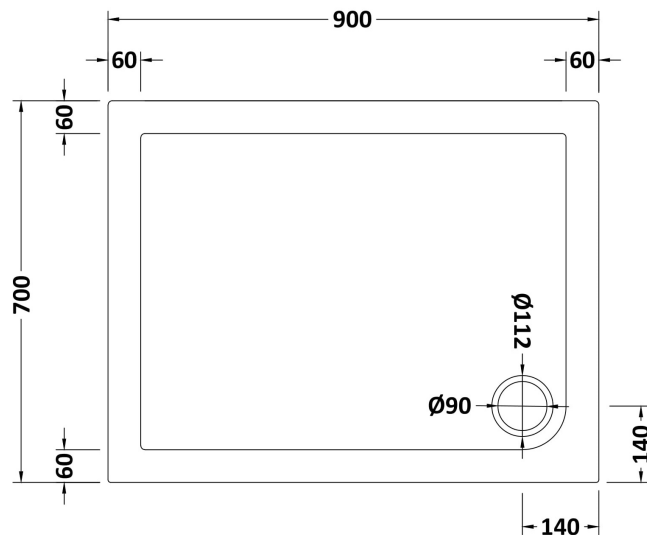

Sales Code: NTP007

Description: Rectangular Tray 900 X 700

Product Dimensions

Length (mm):	900
Width (mm):	700
Height (mm):	40
Nett Weight (kg):	16.38

Packaging Dimensions

Length (mm):	940
Width (mm):	740
Height (mm):	80
Gross Weight (kg):	16.4

Packaging Data

Box Colour:	Shrinkwrap & Polystyrene
Box Qty:	1
Label Size:	100 x 50
Label Colour:	White Label
Label Qty:	2

Outer Box Dimensions (If Applicable)

Length (mm):	
Width (mm):	
Height (mm):	
Gross Weight (kg):	
Barcode:	5055369045860

Product Details

Country of Origin:	United Kingdom
Fitting Instruction:	No
CE & UKCA:	Yes
Colour/Finish:	White
Product Material:	Acrylic Capped ABS Caco3 & Pu
Material Colour Reference:	European White
Radius:	0
Waste Required (mm):	90
Compatible with Leg Kit:	Yes