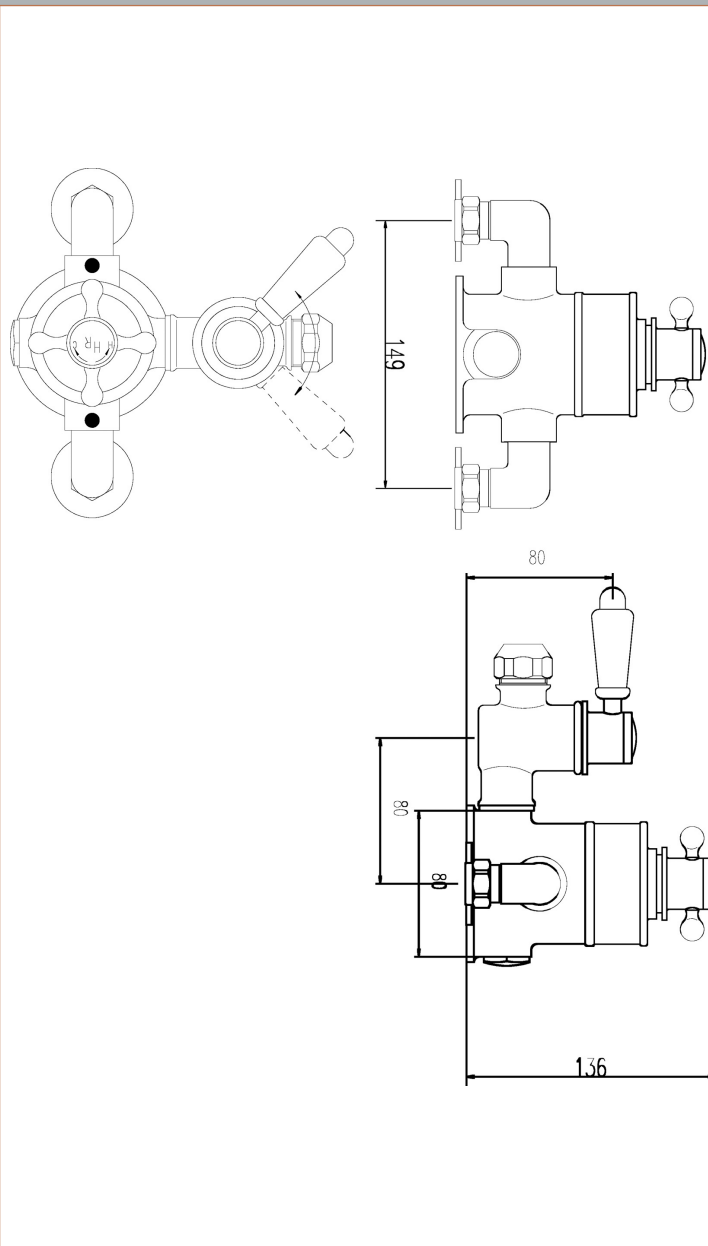

Sales Code: A3099E

Description: Traditional Twin Exposed Thermo Valve

Product Dimensions

Length (mm):	
Width (mm):	149
Height (mm):	160
Depth (mm):	136
Nett Weight (kg):	3.17

Packaging Dimensions

Length (mm):	245
Width (mm):	215
Height (mm):	170
Gross Weight (kg):	3.17

Packaging Data

Box Colour:	White Cardboard Box
Box Qty:	1
Label Size:	100 x 50
Label Colour:	White Label
Label Qty:	2

Outer Box Dimensions (If Applicable)

Length (mm):	
Width (mm):	455
Height (mm):	370
Depth (mm):	500
Gross Weight (kg):	25
Barcode:	5055146181552

Product Details

Country of Origin:	United Kingdom
Fitting Instruction:	No
Product Material:	Brass
Mount Type:	Wall, Surface
Outlet Elbow Supplied:	No
Easy Clean:	Not Applicable
Head Included:	No
Handset Included:	No
Body Jets Included:	No
No of Body Jets:	Not Applicable
Operating Pressure (bar):	0.1
Valve/Cartridge Type:	1/4 Turn Ceramic Disc
Flow Rates (L/min):	0.1 bar: 4.5 0.5 bar: 13 1 bar: 18.5 2 bar: 26 3 bar: 33
TMV2 Approved:	No Approval No: N/A
TMV3 Approved:	No Approval No: N/A
WRAS Approved:	No Approval No: N/A
Head Function:	Not Applicable
Handset Function:	Not Applicable
Body Jet Info:	Not Applicable
Pipe Size:	15 mm (1/2" Bsp)
Pipe Centres:	150 mm
Colour/Finish:	Chrome
Hose Included:	Not Applicable
No. of Outlets:	1