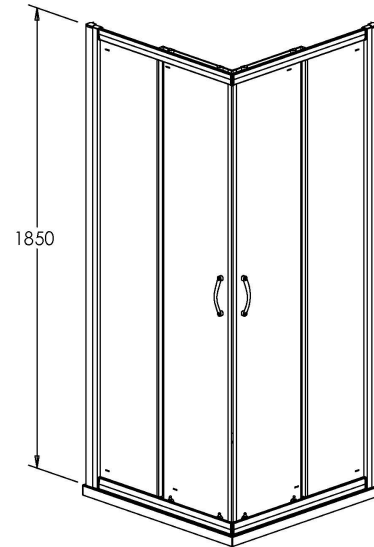

Sales Code: ERCE8080H5

Description: Ella 800X800 Corner Entry New Handle

Packaging Details

Barcode: 5056462624594

Sales Code: ERCE8080

Description: Ella 800X800 Corner Entry Enclosure 1850

Product Dimensions

Height (mm):	1850
Width (mm):	790
Depth (mm):	790
Nett Weight (kg):	38.5

Packaging Dimensions

Height (mm):	1910
Width (mm):	520
Length (mm):	65
Gross Weight (kg):	38.5

Packaging Data

Box Colour:	Brown Cardboard Box - Printed
Box Qty:	1
Label Size:	140 x 40
Label Colour:	Not Applicable
Label Qty:	0

Outer Box Dimensions (If Applicable)

Height (mm):	
Width (mm):	
Depth (mm):	
Length (mm):	
Gross Weight (kg):	
Barcode:	5055369078646

Product Details

Country of Origin:	China
Fitting Instruction:	No
CE & UKCA:	Yes
Profile Material:	Aluminium
Profile Finish:	Satin Chrome
Adjustments (mm):	770mm-790mm
Entry Width (mm):	395mm
Swing In Dim (mm):	N/A
Swing Out Dim (mm):	N/A
Radius (mm):	Not Applicable
Glass Thickness (mm):	5
Easy Fit:	Yes
Easy Clean:	No
Handle Style:	D Shape Handle
Handle Material:	Plastic
Enclosure Design:	Framed
Wheel Type:	Plastic, Dual, Quick Release
Support Bar Included:	Support Bar Not Included
Extras:	None

Sales Code: HAN1005AA

Description: Handles

Product Dimensions

Length (mm):	
Width (mm):	18
Height (mm):	156
Depth (mm):	70
Nett Weight (kg):	0.1

Packaging Dimensions

Height (mm):	55
Width (mm):	55
Depth (mm):	55
Gross Weight (kg):	0.1