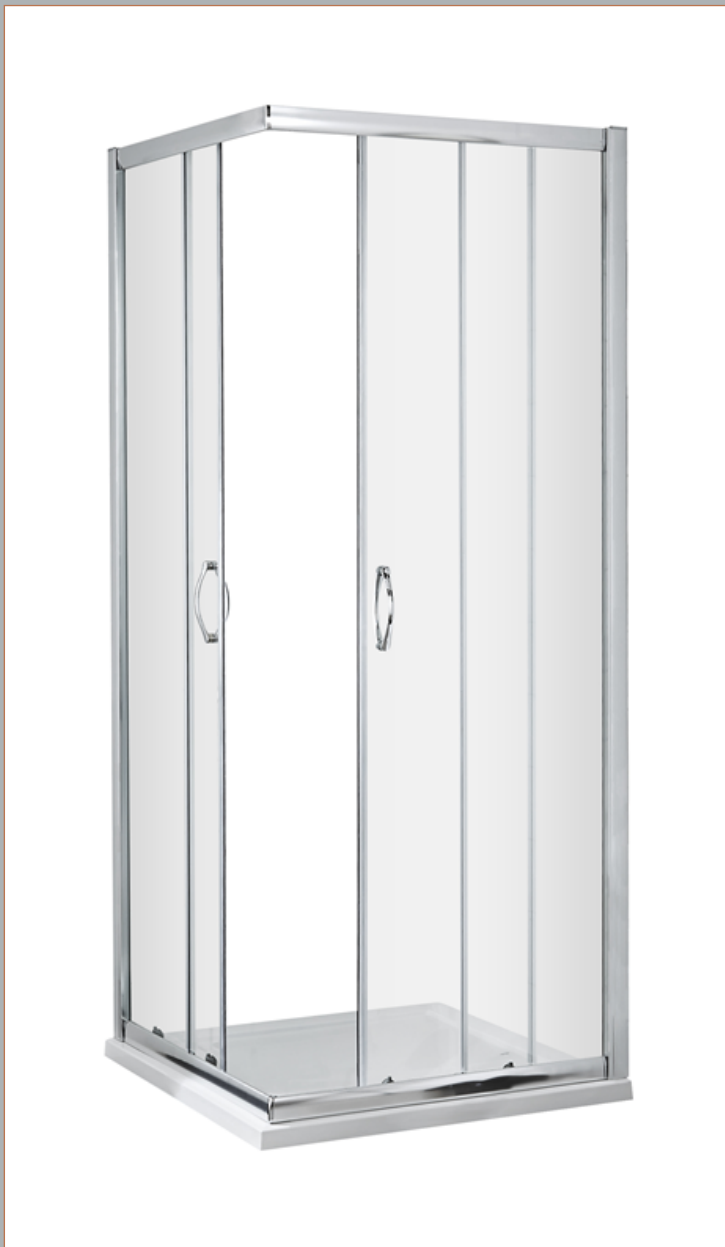

Sales Code: ERCE8080H5

Description: Ella 800X800 Corner Entry New Handle

Packaging Details

Barcode: 5056462624594

Sales Code: ERCE8080

Description: Ella 800X800 Corner Entry Enclosure 1850

Product Dimensions

Height (mm):	1850
Width (mm):	790
Depth (mm):	790
Nett Weight (kg):	38.5

Packaging Dimensions

Height (mm):	1910
Width (mm):	520
Length (mm):	65
Gross Weight (kg):	38.5

Packaging Data

Box Colour:	Brown Cardboard Box - Printed
Box Qty:	1
Label Size:	140 x 40
Label Colour:	Not Applicable
Label Qty:	0

Outer Box Dimensions (If Applicable)

Height (mm):	
Width (mm):	
Depth (mm):	
Length (mm):	
Gross Weight (kg):	
Barcode:	5055369078646

Product Details

Country of Origin:	China
Fitting Instruction:	No
CE & UKCA:	Yes
Profile Material:	Aluminium
Profile Finish:	Satin Chrome
Adjustments (mm):	770mm-790mm
Entry Width (mm):	395mm
Swing In Dim (mm):	N/A
Swing Out Dim (mm):	N/A
Radius (mm):	Not Applicable
Glass Thickness (mm):	5
Easy Fit:	Yes
Easy Clean:	No
Handle Style:	D Shape Handle
Handle Material:	Plastic
Enclosure Design:	Framed
Wheel Type:	Plastic, Dual, Quick Release
Support Bar Included:	Support Bar Not Included
Extras:	None

Sales Code: HAN1005AA

Description: Handles

Product Dimensions

Length (mm):	
Width (mm):	18
Height (mm):	156
Depth (mm):	70
Nett Weight (kg):	0.1

Packaging Dimensions

Height (mm):	55
Width (mm):	55
Depth (mm):	55
Gross Weight (kg):	0.1