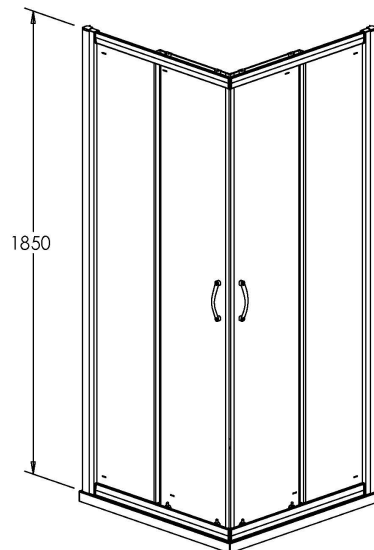

Sales Code: ERCE8080H5

Description: Ella 800X800 Corner Entry New Handle

Packaging Details

Barcode: 5056462624594

Sales Code: ERCE8080

Description: Ella 800X800 Corner Entry Enclosure 1850

Product Dimensions

Height (mm):	1850
Width (mm):	790
Depth (mm):	790
Nett Weight (kg):	38.5

Packaging Dimensions

Height (mm):	1910
Width (mm):	520
Length (mm):	65
Gross Weight (kg):	38.5

Packaging Data

Box Colour:	Brown Cardboard Box - Printed
Box Qty:	1
Label Size:	140 x 40
Label Colour:	Not Applicable
Label Qty:	0

Outer Box Dimensions (If Applicable)

Height (mm):	
Width (mm):	
Depth (mm):	
Length (mm):	
Gross Weight (kg):	
Barcode:	5055369078646

Product Details

Country of Origin:	China
Fitting Instruction:	No
CE & UKCA:	Yes
Profile Material:	Aluminium
Profile Finish:	Satin Chrome
Adjustments (mm):	770mm-790mm
Entry Width (mm):	395mm
Swing In Dim (mm):	N/A
Swing Out Dim (mm):	N/A
Radius (mm):	Not Applicable
Glass Thickness (mm):	5
Easy Fit:	Yes
Easy Clean:	No
Handle Style:	D Shape Handle
Handle Material:	Plastic
Enclosure Design:	Framed
Wheel Type:	Plastic, Dual, Quick Release
Support Bar Included:	Support Bar Not Included
Extras:	None

Sales Code: HAN1005AA

Description: Handles

Product Dimensions

Length (mm):	
Width (mm):	18
Height (mm):	156
Depth (mm):	70
Nett Weight (kg):	0.1

Packaging Dimensions

Height (mm):	55
Width (mm):	55
Depth (mm):	55
Gross Weight (kg):	0.1