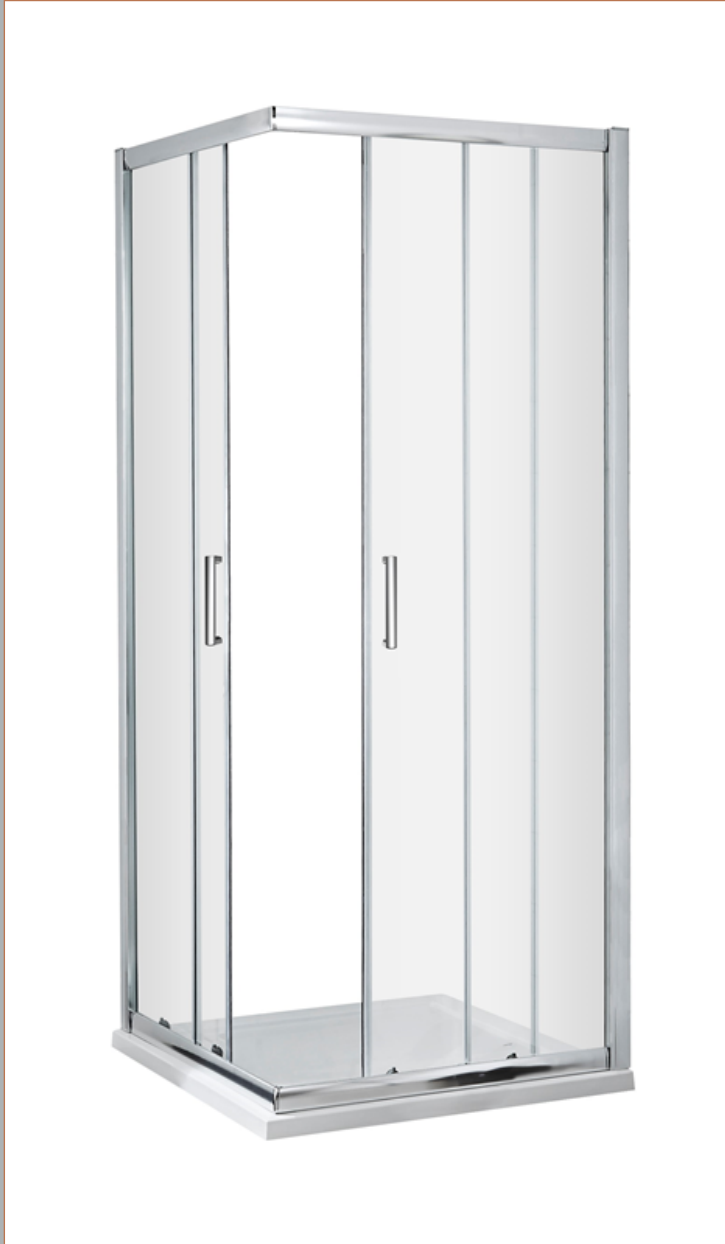

Sales Code: ERCE8080H5

Description: Ella 800X800 Corner Entry New Handle

Packaging Details

Barcode: 5056462624594

Sales Code: ERCE8080

Description: Ella 800X800 Corner Entry Enclosure 1850

Product Dimensions

Height (mm):	1850
Width (mm):	790
Depth (mm):	790
Nett Weight (kg):	38.5

Packaging Dimensions

Height (mm):	1910
Width (mm):	520
Length (mm):	65
Gross Weight (kg):	38.5

Packaging Data

Box Colour:	Brown Cardboard Box - Printed
Box Qty:	1
Label Size:	140 x 40
Label Colour:	Not Applicable
Label Qty:	0

Outer Box Dimensions (If Applicable)

Height (mm):	
Width (mm):	
Depth (mm):	
Length (mm):	
Gross Weight (kg):	
Barcode:	5055369078646

Product Details

Country of Origin:	China
Fitting Instruction:	No
CE & UKCA:	Yes
Profile Material:	Aluminium
Profile Finish:	Satin Chrome
Adjustments (mm):	770mm-790mm
Entry Width (mm):	395mm
Swing In Dim (mm):	N/A
Swing Out Dim (mm):	N/A
Radius (mm):	Not Applicable
Glass Thickness (mm):	5
Easy Fit:	Yes
Easy Clean:	No
Handle Style:	D Shape Handle
Handle Material:	Plastic
Enclosure Design:	Framed
Wheel Type:	Plastic, Dual, Quick Release
Support Bar Included:	Support Bar Not Included
Extras:	None

Sales Code: HAN1005AA

Description: Handles

Product Dimensions

Length (mm):	
Width (mm):	18
Height (mm):	156
Depth (mm):	70
Nett Weight (kg):	0.1

Packaging Dimensions

Height (mm):	55
Width (mm):	55
Depth (mm):	55
Gross Weight (kg):	0.1