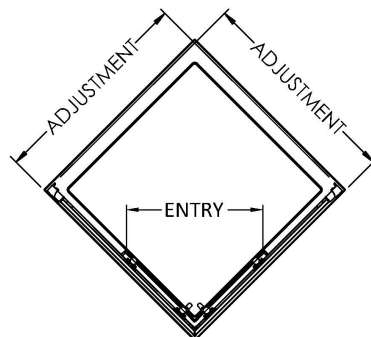

Sales Code: ERCE8080H5

Description: Ella 800X800 Corner Entry New Handle

Packaging Details

Barcode: 5056462624594

Sales Code: ERCE8080

Description: Ella 800X800 Corner Entry Enclosure 1850

Product Dimensions

Height (mm):	1850
Width (mm):	790
Depth (mm):	790
Nett Weight (kg):	38.5

Packaging Dimensions

Height (mm):	1910
Width (mm):	520
Length (mm):	65
Gross Weight (kg):	38.5

Packaging Data

Box Colour:	Brown Cardboard Box - Printed
Box Qty:	1
Label Size:	140 x 40
Label Colour:	Not Applicable
Label Qty:	0

Outer Box Dimensions (If Applicable)

Height (mm):	
Width (mm):	
Depth (mm):	
Length (mm):	
Gross Weight (kg):	
Barcode:	5055369078646

Product Details

Country of Origin:	China
Fitting Instruction:	No
CE & UKCA:	Yes
Profile Material:	Aluminium
Profile Finish:	Satin Chrome
Adjustments (mm):	770mm-790mm
Entry Width (mm):	395mm
Swing In Dim (mm):	N/A
Swing Out Dim (mm):	N/A
Radius (mm):	Not Applicable
Glass Thickness (mm):	5
Easy Fit:	Yes
Easy Clean:	No
Handle Style:	D Shape Handle
Handle Material:	Plastic
Enclosure Design:	Framed
Wheel Type:	Plastic, Dual, Quick Release
Support Bar Included:	Support Bar Not Included
Extras:	None

Sales Code: HAN1005AA

Description: Handles

Product Dimensions

Length (mm):	
Width (mm):	18
Height (mm):	156
Depth (mm):	70
Nett Weight (kg):	0.1

Packaging Dimensions

Height (mm):	55
Width (mm):	55
Depth (mm):	55
Gross Weight (kg):	0.1