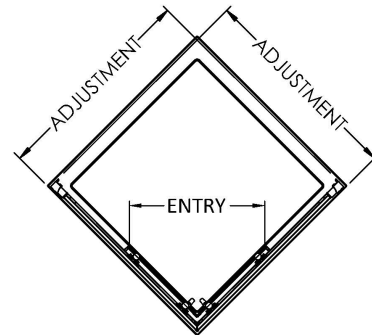

Sales Code: ERCE8080H5

Description: Ella 800X800 Corner Entry New Handle

Packaging Details

Barcode: 5056462624594

Sales Code: ERCE8080

Description: Ella 800X800 Corner Entry Enclosure 1850

Product Dimensions

Height (mm):	1850
Width (mm):	790
Depth (mm):	790
Nett Weight (kg):	38.5

Packaging Dimensions

Height (mm):	1910
Width (mm):	520
Length (mm):	65
Gross Weight (kg):	38.5

Packaging Data

Box Colour:	Brown Cardboard Box - Printed
Box Qty:	1
Label Size:	140 x 40
Label Colour:	Not Applicable
Label Qty:	0

Outer Box Dimensions (If Applicable)

Height (mm):	
Width (mm):	
Depth (mm):	
Length (mm):	
Gross Weight (kg):	
Barcode:	5055369078646

Product Details

Country of Origin:	China
Fitting Instruction:	No
CE & UKCA:	Yes
Profile Material:	Aluminium
Profile Finish:	Satin Chrome
Adjustments (mm):	770mm-790mm
Entry Width (mm):	395mm
Swing In Dim (mm):	N/A
Swing Out Dim (mm):	N/A
Radius (mm):	Not Applicable
Glass Thickness (mm):	5
Easy Fit:	Yes
Easy Clean:	No
Handle Style:	D Shape Handle
Handle Material:	Plastic
Enclosure Design:	Framed
Wheel Type:	Plastic, Dual, Quick Release
Support Bar Included:	Support Bar Not Included
Extras:	None

Sales Code: HAN1005AA

Description: Handles

Product Dimensions

Length (mm):	
Width (mm):	18
Height (mm):	156
Depth (mm):	70
Nett Weight (kg):	0.1

Packaging Dimensions

Height (mm):	55
Width (mm):	55
Depth (mm):	55
Gross Weight (kg):	0.1