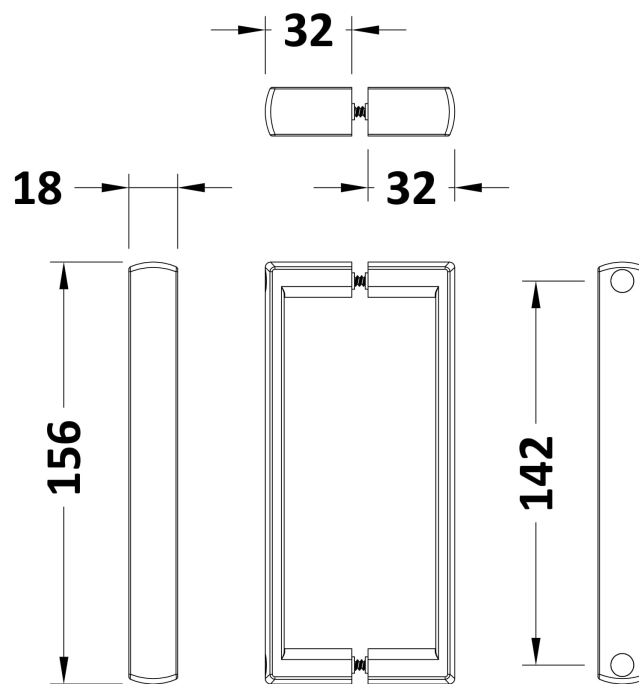

Height (mm):	1850
Width (mm):	790
Depth (mm):	790
Nett Weight (kg):	38.5

Packaging Dimensions

Height (mm):	1910
Width (mm):	520
Length (mm):	65
Gross Weight (kg):	38.5

Packaging Data

Box Colour:	Brown Cardboard Box - Printed
Box Qty:	1
Label Size:	140 x 40
Label Colour:	Not Applicable
Label Qty:	0

Outer Box Dimensions (If Applicable)

Height (mm):	
Width (mm):	
Depth (mm):	
Length (mm):	
Gross Weight (kg):	
Barcode:	5055369078646

Product Details

Country of Origin:	China
Fitting Instruction:	No
CE & UKCA:	Yes
Profile Material:	Aluminium
Profile Finish:	Satin Chrome
Adjustments (mm):	770mm-790mm
Entry Width (mm):	395mm
Swing In Dim (mm):	N/A
Swing Out Dim (mm):	N/A
Radius (mm):	Not Applicable
Glass Thickness (mm):	5
Easy Fit:	Yes
Easy Clean:	No
Handle Style:	D Shape Handle
Handle Material:	Plastic
Enclosure Design:	Framed
Wheel Type:	Plastic, Dual, Quick Release
Support Bar Included:	Support Bar Not Included
Extras:	None

Sales Code: HAN1005AA

Description: Handles

Product Dimensions

Length (mm):	
Width (mm):	18
Height (mm):	156
Depth (mm):	70
Nett Weight (kg):	0.1

Packaging Dimensions

Height (mm):	55
Width (mm):	55
Depth (mm):	55
Gross Weight (kg):	0.1

Packaging Data

Box Colour:	
Box Qty:	
Label Size:	x
Label Colour:	
Label Qty:	

Outer Box Dimensions (If Applicable)

Height (mm):	
Width (mm):	
Length (mm):	
Depth (mm):	
Gross Weight (kg):	
Barcode:	5056462617879