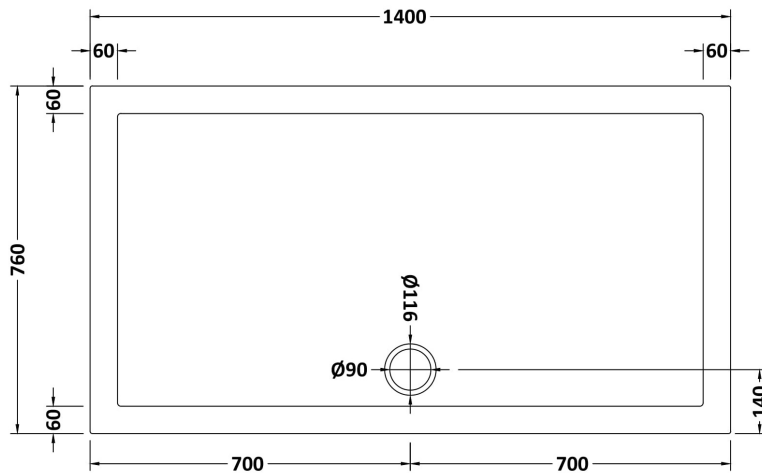

Sales Code: NTP032

Description: Rectangular Tray 1400 X 760

Product Dimensions

Length (mm):	1400
Width (mm):	760
Height (mm):	40
Nett Weight (kg):	27.78

Packaging Dimensions

Length (mm):	1440
Width (mm):	800
Height (mm):	80
Gross Weight (kg):	27.8

Packaging Data

Box Colour:	Shrinkwrap & Polystyrene
Box Qty:	1
Label Size:	100 x 50
Label Colour:	White Label
Label Qty:	2

Outer Box Dimensions (If Applicable)

Length (mm):	
Width (mm):	
Height (mm):	
Gross Weight (kg):	
Barcode:	5055275869123

Product Details

Country of Origin:	United Kingdom
Fitting Instruction:	No
CE & UKCA:	Yes
Colour/Finish:	White
Product Material:	Acrylic Capped ABS Caco3 & Pu
Material Colour Reference:	European White
Radius:	0
Waste Required (mm):	90
Compatible with Leg Kit:	Yes