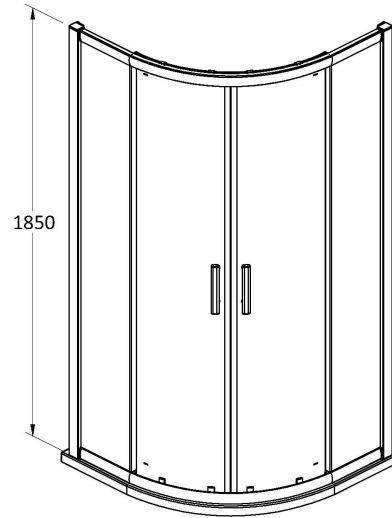

Sales Code: AQU8H3

Description: Pacific Quadrant 800mm New Handle

Packaging Details

Barcode: 5056462623320