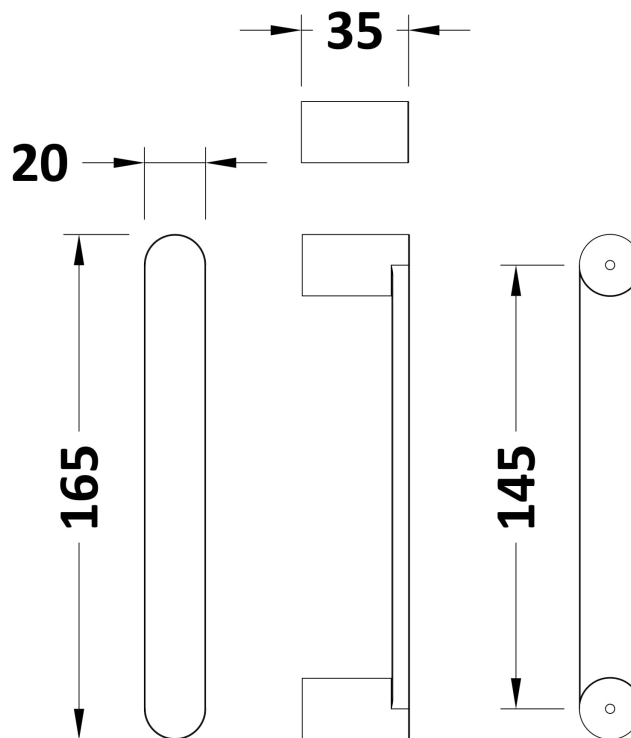

### Product Dimensions

Height (mm):	1850
Width (mm):	780
Depth (mm):	780
Nett Weight (kg):	39

### Outer Box Dimensions (If Applicable)

Height (mm):	
Width (mm):	
Depth (mm):	
Length (mm):	
Gross Weight (kg):	
Barcode:	5055369080052

### Product Details

Country of Origin:	China
Fitting Instruction:	No
CE & UKCA:	Yes
Profile Material:	Aluminium
Profile Finish:	Polished Chrome
Adjustments (mm):	760mm - 780mm
Entry Width (mm):	390mm
Swing In Dim (mm):	N/A
Swing Out Dim (mm):	N/A
Radius (mm):	538 mm
Glass Thickness (mm):	6
Easy Fit:	Yes
Easy Clean:	No
Handle Style:	Square T Shape Handle
Handle Material:	Metal
Enclosure Design:	Framed
Wheel Type:	Dual, Quick Release
Support Bar Included:	Support Bar Not Included
Extras:	None

**Sales Code:** HAN1203AA

**Description:** Single Handle Chrome

**Product Dimensions**

Length (mm):	
Width (mm):	20
Height (mm):	165
Depth (mm):	76
Nett Weight (kg):	0.13

**Packaging Dimensions**

Height (mm):	200
Width (mm):	30
Depth (mm):	74
Gross Weight (kg):	0.13