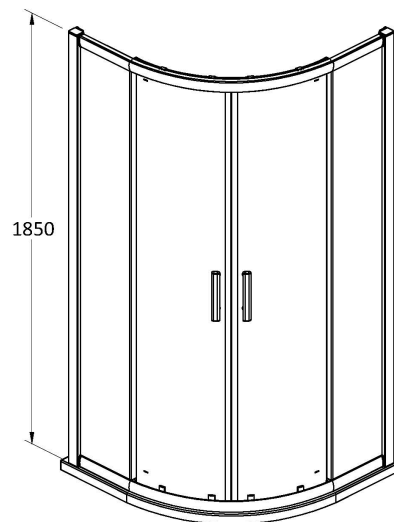

### Product Dimensions

Height (mm):	1850
Width (mm):	780
Depth (mm):	780
Nett Weight (kg):	39

### Packaging Dimensions

Height (mm):	1900
Width (mm):	430
Length (mm):	150
Gross Weight (kg):	39

### Product Details

Country of Origin:	China
Fitting Instruction:	No
CE & UKCA:	Yes
Profile Material:	Aluminium
Profile Finish:	Polished Chrome
Adjustments (mm):	760mm - 780mm
Entry Width (mm):	390mm
Swing In Dim (mm):	N/A
Swing Out Dim (mm):	N/A
Radius (mm):	538 mm
Glass Thickness (mm):	6
Easy Fit:	Yes
Easy Clean:	No
Handle Style:	Square T Shape Handle
Handle Material:	Metal
Enclosure Design:	Framed
Wheel Type:	Dual, Quick Release
Support Bar Included:	Support Bar Not Included
Extras:	None

**Sales Code:** HAN1203AA

**Description:** Single Handle Chrome

**Product Dimensions**

Length (mm):	
Width (mm):	20
Height (mm):	165
Depth (mm):	76
Nett Weight (kg):	0.13

**Packaging Dimensions**

Height (mm):	200
Width (mm):	30
Depth (mm):	74
Gross Weight (kg):	0.13