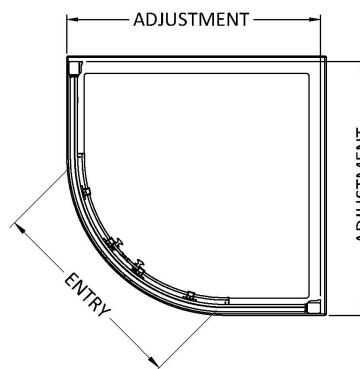

### Product Dimensions

Height (mm):	1850
Width (mm):	780
Depth (mm):	780
Nett Weight (kg):	39

### Packaging Dimensions

Height (mm):	1900
Width (mm):	430
Length (mm):	150
Gross Weight (kg):	39

### Product Details

Country of Origin:	China
Fitting Instruction:	No
CE & UKCA:	Yes
Profile Material:	Aluminium
Profile Finish:	Polished Chrome
Adjustments (mm):	760mm - 780mm
Entry Width (mm):	390mm
Swing In Dim (mm):	N/A
Swing Out Dim (mm):	N/A
Radius (mm):	538 mm
Glass Thickness (mm):	6
Easy Fit:	Yes
Easy Clean:	No
Handle Style:	Square T Shape Handle
Handle Material:	Metal
Enclosure Design:	Framed
Wheel Type:	Dual, Quick Release
Support Bar Included:	Support Bar Not Included
Extras:	None

**Sales Code:** HAN1203AA

**Description:** Single Handle Chrome

**Product Dimensions**

Length (mm):	
Width (mm):	20
Height (mm):	165
Depth (mm):	76
Nett Weight (kg):	0.13

**Packaging Dimensions**

Height (mm):	200
Width (mm):	30
Depth (mm):	74
Gross Weight (kg):	0.13