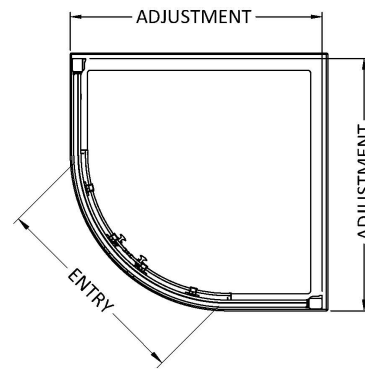

Sales Code: AQU8H3

Description: Pacific Quadrant 800mm New Handle

Packaging Details

Barcode: 5056462623320