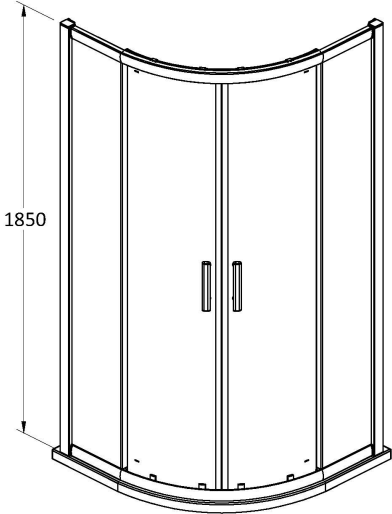

Sales Code: AQU9H3

Description: Pacific Quadrant 900mm New Handle

Packaging Details

Barcode: 5056462623337