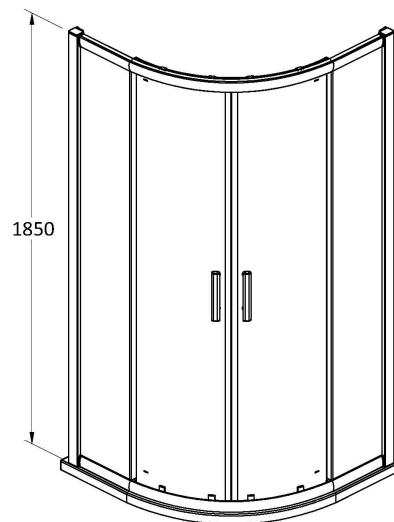

### Product Dimensions

Height (mm):	1850
Width (mm):	880
Depth (mm):	880
Nett Weight (kg):	44.8

### Packaging Dimensions

Height (mm):	1910
Width (mm):	430
Length (mm):	150
Gross Weight (kg):	44.8

### Product Dimensions

Length (mm):	
Width (mm):	20
Height (mm):	165
Depth (mm):	76
Nett Weight (kg):	0.13

### Packaging Dimensions

Height (mm):	200
Width (mm):	30
Depth (mm):	74
Gross Weight (kg):	0.13