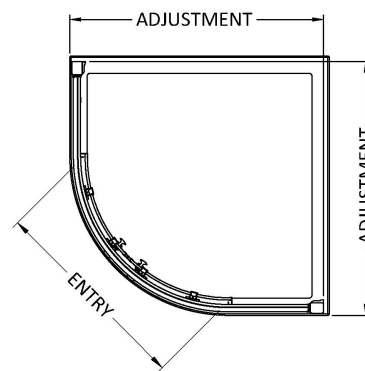

### Product Dimensions

Height (mm):	1850
Width (mm):	880
Depth (mm):	880
Nett Weight (kg):	44.8

### Packaging Dimensions

Height (mm):	1910
Width (mm):	430
Length (mm):	150
Gross Weight (kg):	44.8

### Outer Box Dimensions (If Applicable)

Height (mm):	
Width (mm):	
Depth (mm):	
Length (mm):	
Gross Weight (kg):	
Barcode:	5055369080069

### Product Dimensions

Length (mm):	
Width (mm):	20
Height (mm):	165
Depth (mm):	76
Nett Weight (kg):	0.13