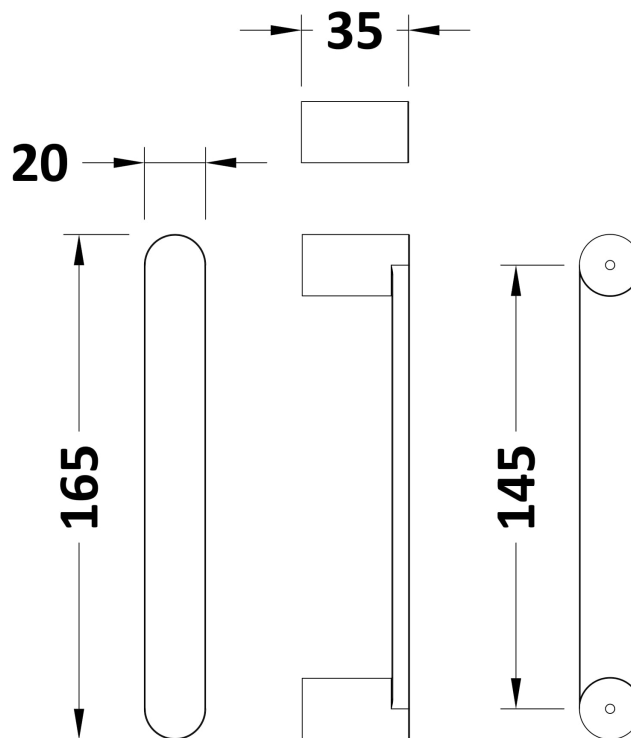

### Product Dimensions

Height (mm):	1850
Width (mm):	880
Depth (mm):	880
Nett Weight (kg):	44.8

### Outer Box Dimensions (If Applicable)

Height (mm):	
Width (mm):	
Depth (mm):	
Length (mm):	
Gross Weight (kg):	
Barcode:	5055369080069

### Product Details

Country of Origin:	China
Fitting Instruction:	No
CE & UKCA:	Yes
Profile Material:	Aluminium
Profile Finish:	Polished Chrome
Adjustments (mm):	860mm - 880mm
Entry Width (mm):	520mm
Swing In Dim (mm):	N/A
Swing Out Dim (mm):	N/A
Radius (mm):	538 mm
Glass Thickness (mm):	6
Easy Fit:	Yes
Easy Clean:	No
Handle Style:	Square T Shape Handle
Handle Material:	Metal
Enclosure Design:	Framed
Wheel Type:	Dual, Quick Release
Support Bar Included:	Support Bar Not Included
Extras:	None

### Product Dimensions

Length (mm):	
Width (mm):	20
Height (mm):	165
Depth (mm):	76
Nett Weight (kg):	0.13