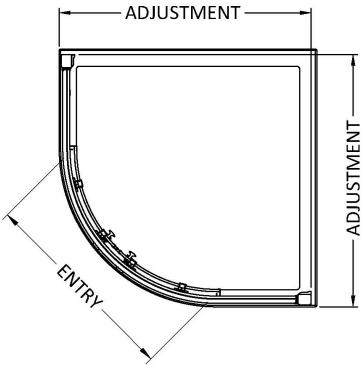

Sales Code: AQU9H3

Description: Pacific Quadrant 900mm New Handle

Packaging Details

Barcode: 5056462623337