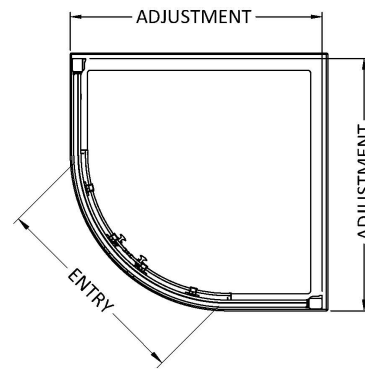

Sales Code: AQU10H3

Description: Pacific Quadrant 1000mm New Handle

Packaging Details

Barcode: 5056462623344

Sales Code: AQU10

Description: Pacific Quadrant Enclosure 1000X1000mm

Product Dimensions

Height (mm):	1850
Width (mm):	980
Depth (mm):	980
Nett Weight (kg):	49.5

Packaging Dimensions

Height (mm):	1910
Width (mm):	540
Length (mm):	150
Gross Weight (kg):	49.5

Packaging Data

Box Colour:	Brown Cardboard Box - Printed
Box Qty:	1
Label Size:	100 x 50
Label Colour:	Not Applicable
Label Qty:	0

Outer Box Dimensions (If Applicable)

Height (mm):	
Width (mm):	
Depth (mm):	
Length (mm):	
Gross Weight (kg):	
Barcode:	5055369080076

Product Details

Country of Origin:	China
Fitting Instruction:	No
CE & UKCA:	Yes
Profile Material:	Aluminium
Profile Finish:	Polished Chrome
Adjustments (mm):	960mm - 980mm
Entry Width (mm):	520mm
Swing In Dim (mm):	N/A
Swing Out Dim (mm):	N/A
Radius (mm):	538 mm
Glass Thickness (mm):	6
Easy Fit:	Yes
Easy Clean:	No
Handle Style:	Square T Shape Handle
Handle Material:	Metal
Enclosure Design:	Framed
Wheel Type:	Dual, Quick Release
Support Bar Included:	Support Bar Not Included
Extras:	None

Sales Code: HAN1203AA

Description: Single Handle Chrome

Product Dimensions

Length (mm):	
Width (mm):	20
Height (mm):	165
Depth (mm):	76
Nett Weight (kg):	0.13

Packaging Dimensions

Height (mm):	200
Width (mm):	30
Depth (mm):	74
Gross Weight (kg):	0.13