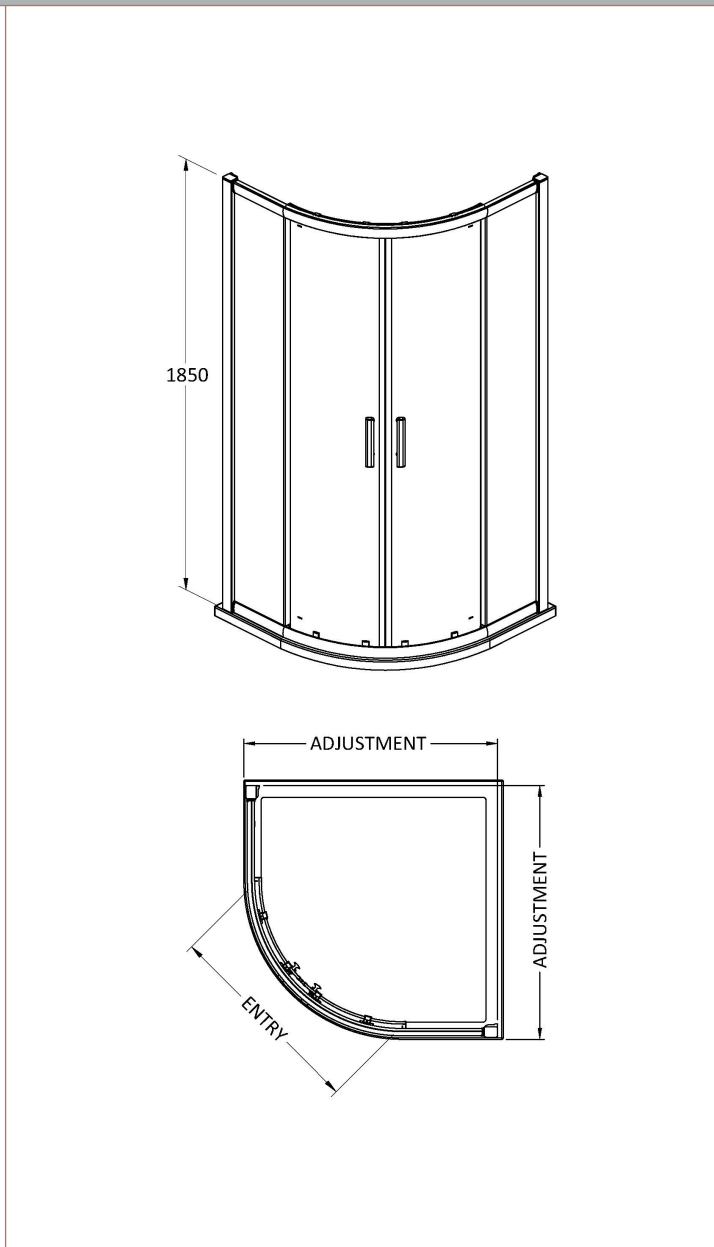

Sales Code: AQU10H3

Description: Pacific Quadrant 1000mm New Handle

Packaging Details

Barcode: 5056462623344

Sales Code: AQU10

Description: Pacific Quadrant Enclosure 1000X1000mm

Product Dimensions

Height (mm):	1850
Width (mm):	980
Depth (mm):	980
Nett Weight (kg):	49.5

Packaging Dimensions

Height (mm):	1910
Width (mm):	540
Length (mm):	150
Gross Weight (kg):	49.5

Packaging Data

Box Colour:	Brown Cardboard Box - Printed
Box Qty:	1
Label Size:	100 x 50
Label Colour:	Not Applicable
Label Qty:	0

Outer Box Dimensions (If Applicable)

Height (mm):	
Width (mm):	
Depth (mm):	
Length (mm):	
Gross Weight (kg):	
Barcode:	5055369080076

Product Details

Country of Origin:	China
Fitting Instruction:	No
CE & UKCA:	Yes
Profile Material:	Aluminium
Profile Finish:	Polished Chrome
Adjustments (mm):	960mm - 980mm
Entry Width (mm):	520mm
Swing In Dim (mm):	N/A
Swing Out Dim (mm):	N/A
Radius (mm):	538 mm
Glass Thickness (mm):	6
Easy Fit:	Yes
Easy Clean:	No
Handle Style:	Square T Shape Handle
Handle Material:	Metal
Enclosure Design:	Framed
Wheel Type:	Dual, Quick Release
Support Bar Included:	Support Bar Not Included
Extras:	None

Sales Code: HAN1203AA

Description: Single Handle Chrome

Product Dimensions

Length (mm):	
Width (mm):	20
Height (mm):	165
Depth (mm):	76
Nett Weight (kg):	0.13

Packaging Dimensions

Height (mm):	200
Width (mm):	30
Depth (mm):	74
Gross Weight (kg):	0.13