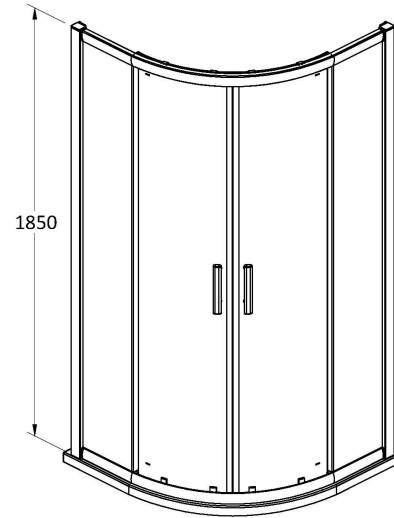

Sales Code: AQU10H3

Description: Pacific Quadrant 1000mm New Handle

Packaging Details

Barcode: 5056462623344

Sales Code: AQU10

Description: Pacific Quadrant Enclosure 1000X1000mm

Product Dimensions

Height (mm):	1850
Width (mm):	980
Depth (mm):	980
Nett Weight (kg):	49.5

Packaging Dimensions

Height (mm):	1910
Width (mm):	540
Length (mm):	150
Gross Weight (kg):	49.5

Packaging Data

Box Colour:	Brown Cardboard Box - Printed
Box Qty:	1
Label Size:	100 x 50
Label Colour:	Not Applicable
Label Qty:	0

Outer Box Dimensions (If Applicable)

Height (mm):	
Width (mm):	
Depth (mm):	
Length (mm):	
Gross Weight (kg):	
Barcode:	5055369080076

Product Details

Country of Origin:	China
Fitting Instruction:	No
CE & UKCA:	Yes
Profile Material:	Aluminium
Profile Finish:	Polished Chrome
Adjustments (mm):	960mm - 980mm
Entry Width (mm):	520mm
Swing In Dim (mm):	N/A
Swing Out Dim (mm):	N/A
Radius (mm):	538 mm
Glass Thickness (mm):	6
Easy Fit:	Yes
Easy Clean:	No
Handle Style:	Square T Shape Handle
Handle Material:	Metal
Enclosure Design:	Framed
Wheel Type:	Dual, Quick Release
Support Bar Included:	Support Bar Not Included
Extras:	None

Sales Code: HAN1203AA

Description: Single Handle Chrome

Product Dimensions

Length (mm):	
Width (mm):	20
Height (mm):	165
Depth (mm):	76
Nett Weight (kg):	0.13

Packaging Dimensions

Height (mm):	200
Width (mm):	30
Depth (mm):	74
Gross Weight (kg):	0.13