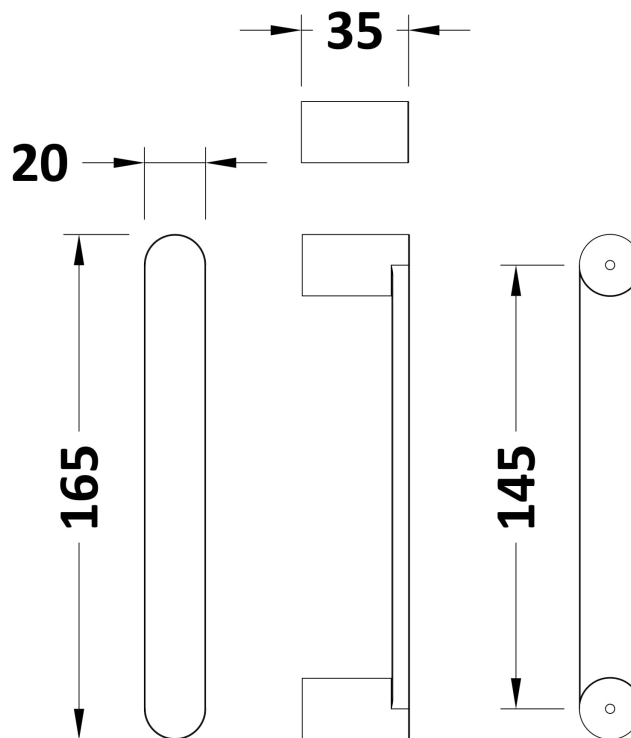

Packaging Dimensions

Height (mm):	1910
Width (mm):	540
Length (mm):	150
Gross Weight (kg):	49.5

Packaging Data

Box Colour:	Brown Cardboard Box - Printed
Box Qty:	1
Label Size:	100 x 50
Label Colour:	Not Applicable
Label Qty:	0

Outer Box Dimensions (If Applicable)

Height (mm):	
Width (mm):	
Depth (mm):	
Length (mm):	
Gross Weight (kg):	
Barcode:	5055369080076

Product Details

Country of Origin:	China
Fitting Instruction:	No
CE & UKCA:	Yes
Profile Material:	Aluminium
Profile Finish:	Polished Chrome
Adjustments (mm):	960mm - 980mm
Entry Width (mm):	520mm
Swing In Dim (mm):	N/A
Swing Out Dim (mm):	N/A
Radius (mm):	538 mm
Glass Thickness (mm):	6
Easy Fit:	Yes
Easy Clean:	No
Handle Style:	Square T Shape Handle
Handle Material:	Metal
Enclosure Design:	Framed
Wheel Type:	Dual, Quick Release
Support Bar Included:	Support Bar Not Included
Extras:	None

Sales Code: HAN1203AA

Description: Single Handle Chrome

Product Dimensions

Length (mm):	
Width (mm):	20
Height (mm):	165
Depth (mm):	76
Nett Weight (kg):	0.13

Packaging Dimensions

Height (mm):	200
Width (mm):	30
Depth (mm):	74
Gross Weight (kg):	0.13

Packaging Data

Box Colour:	
Box Qty:	
Label Size:	x
Label Colour:	
Label Qty:	

Outer Box Dimensions (If Applicable)

Height (mm):	
Width (mm):	
Length (mm):	
Depth (mm):	
Gross Weight (kg):	
Barcode:	5056462617886