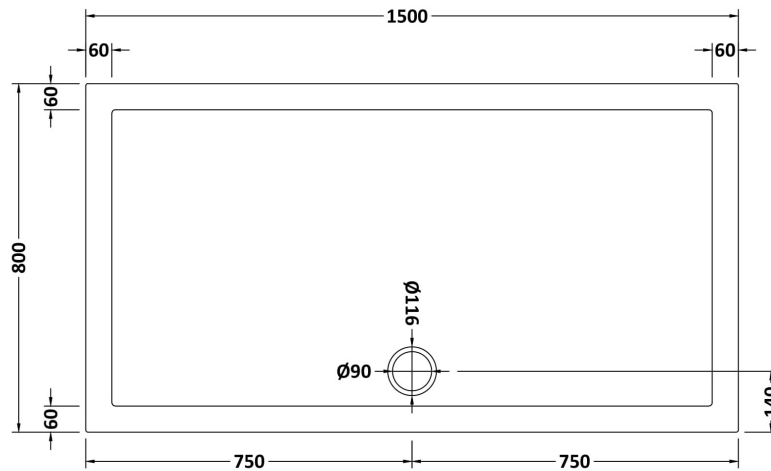

### Product Dimensions

Length (mm):	1500
Width (mm):	800
Height (mm):	40
Nett Weight (kg):	29.28

### Packaging Dimensions

Length (mm):	1540
Width (mm):	840
Height (mm):	80
Gross Weight (kg):	29.3

### Packaging Data

Box Colour:	Shrinkwrap & Polystyrene
Box Qty:	1
Label Size:	100 x 50
Label Colour:	White Label
Label Qty:	2

### Outer Box Dimensions (If Applicable)

Length (mm):	
Width (mm):	
Height (mm):	
Gross Weight (kg):	
Barcode:	5055275869178