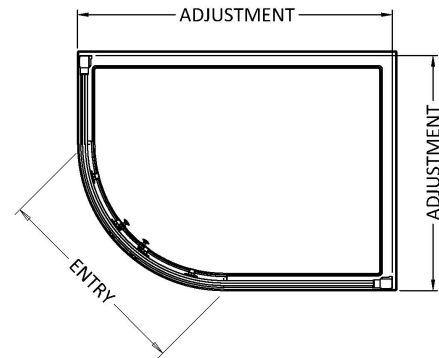

Sales Code: AQU128H3

Description: Pacific Offset Quad 1200X800 New Handle

Packaging Details

Barcode: 5056462623382

Sales Code: AQU128

Description: Pacific Off/Set Quad Enclosure 1200X800

Product Dimensions

Height (mm):	1850
Width (mm):	1180
Depth (mm):	780
Nett Weight (kg):	50.9

Packaging Dimensions

Height (mm):	1910
Width (mm):	675
Length (mm):	155
Gross Weight (kg):	50.9

Packaging Data

Box Colour:	Brown Cardboard Box - Printed
Box Qty:	1
Label Size:	100 x 50
Label Colour:	Not Applicable
Label Qty:	0

Outer Box Dimensions (If Applicable)

Height (mm):	
Width (mm):	
Depth (mm):	
Length (mm):	
Gross Weight (kg):	
Barcode:	5055369080120

Product Details

Country of Origin:	China
Fitting Instruction:	No
CE & UKCA:	Yes
Profile Material:	Aluminium
Profile Finish:	Polished Chrome
Adjustments (mm):	1160mm - 1180mm / 760mm - 780M
Entry Width (mm):	455mm
Swing In Dim (mm):	N/A
Swing Out Dim (mm):	N/A
Radius (mm):	538 mm
Glass Thickness (mm):	6
Easy Fit:	Yes
Easy Clean:	No
Handle Style:	Square T Shape Handle
Handle Material:	Metal
Enclosure Design:	Framed
Wheel Type:	Dual, Quick Release
Support Bar Included:	Support Bar Not Included
Extras:	None

Sales Code: HAN1203AA

Description: Single Handle Chrome

Product Dimensions

Length (mm):	
Width (mm):	20
Height (mm):	165
Depth (mm):	76
Nett Weight (kg):	0.13

Packaging Dimensions

Height (mm):	200
Width (mm):	30
Depth (mm):	74
Gross Weight (kg):	0.13