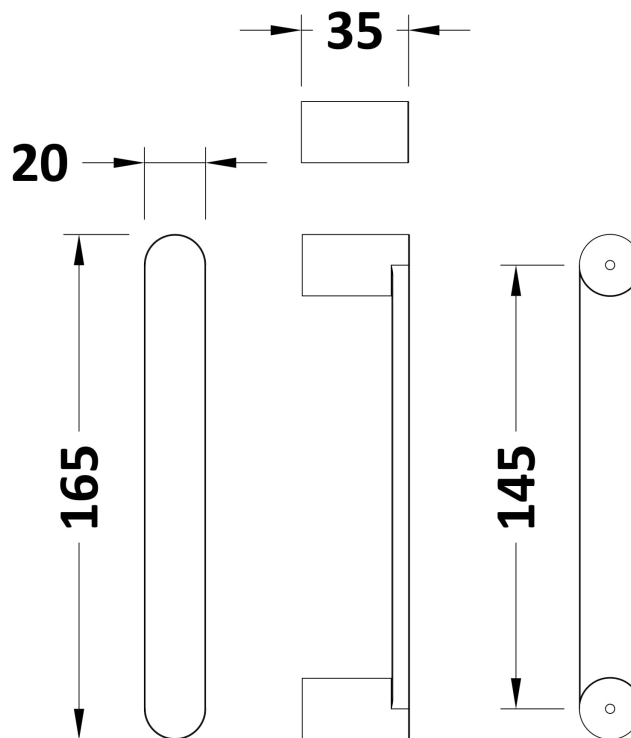

Sales Code: AQU128H3

Description: Pacific Offset Quad 1200X800 New Handle

Packaging Details

Barcode: 5056462623382

Sales Code: AQU128

Description: Pacific Off/Set Quad Enclosure 1200X800

Product Dimensions

Height (mm):	1850
Width (mm):	1180
Depth (mm):	780
Nett Weight (kg):	50.9

Outer Box Dimensions (If Applicable)

Height (mm):	
Width (mm):	
Depth (mm):	
Length (mm):	
Gross Weight (kg):	
Barcode:	5055369080120

Product Details

Country of Origin:	China
Fitting Instruction:	No
CE & UKCA:	Yes
Profile Material:	Aluminium
Profile Finish:	Polished Chrome
Adjustments (mm):	1160mm - 1180mm / 760mm - 780M
Entry Width (mm):	455mm
Swing In Dim (mm):	N/A
Swing Out Dim (mm):	N/A
Radius (mm):	538 mm
Glass Thickness (mm):	6
Easy Fit:	Yes
Easy Clean:	No
Handle Style:	Square T Shape Handle
Handle Material:	Metal
Enclosure Design:	Framed
Wheel Type:	Dual, Quick Release
Support Bar Included:	Support Bar Not Included
Extras:	None

Sales Code: HAN1203AA

Description: Single Handle Chrome

Product Dimensions

Length (mm):	
Width (mm):	20
Height (mm):	165
Depth (mm):	76
Nett Weight (kg):	0.13

Packaging Dimensions

Height (mm):	200
Width (mm):	30
Depth (mm):	74
Gross Weight (kg):	0.13

Packaging Data

Box Colour:	
Box Qty:	
Label Size:	x
Label Colour:	
Label Qty:	

Outer Box Dimensions (If Applicable)

Height (mm):	
Width (mm):	
Length (mm):	
Depth (mm):	
Gross Weight (kg):	
Barcode:	5056462617886