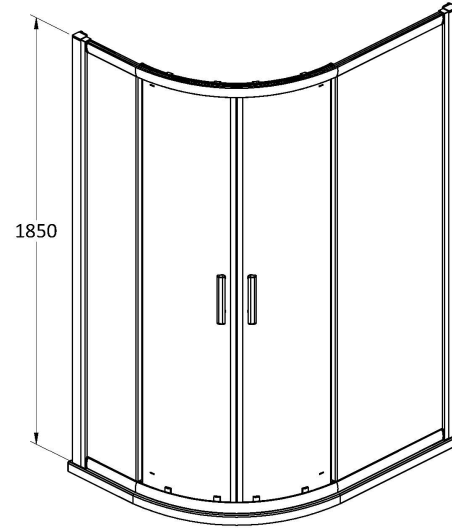

Sales Code: AQU128H3

Description: Pacific Offset Quad 1200X800 New Handle

Packaging Details

Barcode: 5056462623382

Sales Code: AQU128

Description: Pacific Off/Set Quad Enclosure 1200X800

Product Dimensions

Height (mm):	1850
Width (mm):	1180
Depth (mm):	780
Nett Weight (kg):	50.9

Packaging Dimensions

Height (mm):	1910
Width (mm):	675
Length (mm):	155
Gross Weight (kg):	50.9

Packaging Data

Box Colour:	Brown Cardboard Box - Printed
Box Qty:	1
Label Size:	100 x 50
Label Colour:	Not Applicable
Label Qty:	0

Outer Box Dimensions (If Applicable)

Height (mm):	
Width (mm):	
Depth (mm):	
Length (mm):	
Gross Weight (kg):	
Barcode:	5055369080120

Product Details

Country of Origin:	China
Fitting Instruction:	No
CE & UKCA:	Yes
Profile Material:	Aluminium
Profile Finish:	Polished Chrome
Adjustments (mm):	1160mm - 1180mm / 760mm - 780M
Entry Width (mm):	455mm
Swing In Dim (mm):	N/A
Swing Out Dim (mm):	N/A
Radius (mm):	538 mm
Glass Thickness (mm):	6
Easy Fit:	Yes
Easy Clean:	No
Handle Style:	Square T Shape Handle
Handle Material:	Metal
Enclosure Design:	Framed
Wheel Type:	Dual, Quick Release
Support Bar Included:	Support Bar Not Included
Extras:	None

Sales Code: HAN1203AA

Description: Single Handle Chrome

Product Dimensions

Length (mm):	
Width (mm):	20
Height (mm):	165
Depth (mm):	76
Nett Weight (kg):	0.13

Packaging Dimensions

Height (mm):	200
Width (mm):	30
Depth (mm):	74
Gross Weight (kg):	0.13