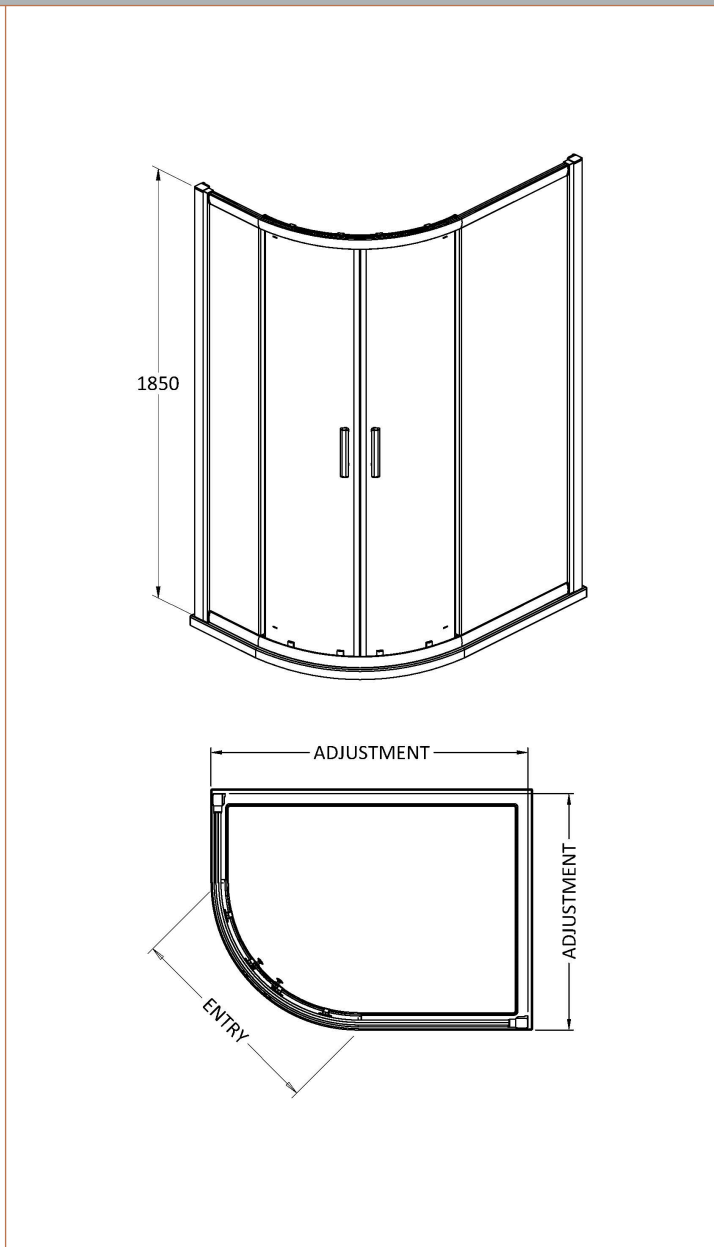

Sales Code: AQU128H3

Description: Pacific Offset Quad 1200X800 New Handle

Packaging Details

Barcode: 5056462623382

Sales Code: AQU128

Description: Pacific Off/Set Quad Enclosure 1200X800

Product Dimensions

Height (mm):	1850
Width (mm):	1180
Depth (mm):	780
Nett Weight (kg):	50.9

Packaging Dimensions

Height (mm):	1910
Width (mm):	675
Length (mm):	155
Gross Weight (kg):	50.9

Packaging Data

Box Colour:	Brown Cardboard Box - Printed
Box Qty:	1
Label Size:	100 x 50
Label Colour:	Not Applicable
Label Qty:	0

Outer Box Dimensions (If Applicable)

Height (mm):	
Width (mm):	
Depth (mm):	
Length (mm):	
Gross Weight (kg):	
Barcode:	5055369080120

Product Details

Country of Origin:	China
Fitting Instruction:	No
CE & UKCA:	Yes
Profile Material:	Aluminium
Profile Finish:	Polished Chrome
Adjustments (mm):	1160mm - 1180mm / 760mm - 780M
Entry Width (mm):	455mm
Swing In Dim (mm):	N/A
Swing Out Dim (mm):	N/A
Radius (mm):	538 mm
Glass Thickness (mm):	6
Easy Fit:	Yes
Easy Clean:	No
Handle Style:	Square T Shape Handle
Handle Material:	Metal
Enclosure Design:	Framed
Wheel Type:	Dual, Quick Release
Support Bar Included:	Support Bar Not Included
Extras:	None

Sales Code: HAN1203AA

Description: Single Handle Chrome

Product Dimensions

Length (mm):	
Width (mm):	20
Height (mm):	165
Depth (mm):	76
Nett Weight (kg):	0.13

Packaging Dimensions

Height (mm):	200
Width (mm):	30
Depth (mm):	74
Gross Weight (kg):	0.13