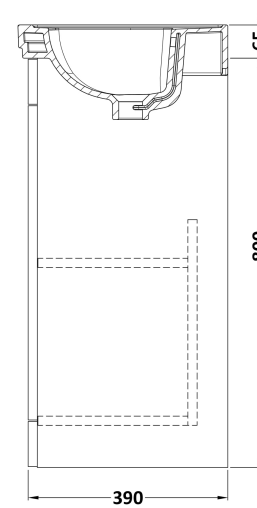

Sales Code: CLC823A

Description: 500 F/S 2-Door Unit & Basin 1Th

Packaging Details

Barcode: 5056462685618

Sales Code: CLA823

Description: 500 F/S 2-Door Unit (800X500x390)

Product Dimensions

Height (mm):	800
Width (mm):	500
Depth (mm):	390
Nett Weight (kg):	21

Packaging Dimensions

Height (mm):	835
Width (mm):	525
Depth (mm):	415
Gross Weight (kg):	21.5

Packaging Data

Box Colour:	Brown Cardboard Box
Box Qty:	1
Label Size:	100 x 50
Label Colour:	White Label
Label Qty:	2

Outer Box Dimensions (If Applicable)

Height (mm):	
Width (mm):	
Depth (mm):	
Gross Weight (kg):	
Barcode:	5056462643120

Product Details

Country of Origin:	China
Fitting Instruction:	No
CE & UKCA:	N/A
FSC Certified Materials:	Yes
Colour:	Satin Green
Construction Method:	Cam & Wood Dowel
Construction Type:	Rigid
Cabinet Finish:	MFC Painted Matt
Fascia Finish:	Mdf Painted Matt
Cabinet Thickness (mm):	18
Fascia Thickness (mm):	18
Drawer Included:	No
Drawer Type:	Not Applicable
No of Shelves:	1
Hinge Type:	95 Degree Clip-On Soft Close
Hinge Included:	Yes, Supplied
Adjustable Legs:	No, Not Required
Fixings Included:	Yes
Handle Style:	Traditional
Waste Shroud:	Not Applicable
Handle Included:	Yes, Supplied
Handle Type:	Knob

Sales Code: CBM502

Description: 500 Classic Basin (540X410x185) 1Th

Product Dimensions

Height (mm):	187
Width (mm):	531
Depth (mm):	406
Nett Weight (kg):	12.7

Packaging Dimensions

Height (mm):	430
Width (mm):	550
Depth (mm):	220
Gross Weight (kg):	13