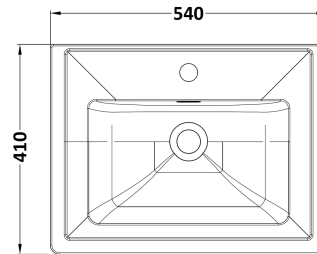

Sales Code: CLC823A

Description: 500 F/S 2-Door Unit & Basin 1Th

Packaging Details

Barcode: 5056462685618

Sales Code: CLA823

Description: 500 F/S 2-Door Unit (800X500x390)

Product Dimensions

Height (mm):	800
Width (mm):	500
Depth (mm):	390
Nett Weight (kg):	21

Packaging Dimensions

Height (mm):	835
Width (mm):	525
Depth (mm):	415
Gross Weight (kg):	21.5

Packaging Data

Box Colour:	Brown Cardboard Box
Box Qty:	1
Label Size:	100 x 50
Label Colour:	White Label
Label Qty:	2

Outer Box Dimensions (If Applicable)

Height (mm):	
Width (mm):	
Depth (mm):	
Gross Weight (kg):	
Barcode:	5056462643120

Product Details

Country of Origin:	China
Fitting Instruction:	No
CE & UKCA:	N/A
FSC Certified Materials:	Yes
Colour:	Satin Green
Construction Method:	Cam & Wood Dowel
Construction Type:	Rigid
Cabinet Finish:	MFC Painted Matt
Fascia Finish:	Mdf Painted Matt
Cabinet Thickness (mm):	18
Fascia Thickness (mm):	18
Drawer Included:	No
Drawer Type:	Not Applicable
No of Shelves:	1
Hinge Type:	95 Degree Clip-On Soft Close
Hinge Included:	Yes, Supplied
Adjustable Legs:	No, Not Required
Fixings Included:	Yes
Handle Style:	Traditional
Waste Shroud:	Not Applicable
Handle Included:	Yes, Supplied
Handle Type:	Knob

Sales Code: CBM502

Description: 500 Classic Basin (540X410x185) 1Th

Product Dimensions

Height (mm):	187
Width (mm):	531
Depth (mm):	406
Nett Weight (kg):	12.7

Packaging Dimensions

Height (mm):	430
Width (mm):	550
Depth (mm):	220
Gross Weight (kg):	13