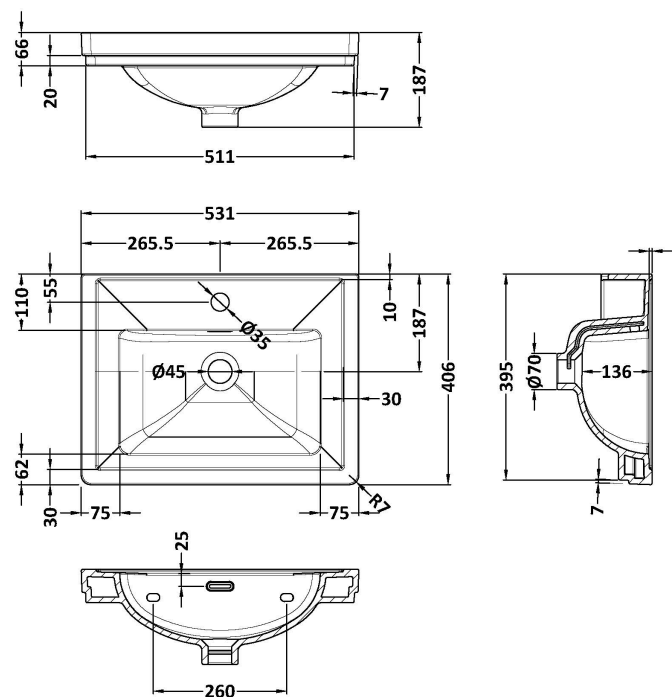

Packaging Dimensions

Height (mm):	835
Width (mm):	525
Depth (mm):	415
Gross Weight (kg):	21.5

Packaging Data

Box Colour:	Brown Cardboard Box
Box Qty:	1
Label Size:	100 x 50
Label Colour:	White Label
Label Qty:	2

Outer Box Dimensions (If Applicable)

Height (mm):	
Width (mm):	
Depth (mm):	
Gross Weight (kg):	
Barcode:	5056462643120

Product Details

Country of Origin:	China
Fitting Instruction:	No
CE & UKCA:	N/A
FSC Certified Materials:	Yes
Colour:	Satin Green
Construction Method:	Cam & Wood Dowel
Construction Type:	Rigid
Cabinet Finish:	MFC Painted Matt
Fascia Finish:	Mdf Painted Matt
Cabinet Thickness (mm):	18
Fascia Thickness (mm):	18
Drawer Included:	No
Drawer Type:	Not Applicable
No of Shelves:	1
Hinge Type:	95 Degree Clip-On Soft Close
Hinge Included:	Yes, Supplied
Adjustable Legs:	No, Not Required
Fixings Included:	Yes
Handle Style:	Traditional
Waste Shroud:	Not Applicable
Handle Included:	Yes, Supplied
Handle Type:	Knob

Sales Code: CBM502

Description: 500 Classic Basin (540X410x185) 1Th

Product Dimensions

Height (mm):	187
Width (mm):	531
Depth (mm):	406
Nett Weight (kg):	12.7

Packaging Dimensions

Height (mm):	430
Width (mm):	550
Depth (mm):	220
Gross Weight (kg):	13

Packaging Data

Box Colour:	Brown Cardboard Box - Printed
Box Qty:	1
Label Size:	100 x 50
Label Colour:	White Label
Label Qty:	2

Outer Box Dimensions (If Applicable)

Height (mm):	
Width (mm):	
Depth (mm):	
Gross Weight (kg):	
Barcode:	5056462643632