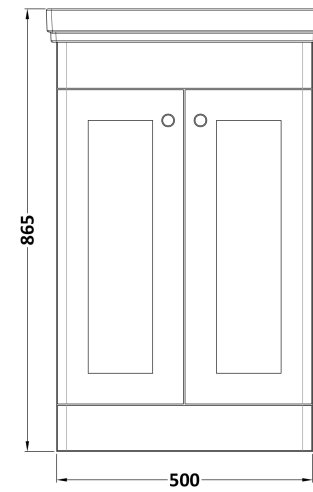

Sales Code: CLC823A

Description: 500 F/S 2-Door Unit & Basin 1Th

Packaging Details

Barcode: 5056462685618

Sales Code: CLA823

Description: 500 F/S 2-Door Unit (800X500x390)

Product Dimensions

Height (mm):	800
Width (mm):	500
Depth (mm):	390
Nett Weight (kg):	21

Packaging Dimensions

Height (mm):	835
Width (mm):	525
Depth (mm):	415
Gross Weight (kg):	21.5

Packaging Data

Box Colour:	Brown Cardboard Box
Box Qty:	1
Label Size:	100 x 50
Label Colour:	White Label
Label Qty:	2

Outer Box Dimensions (If Applicable)

Height (mm):	
Width (mm):	
Depth (mm):	
Gross Weight (kg):	
Barcode:	5056462643120

Product Details

Country of Origin:	China
Fitting Instruction:	No
CE & UKCA:	N/A
FSC Certified Materials:	Yes
Colour:	Satin Green
Construction Method:	Cam & Wood Dowel
Construction Type:	Rigid
Cabinet Finish:	MFC Painted Matt
Fascia Finish:	Mdf Painted Matt
Cabinet Thickness (mm):	18
Fascia Thickness (mm):	18
Drawer Included:	No
Drawer Type:	Not Applicable
No of Shelves:	1
Hinge Type:	95 Degree Clip-On Soft Close
Hinge Included:	Yes, Supplied
Adjustable Legs:	No, Not Required
Fixings Included:	Yes
Handle Style:	Traditional
Waste Shroud:	Not Applicable
Handle Included:	Yes, Supplied
Handle Type:	Knob

Sales Code: CBM502

Description: 500 Classic Basin (540X410x185) 1Th

Product Dimensions

Height (mm):	187
Width (mm):	531
Depth (mm):	406
Nett Weight (kg):	12.7

Packaging Dimensions

Height (mm):	430
Width (mm):	550
Depth (mm):	220
Gross Weight (kg):	13