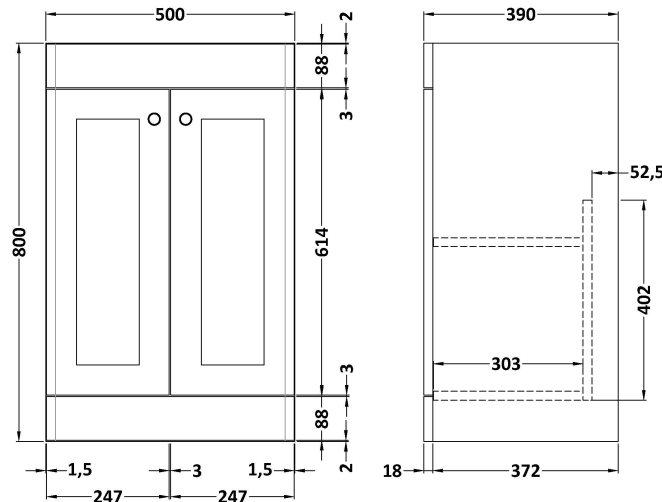

Sales Code: CLC823A

Description: 500 F/S 2-Door Unit & Basin 1Th

Packaging Details

Barcode: 5056462685618

Sales Code: CLA823

Description: 500 F/S 2-Door Unit (800X500x390)

Product Dimensions

Height (mm):	800
Width (mm):	500
Depth (mm):	390
Nett Weight (kg):	21

Packaging Dimensions

Height (mm):	835
Width (mm):	525
Depth (mm):	415
Gross Weight (kg):	21.5

Packaging Data

Box Colour:	Brown Cardboard Box
Box Qty:	1
Label Size:	100 x 50
Label Colour:	White Label
Label Qty:	2

Sales Code: CBM502

Description: 500 Classic Basin (540X410x185) 1Th

Product Dimensions

Height (mm):	187
Width (mm):	531
Depth (mm):	406
Nett Weight (kg):	12.7

Packaging Dimensions

Height (mm):	430
Width (mm):	550
Depth (mm):	220
Gross Weight (kg):	13

Packaging Data

Box Colour:	Brown Cardboard Box - Printed
Box Qty:	1
Label Size:	100 x 50
Label Colour:	White Label
Label Qty:	2

Outer Box Dimensions (If Applicable)

Height (mm):	
Width (mm):	
Depth (mm):	
Gross Weight (kg):	
Barcode:	5056462643632