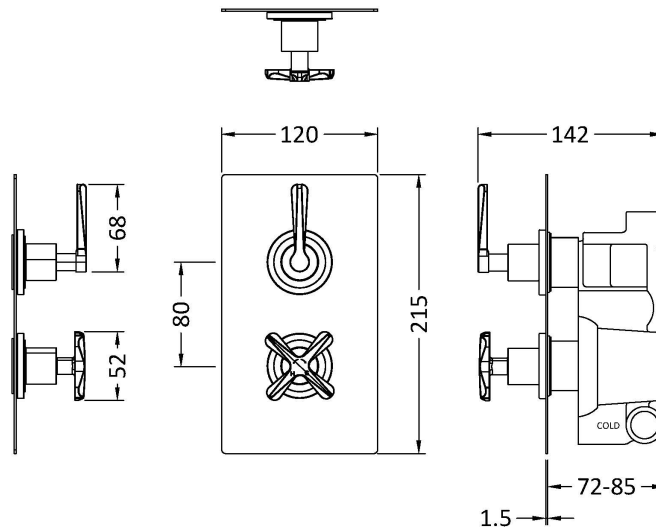

Sales Code: CLL4207

Description: Aztec Twin Conc Thermo Valve Div

Product Dimensions

Length (mm):	
Width (mm):	120
Height (mm):	215
Depth (mm):	138
Nett Weight (kg):	4.51

Packaging Dimensions

Length (mm):	250
Width (mm):	240
Height (mm):	110
Gross Weight (kg):	4.71

Packaging Data

Box Colour:	White Cardboard Box
Box Qty:	1
Label Size:	100 x 50
Label Colour:	White Label
Label Qty:	2

Outer Box Dimensions (If Applicable)

Length (mm):	
Width (mm):	
Height (mm):	
Depth (mm):	
Gross Weight (kg):	28
Barcode:	5056678422731

Product Details

Country of Origin:	United Kingdom
Fitting Instruction:	No
Product Material:	Brass/ABS
Mount Type:	Recessed, Wall
Outlet Elbow Supplied:	No
Easy Clean:	Not Applicable
Head Included:	No
Handset Included:	No
Body Jets Included:	No
No of Body Jets:	Not Applicable
Operating Pressure (bar):	0.5
Valve/Cartridge Type:	1/4 Turn Ceramic Disc
Flow Rates (L/min): 0.1 bar: N/A 0.5 bar: 13 1 bar: 17 2 bar: 24 3 bar: 27	
TMV2 Approved:	No Approval No: N/A
TMV3 Approved:	No Approval No: N/A
WRAS Approved:	No Approval No: N/A
Head Function:	Not Applicable
Handset Function:	Not Applicable
Body Jet Info:	Not Applicable
Pipe Size:	15 mm & 22 mm
Pipe Centres:	N/A
Colour/Finish:	Matt Black
Hose Included:	Not Applicable
No. of Outlets:	2