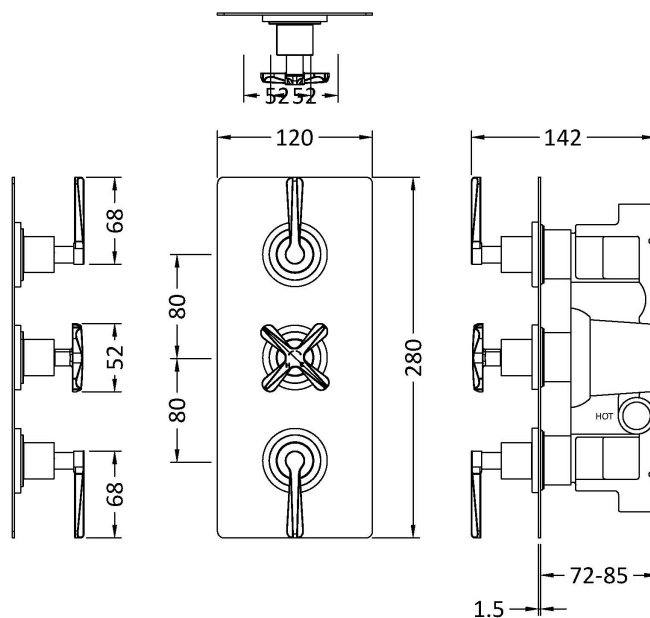

### Product Dimensions

Length (mm):	
Width (mm):	120
Height (mm):	280
Depth (mm):	136
Nett Weight (kg):	5.12

### Packaging Dimensions

Length (mm):	320
Width (mm):	250
Height (mm):	110
Gross Weight (kg):	5.32

### Outer Box Dimensions (If Applicable)

Length (mm):	
Width (mm):	530
Height (mm):	370
Depth (mm):	350
Gross Weight (kg):	24
Barcode:	5056678422762

### Product Details

Country of Origin:	United Kingdom
Fitting Instruction:	No
Product Material:	Brass/ABS
Mount Type:	Wall, Recessed
Outlet Elbow Supplied:	No
Easy Clean:	Not Applicable
Head Included:	No
Handset Included:	No
Body Jets Included:	Not Applicable
No of Body Jets:	Not Applicable
Operating Pressure (bar):	0.1
Valve/Cartridge Type:	1/4 Turn Ceramic Disc
Flow Rates (L/min):	0.1 bar: 5.5    0.5 bar: 14    1 bar: 20    2 bar: 29    3 bar: 44
TMV2 Approved:	No    Approval No: N/A
TMV3 Approved:	No    Approval No: N/A
WRAS Approved:	Yes    Approval No: 2204707
Head Function:	Not Applicable
Handset Function:	Not Applicable
Body Jet Info:	Not Applicable
Pipe Size:	15 mm (1/2" Bsp)
Pipe Centres:	N/A
Colour/Finish:	Matt Black
Hose Included:	Not Applicable
No. of Outlets:	2