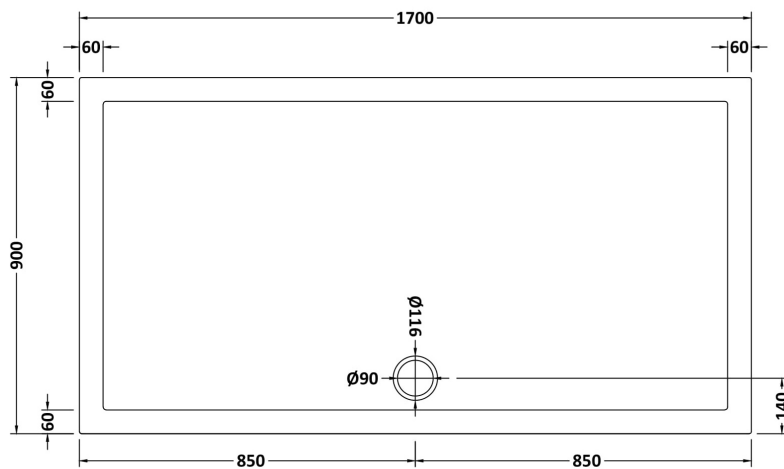

Sales Code: NTP064

Description: Rectangular Tray 1700 X 900

Product Dimensions

Length (mm):	1700
Width (mm):	900
Height (mm):	40
Nett Weight (kg):	41.58

Packaging Dimensions

Length (mm):	1740
Width (mm):	940
Height (mm):	80
Gross Weight (kg):	41.6

Packaging Data

Box Colour:	Shrinkwrap & Polystyrene
Box Qty:	1
Label Size:	100 x 50
Label Colour:	White Label
Label Qty:	2

Outer Box Dimensions (If Applicable)

Length (mm):	
Width (mm):	
Height (mm):	
Gross Weight (kg):	
Barcode:	5055275869130

Product Details

Country of Origin:	United Kingdom
Fitting Instruction:	No
CE & UKCA:	Yes
Colour/Finish:	White
Product Material:	Acrylic Capped ABS Caco3 & Pu
Material Colour Reference:	European White
Radius:	0
Waste Required (mm):	90
Compatible with Leg Kit:	Yes