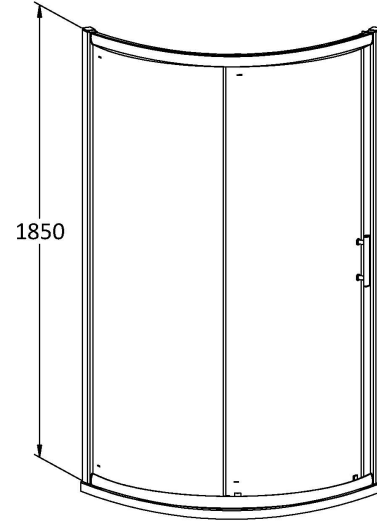

Sales Code: AQSE1H3

Description: Pacific Sgl Entry Quad 860mm New Handle

Packaging Details

Barcode: 5056462623412

Sales Code: AQSE1

Description: Pacific Single Entry Quadrant 860X860mm

Product Dimensions

Height (mm):	1850
Width (mm):	910
Depth (mm):	910
Nett Weight (kg):	46.4

Packaging Dimensions

Height (mm):	1910
Width (mm):	755
Length (mm):	185
Gross Weight (kg):	46.4

Packaging Data

Box Colour:	Brown Cardboard Box - Printed
Box Qty:	1
Label Size:	100 x 50
Label Colour:	Not Applicable
Label Qty:	0

Outer Box Dimensions (If Applicable)

Height (mm):	
Width (mm):	
Depth (mm):	
Length (mm):	
Gross Weight (kg):	
Barcode:	5055369080175

Product Details

Country of Origin:	China
Fitting Instruction:	No
CE & UKCA:	Yes
Profile Material:	Aluminium
Profile Finish:	Polished Chrome
Adjustments (mm):	20mm Per Side
Entry Width (mm):	560mm
Swing In Dim (mm):	N/A
Swing Out Dim (mm):	N/A
Radius (mm):	630 mm
Glass Thickness (mm):	6
Easy Fit:	Yes
Easy Clean:	No
Handle Style:	Square T Shape Handle
Handle Material:	Metal
Enclosure Design:	Framed
Wheel Type:	Dual, Quick Release
Support Bar Included:	Support Bar Not Included
Extras:	None

Sales Code: HAN1203AA

Description: Single Handle Chrome

Product Dimensions

Length (mm):	
Width (mm):	20
Height (mm):	165
Depth (mm):	76
Nett Weight (kg):	0.13

Packaging Dimensions

Height (mm):	200
Width (mm):	30
Depth (mm):	74
Gross Weight (kg):	0.13