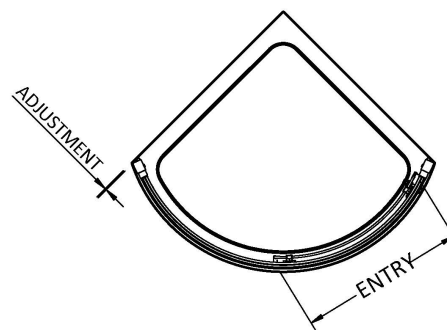

Sales Code: AQSE1H3

Description: Pacific Sgl Entry Quad 860mm New Handle

Packaging Details

Barcode: 5056462623412

Sales Code: AQSE1

Description: Pacific Single Entry Quadrant 860X860mm

Product Dimensions

Height (mm):	1850
Width (mm):	910
Depth (mm):	910
Nett Weight (kg):	46.4

Packaging Dimensions

Height (mm):	1910
Width (mm):	755
Length (mm):	185
Gross Weight (kg):	46.4

Packaging Data

Box Colour:	Brown Cardboard Box - Printed
Box Qty:	1
Label Size:	100 x 50
Label Colour:	Not Applicable
Label Qty:	0

Outer Box Dimensions (If Applicable)

Height (mm):	
Width (mm):	
Depth (mm):	
Length (mm):	
Gross Weight (kg):	
Barcode:	5055369080175

Product Details

Country of Origin:	China
Fitting Instruction:	No
CE & UKCA:	Yes
Profile Material:	Aluminium
Profile Finish:	Polished Chrome
Adjustments (mm):	20mm Per Side
Entry Width (mm):	560mm
Swing In Dim (mm):	N/A
Swing Out Dim (mm):	N/A
Radius (mm):	630 mm
Glass Thickness (mm):	6
Easy Fit:	Yes
Easy Clean:	No
Handle Style:	Square T Shape Handle
Handle Material:	Metal
Enclosure Design:	Framed
Wheel Type:	Dual, Quick Release
Support Bar Included:	Support Bar Not Included
Extras:	None

Sales Code: HAN1203AA

Description: Single Handle Chrome

Product Dimensions

Length (mm):	
Width (mm):	20
Height (mm):	165
Depth (mm):	76
Nett Weight (kg):	0.13

Packaging Dimensions

Height (mm):	200
Width (mm):	30
Depth (mm):	74
Gross Weight (kg):	0.13