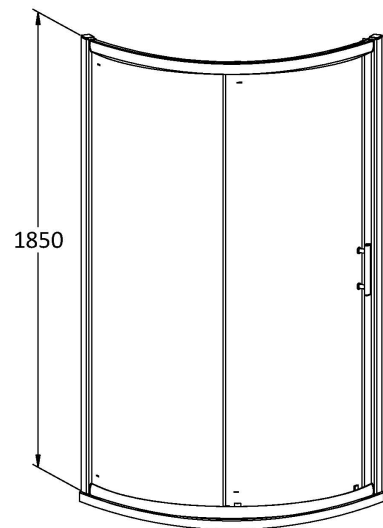

Sales Code: AQSE1H3

Description: Pacific Sgl Entry Quad 860mm New Handle

Packaging Details

Barcode: 5056462623412

Sales Code: AQSE1

Description: Pacific Single Entry Quadrant 860X860mm

Product Dimensions

Height (mm):	1850
Width (mm):	910
Depth (mm):	910
Nett Weight (kg):	46.4

Packaging Dimensions

Height (mm):	1910
Width (mm):	755
Length (mm):	185
Gross Weight (kg):	46.4

Packaging Data

Box Colour:	Brown Cardboard Box - Printed
Box Qty:	1
Label Size:	100 x 50
Label Colour:	Not Applicable
Label Qty:	0

Outer Box Dimensions (If Applicable)

Height (mm):	
Width (mm):	
Depth (mm):	
Length (mm):	
Gross Weight (kg):	
Barcode:	5055369080175

Product Details

Country of Origin:	China
Fitting Instruction:	No
CE & UKCA:	Yes
Profile Material:	Aluminium
Profile Finish:	Polished Chrome
Adjustments (mm):	20mm Per Side
Entry Width (mm):	560mm
Swing In Dim (mm):	N/A
Swing Out Dim (mm):	N/A
Radius (mm):	630 mm
Glass Thickness (mm):	6
Easy Fit:	Yes
Easy Clean:	No
Handle Style:	Square T Shape Handle
Handle Material:	Metal
Enclosure Design:	Framed
Wheel Type:	Dual, Quick Release
Support Bar Included:	Support Bar Not Included
Extras:	None

Sales Code: HAN1203AA

Description: Single Handle Chrome

Product Dimensions

Length (mm):	
Width (mm):	20
Height (mm):	165
Depth (mm):	76
Nett Weight (kg):	0.13

Packaging Dimensions

Height (mm):	200
Width (mm):	30
Depth (mm):	74
Gross Weight (kg):	0.13