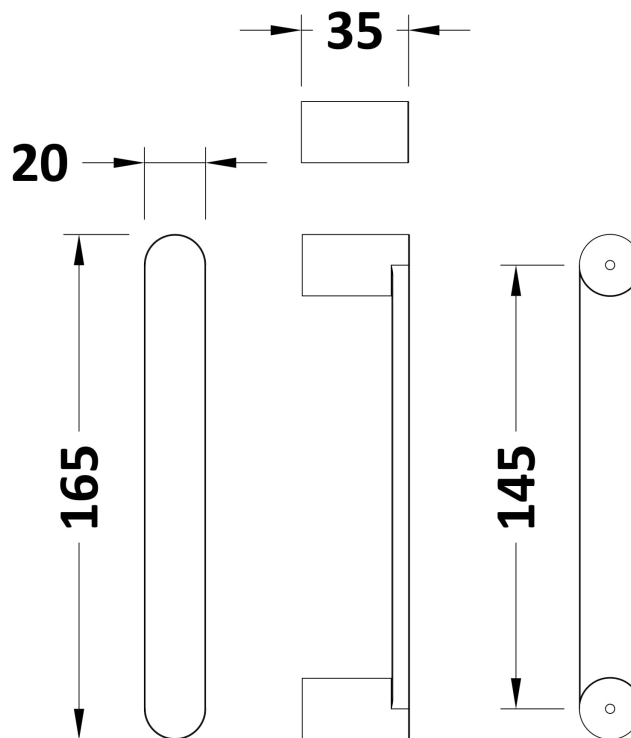

Packaging Dimensions

Height (mm):	1910
Width (mm):	755
Length (mm):	185
Gross Weight (kg):	46.4

Packaging Data

Box Colour:	Brown Cardboard Box - Printed
Box Qty:	1
Label Size:	100 x 50
Label Colour:	Not Applicable
Label Qty:	0

Outer Box Dimensions (If Applicable)

Height (mm):	
Width (mm):	
Depth (mm):	
Length (mm):	
Gross Weight (kg):	
Barcode:	5055369080175

Product Details

Country of Origin:	China
Fitting Instruction:	No
CE & UKCA:	Yes
Profile Material:	Aluminium
Profile Finish:	Polished Chrome
Adjustments (mm):	20mm Per Side
Entry Width (mm):	560mm
Swing In Dim (mm):	N/A
Swing Out Dim (mm):	N/A
Radius (mm):	630 mm
Glass Thickness (mm):	6
Easy Fit:	Yes
Easy Clean:	No
Handle Style:	Square T Shape Handle
Handle Material:	Metal
Enclosure Design:	Framed
Wheel Type:	Dual, Quick Release
Support Bar Included:	Support Bar Not Included
Extras:	None

Sales Code: HAN1203AA

Description: Single Handle Chrome

Product Dimensions

Length (mm):	
Width (mm):	20
Height (mm):	165
Depth (mm):	76
Nett Weight (kg):	0.13

Packaging Dimensions

Height (mm):	200
Width (mm):	30
Depth (mm):	74
Gross Weight (kg):	0.13

Packaging Data

Box Colour:	
Box Qty:	
Label Size:	x
Label Colour:	
Label Qty:	

Outer Box Dimensions (If Applicable)

Height (mm):	
Width (mm):	
Length (mm):	
Depth (mm):	
Gross Weight (kg):	
Barcode:	5056462617886