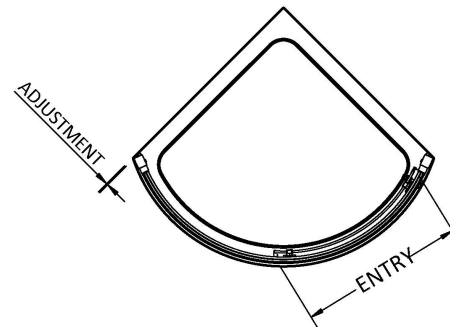

Sales Code: AQSE1H3

Description: Pacific Sgl Entry Quad 860mm New Handle

Packaging Details

Barcode: 5056462623412

Sales Code: AQSE1

Description: Pacific Single Entry Quadrant 860X860mm

Product Dimensions

Height (mm):	1850
Width (mm):	910
Depth (mm):	910
Nett Weight (kg):	46.4

Packaging Dimensions

Height (mm):	1910
Width (mm):	755
Length (mm):	185
Gross Weight (kg):	46.4

Packaging Data

Box Colour:	Brown Cardboard Box - Printed
Box Qty:	1
Label Size:	100 x 50
Label Colour:	Not Applicable
Label Qty:	0

Outer Box Dimensions (If Applicable)

Height (mm):	
Width (mm):	
Depth (mm):	
Length (mm):	
Gross Weight (kg):	
Barcode:	5055369080175

Product Details

Country of Origin:	China
Fitting Instruction:	No
CE & UKCA:	Yes
Profile Material:	Aluminium
Profile Finish:	Polished Chrome
Adjustments (mm):	20mm Per Side
Entry Width (mm):	560mm
Swing In Dim (mm):	N/A
Swing Out Dim (mm):	N/A
Radius (mm):	630 mm
Glass Thickness (mm):	6
Easy Fit:	Yes
Easy Clean:	No
Handle Style:	Square T Shape Handle
Handle Material:	Metal
Enclosure Design:	Framed
Wheel Type:	Dual, Quick Release
Support Bar Included:	Support Bar Not Included
Extras:	None

Sales Code: HAN1203AA

Description: Single Handle Chrome

Product Dimensions

Length (mm):	
Width (mm):	20
Height (mm):	165
Depth (mm):	76
Nett Weight (kg):	0.13

Packaging Dimensions

Height (mm):	200
Width (mm):	30
Depth (mm):	74
Gross Weight (kg):	0.13