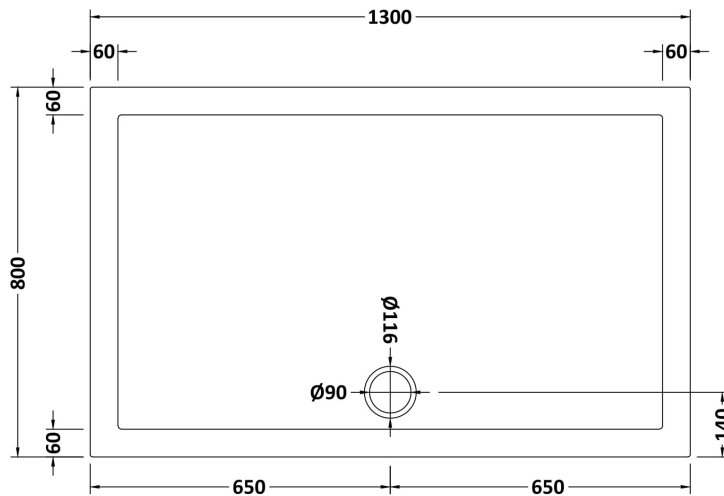

Sales Code: NTP028

Description: Rectangular Tray 1300 X 800

Product Dimensions

Length (mm):	1300
Width (mm):	800
Height (mm):	40
Nett Weight (kg):	26.98

Packaging Dimensions

Length (mm):	1340
Width (mm):	850
Height (mm):	840
Gross Weight (kg):	27

Packaging Data

Box Colour:	Shrinkwrap & Polystyrene
Box Qty:	1
Label Size:	100 x 50
Label Colour:	White Label
Label Qty:	2

Outer Box Dimensions (If Applicable)

Length (mm):	
Width (mm):	
Height (mm):	
Gross Weight (kg):	
Barcode:	5055275896235

Product Details

Country of Origin:	United Kingdom
Fitting Instruction:	No
CE & UKCA:	Yes
Colour/Finish:	White
Product Material:	Acrylic Capped ABS Caco3 & Pu
Material Colour Reference:	European White
Radius:	0
Waste Required (mm):	90
Compatible with Leg Kit:	Yes