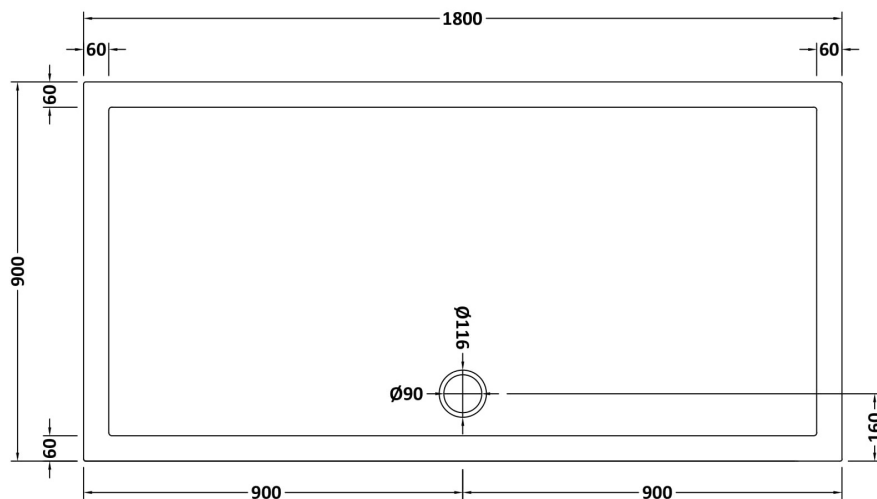

Sales Code: NTP074

Description: Rectangular Tray 1800 X 900

Product Dimensions

Length (mm):	1800
Width (mm):	900
Height (mm):	40
Nett Weight (kg):	42,48

Packaging Dimensions

Length (mm):	1840
Width (mm):	940
Height (mm):	80
Gross Weight (kg):	42,5

Packaging Data

Box Colour:	Shrinkwrap & Polystyrene
Box Qty:	1
Label Size:	100 x 50
Label Colour:	White Label
Label Qty:	2

Outer Box Dimensions (If Applicable)

Length (mm):	
Width (mm):	
Height (mm):	
Gross Weight (kg):	
Barcode:	5055275896259

Product Details

Country of Origin:	United Kingdom
Fitting Instruction:	No
CE & UKCA:	Yes
Colour/Finish:	White
Product Material:	Acrylic Capped ABS Caco3 & Pu
Material Colour Reference:	European White
Radius:	0
Waste Required (mm):	90
Compatible with Leg Kit:	Yes