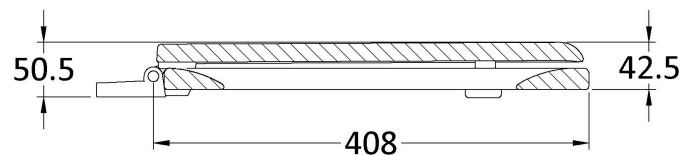

Sales Code: NTS303

Description: Trad Round Toilet Seat Plastic Hinges

Product Dimensions

Length (mm):	462
Width (mm):	372
Height (mm):	51
Nett Weight (kg):	3

Packaging Dimensions

Length (mm):	370
Width (mm):	470
Height (mm):	55
Gross Weight (kg):	3

Packaging Data

Box Colour:	White Cardboard Box - Printed
Box Qty:	1
Label Size:	100 x 50
Label Colour:	White Label
Label Qty:	1

Outer Box Dimensions (If Applicable)

Length (mm):	390
Width (mm):	370
Height (mm):	500
Gross Weight (kg):	17
Barcode:	5055369034352

Product Details

Country of Origin:	United Kingdom
Fitting Instruction:	No
CE & UKCA:	Yes
Product Material:	Moulded Wood
Seat Type:	Round
Seat Function:	Standard
Hinge Centres (Min):	139
Hinge Centres (Max):	171
Hinge Material:	Polypropylene
Colour/Finish:	White
Fixing Method:	Bottom Fix