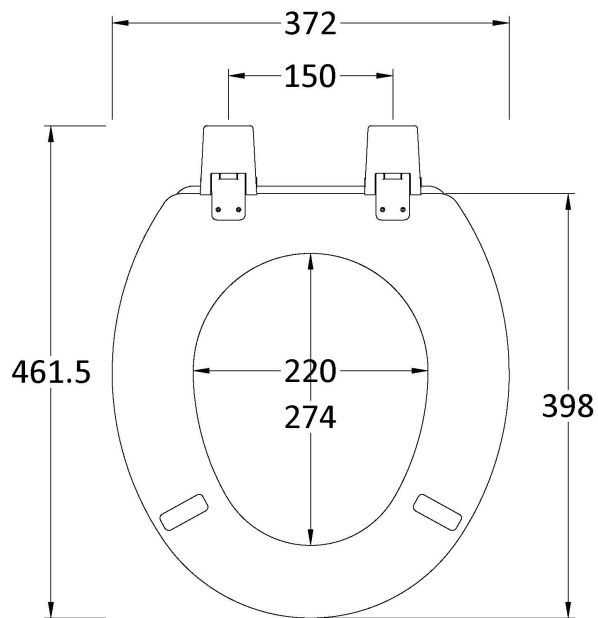

Sales Code: NTS303

Description: Trad Round Toilet Seat Plastic Hinges

Product Dimensions

Length (mm):	462
Width (mm):	372
Height (mm):	51
Nett Weight (kg):	3

Packaging Dimensions

Length (mm):	370
Width (mm):	470
Height (mm):	55
Gross Weight (kg):	3

Packaging Data

Box Colour:	White Cardboard Box - Printed
Box Qty:	1
Label Size:	100 x 50
Label Colour:	White Label
Label Qty:	1

Outer Box Dimensions (If Applicable)

Length (mm):	390
Width (mm):	370
Height (mm):	500
Gross Weight (kg):	17
Barcode:	5055369034352

Product Details

Country of Origin:	United Kingdom
Fitting Instruction:	No
CE & UKCA:	Yes
Product Material:	Moulded Wood
Seat Type:	Round
Seat Function:	Standard
Hinge Centres (Min):	139
Hinge Centres (Max):	171
Hinge Material:	Polypropylene
Colour/Finish:	White
Fixing Method:	Bottom Fix