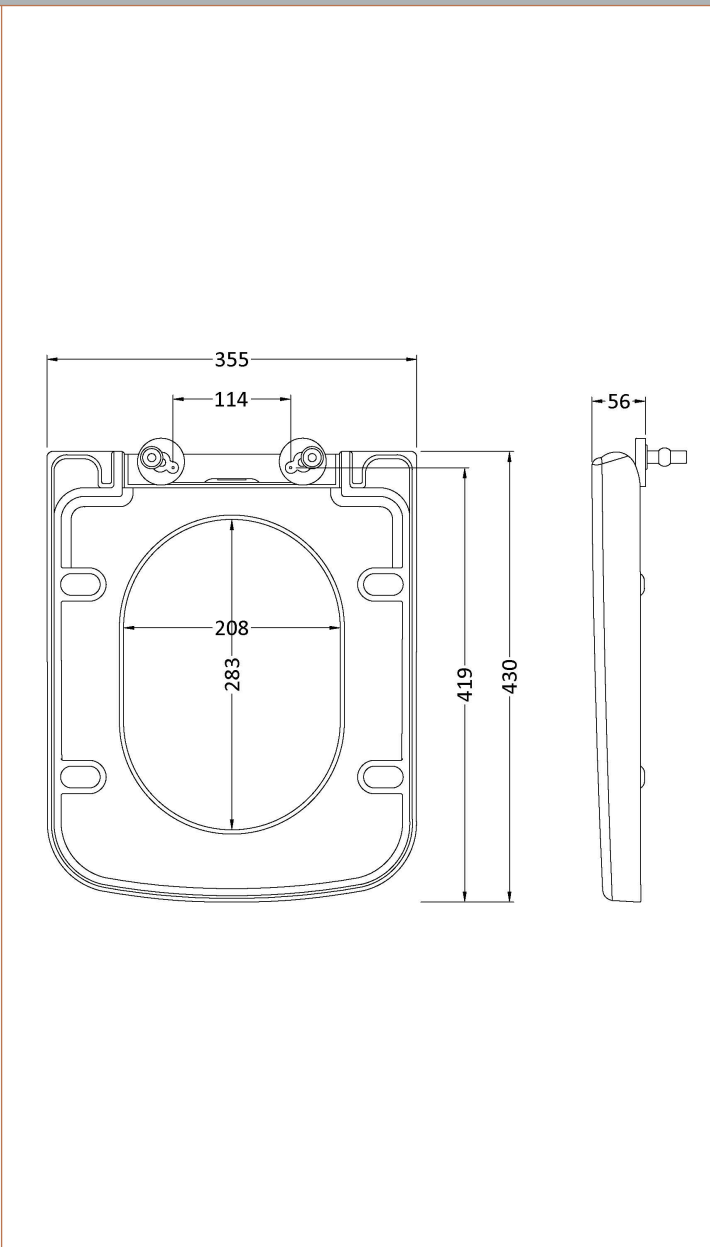

Sales Code: NCU799

Description: Soft Close Seat

Product Dimensions	
Length (mm):	430
Width (mm):	355
Height (mm):	56
Nett Weight (kg):	2.5
Packaging Dimensions	
Length (mm):	500
Width (mm):	365
Height (mm):	65
Gross Weight (kg):	2.75
Packaging Data	
Box Colour:	White Cardboard Box - Printed
Box Qty:	1
Label Size:	100 x 50
Label Colour:	Not Applicable
Label Qty:	1
Outer Box Dimensions (If Applicable)	
Length (mm):	390
Width (mm):	470
Height (mm):	480
Gross Weight (kg):	
Barcode:	5055369030996
Product Details	
Country of Origin:	Turkey
Fitting Instruction:	No
CE & UKCA:	Not Applicable
Product Material:	Polypropylene
Seat Type:	Square
Seat Function:	Soft Close
Hinge Centres (Min):	150
Hinge Centres (Max):	186
Hinge Material:	Polypropylene
Colour/Finish:	White
Fixing Method:	Top Fix