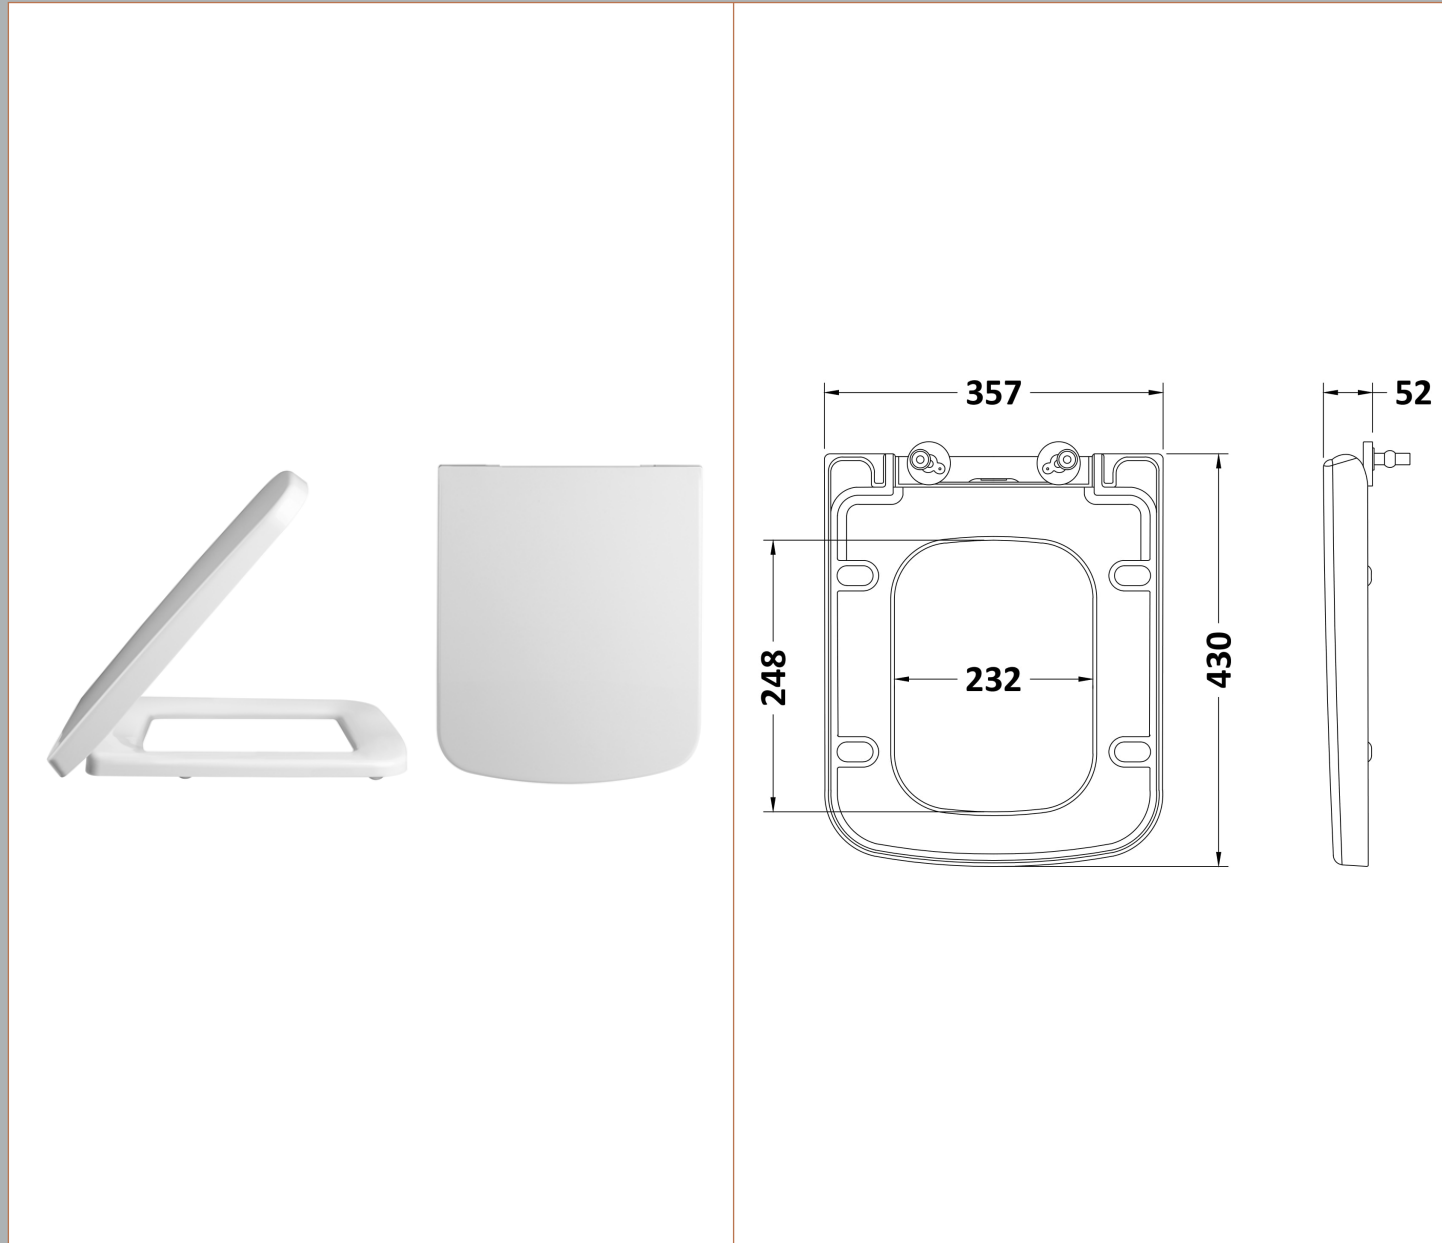

Sales Code: NCB699

Description: Toilet Seat Square Softclose Pp

Product Dimensions

Length (mm):	390
Width (mm):	355
Height (mm):	52
Nett Weight (kg):	2

Packaging Dimensions

Length (mm):	445
Width (mm):	377
Height (mm):	60
Gross Weight (kg):	2.73

Packaging Data

Box Colour:	White Cardboard Box - Printed
Box Qty:	1
Label Size:	100 x 50
Label Colour:	Not Applicable
Label Qty:	1

Outer Box Dimensions (If Applicable)

Length (mm):	165
Width (mm):	165
Height (mm):	685
Gross Weight (kg):	
Barcode:	5055369063215

Product Details

Country of Origin:	Turkey
Fitting Instruction:	No
CE & UKCA:	Not Applicable
Product Material:	Polypropylene
Seat Type:	Square
Seat Function:	Soft Close
Hinge Centres (Min):	
Hinge Centres (Max):	113
Hinge Material:	Polypropylene
Colour/Finish:	White
Fixing Method:	Top Fix