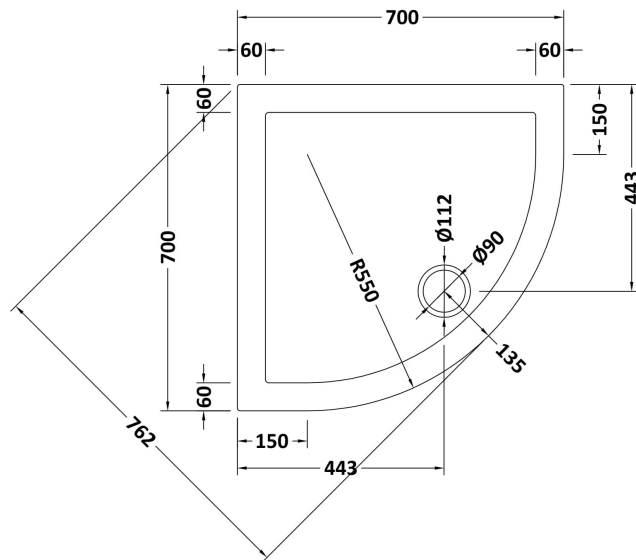

### Product Dimensions

Length (mm):	700
Width (mm):	700
Height (mm):	40
Nett Weight (kg):	11.98

### Packaging Dimensions

Length (mm):	840
Width (mm):	840
Height (mm):	80
Gross Weight (kg):	12

### Packaging Data

Box Colour:	Shrinkwrap & Polystyrene
Box Qty:	1
Label Size:	100 x 50
Label Colour:	White Label
Label Qty:	2

### Outer Box Dimensions (If Applicable)

Length (mm):	
Width (mm):	
Height (mm):	
Gross Weight (kg):	
Barcode:	5055275885536