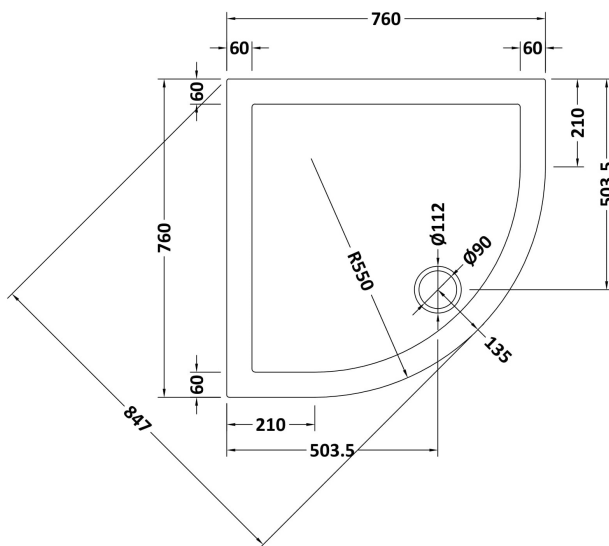

### Product Dimensions

Length (mm):	760
Width (mm):	760
Height (mm):	40
Nett Weight (kg):	11.98

### Packaging Dimensions

Length (mm):	800
Width (mm):	800
Height (mm):	85
Gross Weight (kg):	12

### Packaging Data

Box Colour:	Shrinkwrap & Polystyrene
Box Qty:	1
Label Size:	100 x 50
Label Colour:	White Label
Label Qty:	2

### Outer Box Dimensions (If Applicable)

Length (mm):	
Width (mm):	
Height (mm):	
Gross Weight (kg):	
Barcode:	5056211803607