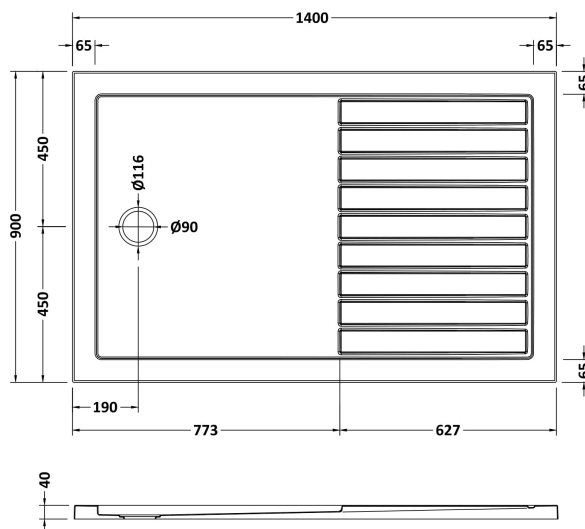

### Product Dimensions

Length (mm):	1400
Width (mm):	900
Height (mm):	40
Nett Weight (kg):	31.98

### Packaging Dimensions

Length (mm):	1440
Width (mm):	940
Height (mm):	80
Gross Weight (kg):	32

### Packaging Data

Box Colour:	Shrinkwrap & Polystyrene
Box Qty:	1
Label Size:	100 x 50
Label Colour:	White Label
Label Qty:	2

### Outer Box Dimensions (If Applicable)

Length (mm):	
Width (mm):	
Height (mm):	
Gross Weight (kg):	
Barcode:	5056211850731