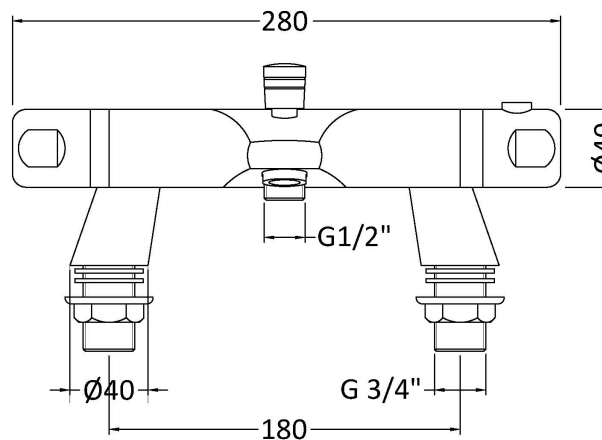

### Product Dimensions

Height (mm):	40
Width (mm):	280
Depth (mm):	162
Length (mm):	
Nett Weight (kg):	2.2

### Packaging Dimensions

Height (mm):	85
Width (mm):	160
Depth (mm):	310
Gross Weight (kg):	2.4

### Outer Box Dimensions (If Applicable)

Height (mm):	340
Width (mm):	300
Depth (mm):	420
Length (mm):	
Gross Weight (kg):	16
Barcode:	5055146130581

Flow Rates: (Litres Per Min)	0.1 bar: 3	0.5 bar: 8	1 bar: 12	2 bar: 17	3 bar: 21
Pipe Size:	22 mm (3/4" Bsp)				
Pipe Centres:	180 mm				