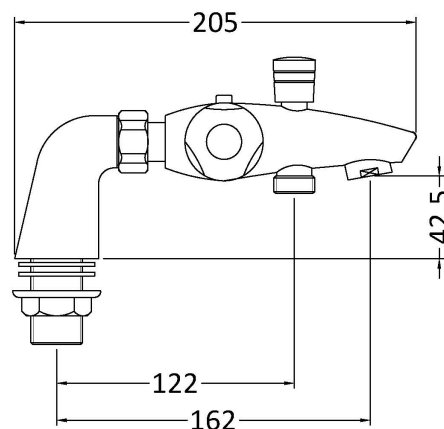

### Product Dimensions

Height (mm):	40
Width (mm):	280
Depth (mm):	162
Length (mm):	
Nett Weight (kg):	2.2

### Packaging Dimensions

Height (mm):	85
Width (mm):	160
Depth (mm):	310
Gross Weight (kg):	2.4

### Outer Box Dimensions (If Applicable)

Height (mm):	340
Width (mm):	300
Depth (mm):	420
Length (mm):	
Gross Weight (kg):	16
Barcode:	5055146130581

Flow Rates: (Litres Per Min)	0.1 bar: 3	0.5 bar: 8	1 bar: 12	2 bar: 17	3 bar: 21
Pipe Size:	22 mm (3/4" Bsp)				
Pipe Centres:	180 mm				