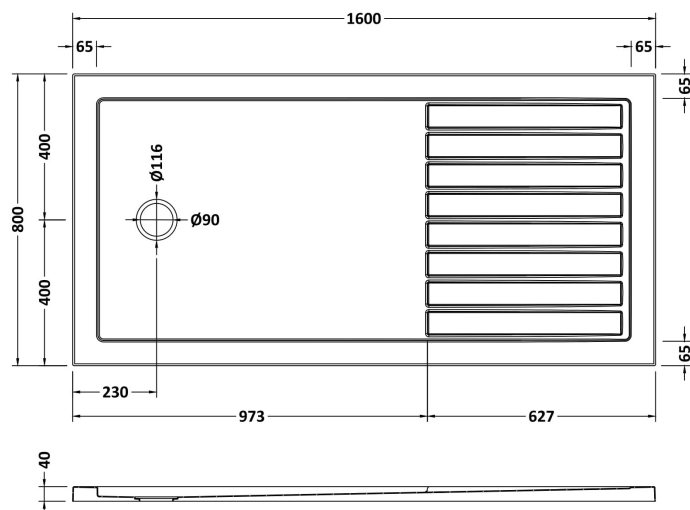

### Product Dimensions

Length (mm):	1600
Width (mm):	800
Height (mm):	40
Nett Weight (kg):	53.52

### Packaging Dimensions

Length (mm):	1640
Width (mm):	840
Height (mm):	85
Gross Weight (kg):	53.54

### Packaging Data

Box Colour:	Shrinkwrap & Polystyrene
Box Qty:	1
Label Size:	100 x 50
Label Colour:	White Label
Label Qty:	2

### Outer Box Dimensions (If Applicable)

Length (mm):	
Width (mm):	
Height (mm):	
Gross Weight (kg):	
Barcode:	5056211850915